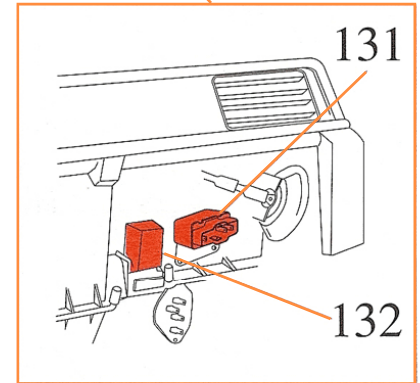

Relay Locations, 1987 740/760

Central Fuse/Relay Panel

- A (115) Bulb failure warning relay
- B (116) Seat belt reminder relay
- C (117) Windshield wiper intermittent relay
- D (118) Tailgate wiper intermittent relay
- E (119/135) Fuel pump, F.I. system relay
- F (122) EGT sensor relay (Japan)
- G (121) Flasher relay
- H (295) Gear shift indicator relay
- I (123/136) Transmission overdrive relay
- J (124) Power window/elec cooling fan relay
- K (137) Headlight relay
- L (125) Central lock relay
- M (127/231) Auxiliary light/rear fog light relay
- N (127) Auxiliary light relay
- O (unspecified)
- P (unspecified)
- R (unspecified)
- S (unspecified)