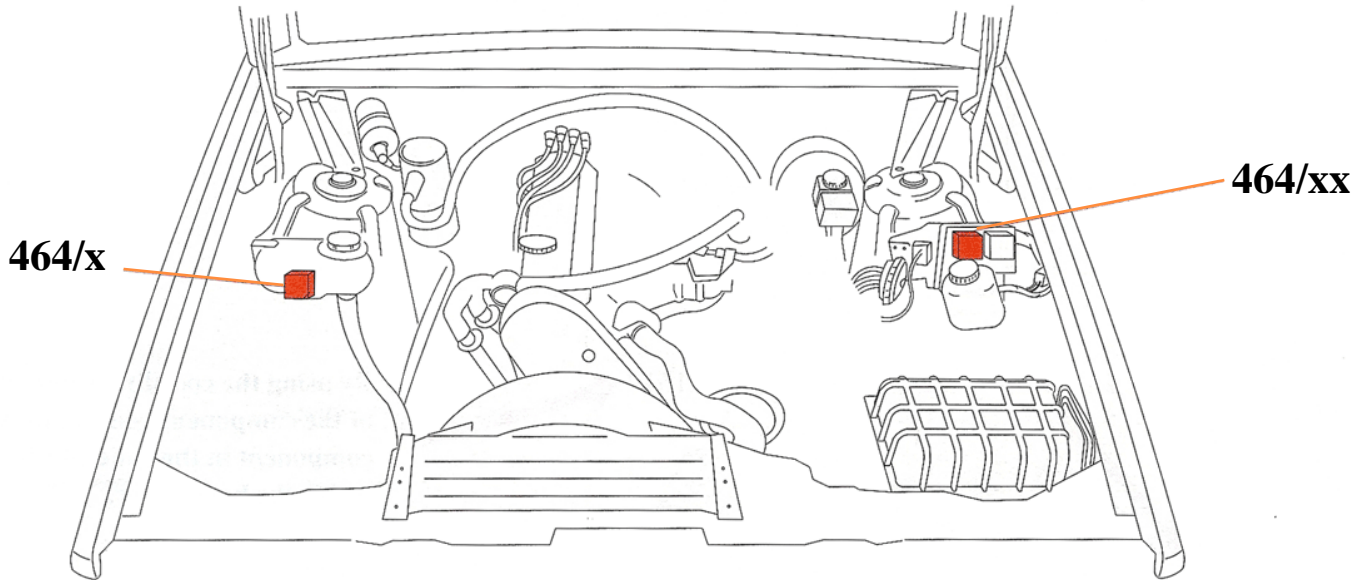

Relay Locations, 1987 740/760

Under Hood Relays

- 464/x Noise suppression/RFI relay (fuel injection), B230F, B280F
- 464/xx Noise suppression/RFI relay (fuel injection), B230FT