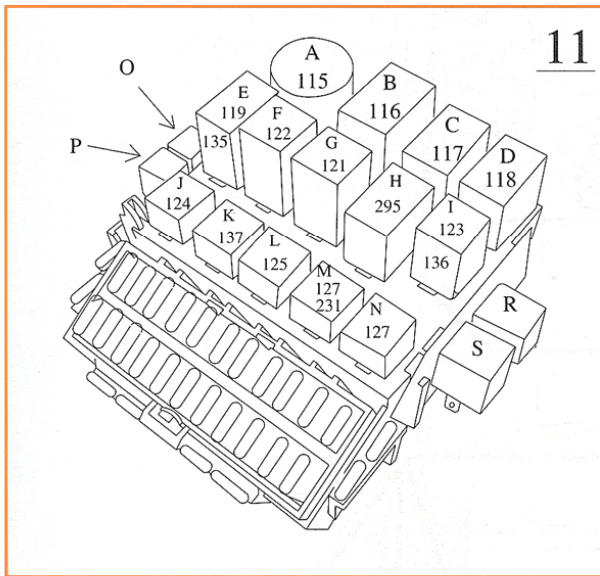

Relay Locations, 1987 740/760

Central Fuse/Relay Panel

- A (115) Bulb failure warning relay
- B (116) Seat belt reminder relay
- C (117) Windshield wiper intermittent relay
- D (118) Tailgate wiper intermittent relay
- E (119/135) Fuel pump, F.I. system relay
- F (122) EGT sensor relay (Japan)
- G (121) Flasher relay
- H (295) Gear shift indicator relay
- I (123/136) Transmission overdrive relay
- J (124) Power window/elec cooling fan relay
- K (137) Headlight relay
- L (125) Central lock relay
- M (127/231) Auxiliary light/rear fog light relay
- N (127) Auxiliary light relay
- O (unspecified)
- P (unspecified)
- R (unspecified)
- S (unspecified)