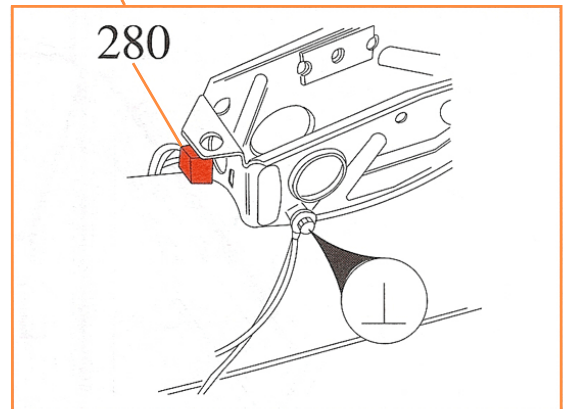

Relay Locations, 1987 740/760

Central Fuse/Relay Panel

- A (115) Bulb failure warning relay
- B (116) Seat belt reminder relay
- C (117) Windshield wiper intermittent relay
- D (118) Tailgate wiper intermittent relay
- E (119/135) Fuel pump, F.I. system relay
- F (122) EGT sensor relay (Japan)
- G (121) Flasher relay
- H (295) Gear shift indicator relay
- I (123/136) Transmission overdrive relay
- J (124) Power window/elec cooling fan relay
- K (137) Headlight relay
- L (125) Central lock relay
- M (127/231) Auxiliary light/rear fog light relay
- N (127) Auxiliary light relay
- O (unspecified)
- P (unspecified)
- R (unspecified)
- S (unspecified)