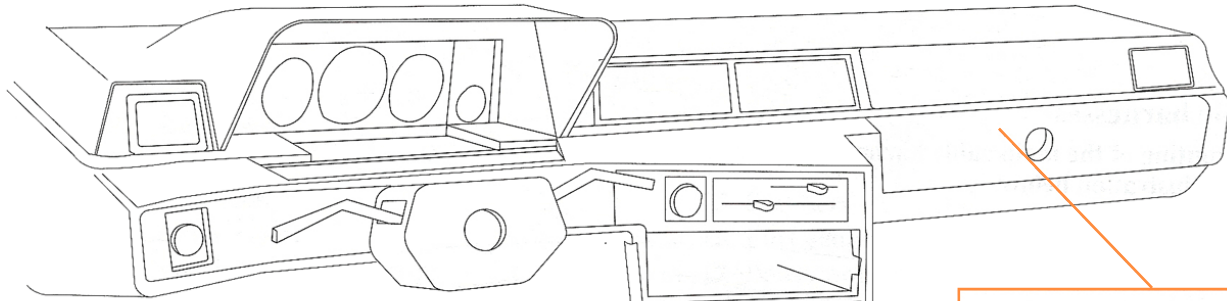

Relay Locations, 1987 740/760

Central Fuse/Relay Panel

- A (115) Bulb failure warning relay
- B (116) Seat belt reminder relay
- C (117) Windshield wiper intermittent relay
- D (118) Tailgate wiper intermittent relay
- E (119/135) Fuel pump, F.I. system relay
- F (122) EGT sensor relay (Japan)
- G (121) Flasher relay
- H (295) Gear shift indicator relay
- I (123/136) Transmission overdrive relay
- J (124) Power window/elec cooling fan relay
- K (137) Headlight relay
- L (125) Central lock relay
- M (127/231) Auxiliary light/rear fog light relay
- N (127) Auxiliary light relay
- O (unspecified)
- P (unspecified)
- R (unspecified)
- S (unspecified)