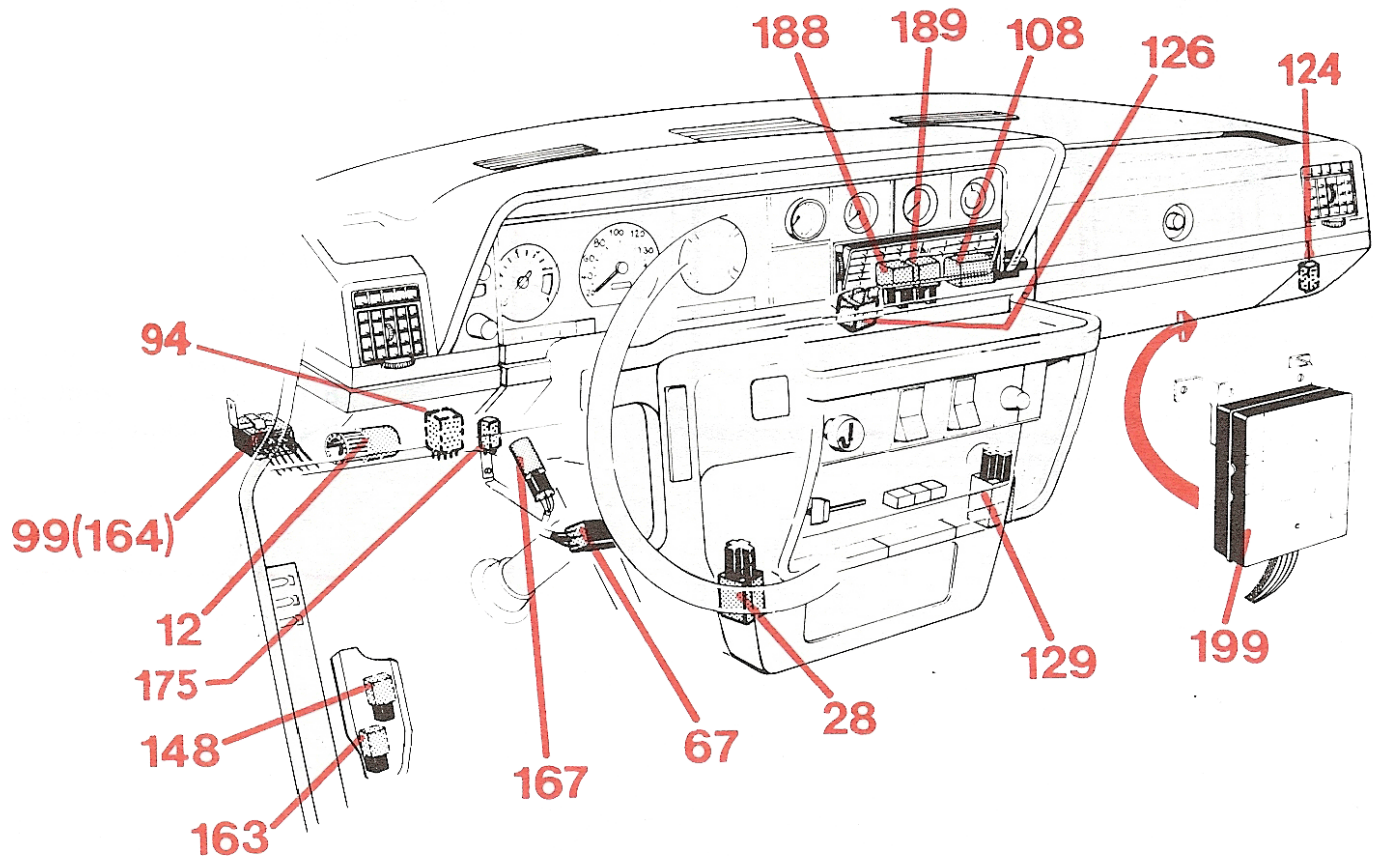

Relay Locations, 1984 240 dash

- 12 Bulb failure warning relay
- 28 Turn signal flash relay
- 67 Warning chime/buzzer
- 94 Fasten seat belt light
- 99 Fuel pump relay (Turbo only)
- (164) Preheat control unit (diesel only)
- 108 Transmission overdrive relay
- 124 Temp sensor (Japan)
- 126 Electric window relay
- 129 Air conditioning relay
- 148 Windshield wiper interval relay
- 163 Tailgate wiper interval relay
- 167 Relay, delayed cabin light
- 175 Timed relay, heated rear window (USA)
- 188 Central lock system relay (unlocking)
- 189 Central lock system relay (locking)
- 199 Cruise control ECU
- 216 Main fuel pump relay (non-turbo)
- 217 Fuel injection relay LH (non-turbo)