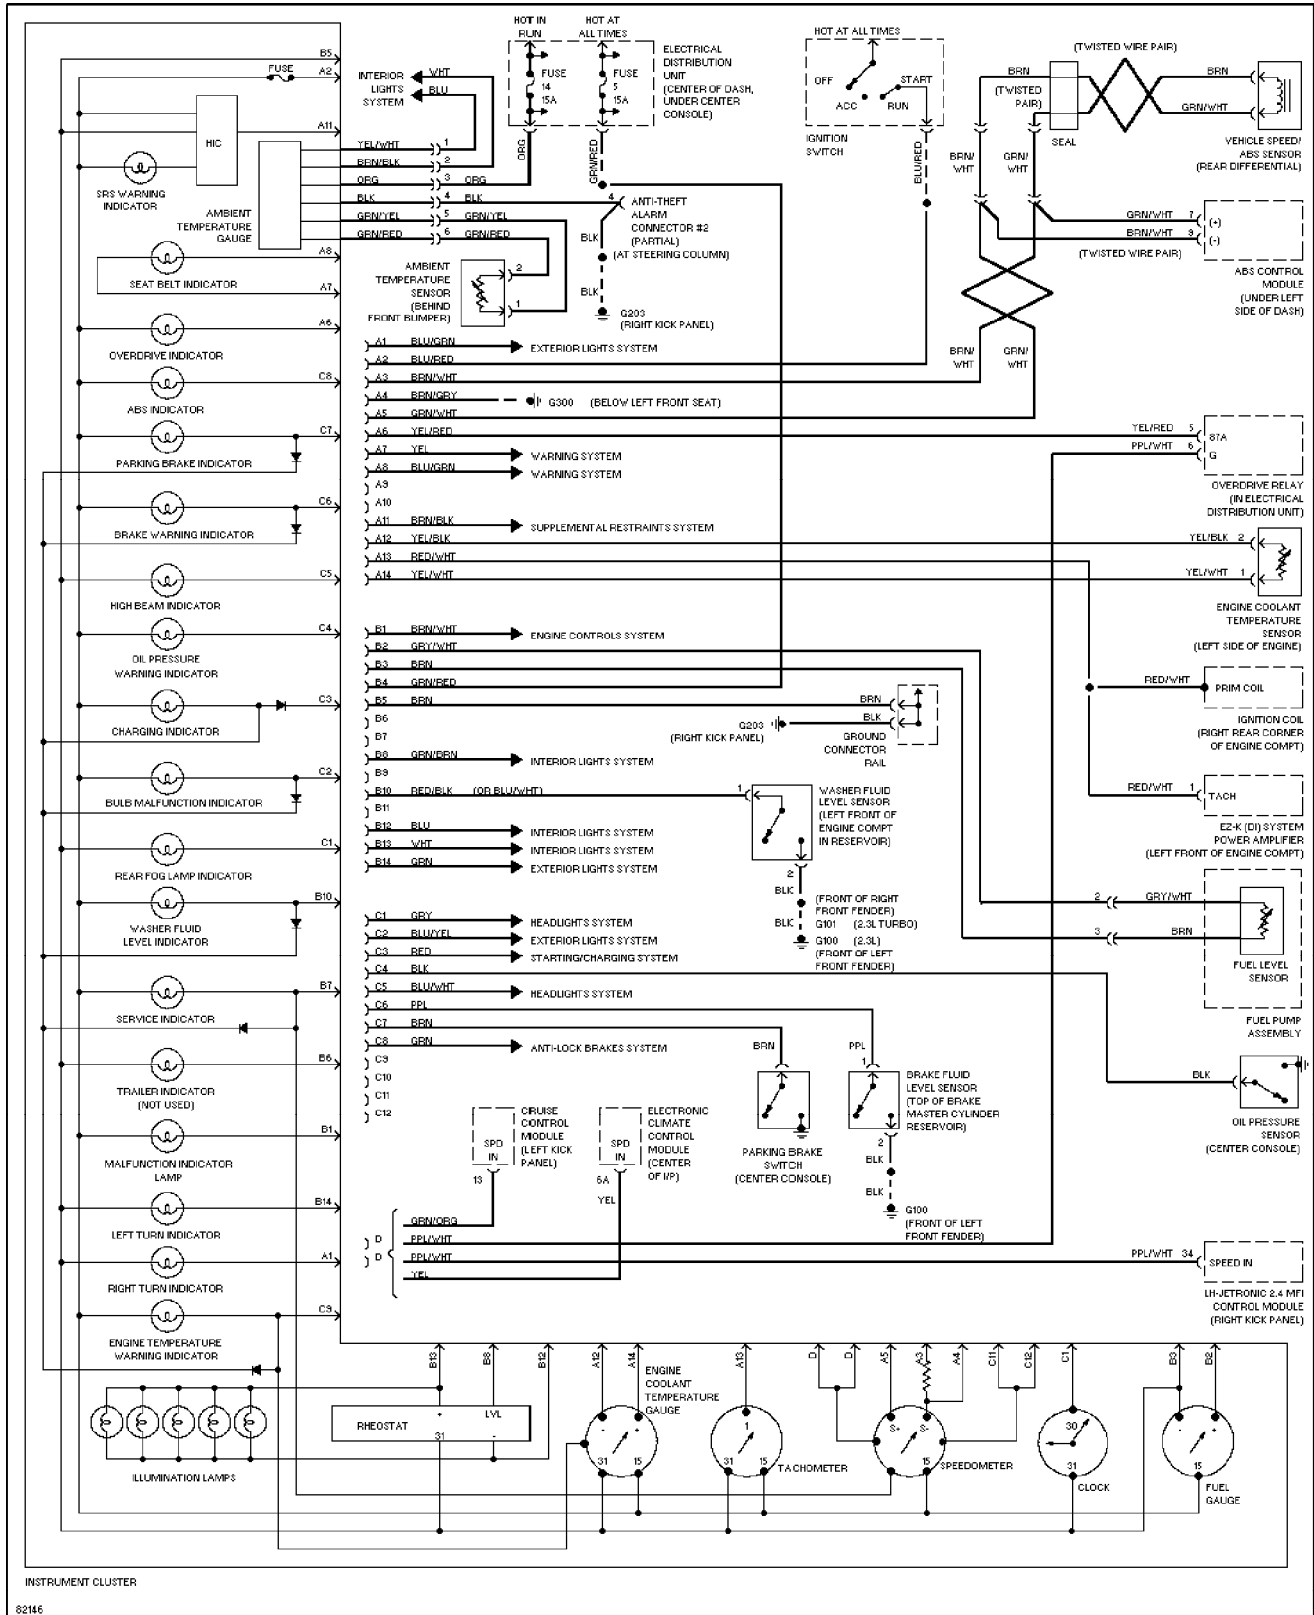

SYSTEM WIRING DIAGRAMS

Instrument Cluster Circuit

1995 Volvo 940

For x

Copyright © 1998 Mitchell Repair Information Company, LLC

Saturday, July 24, 2004 10:37AM