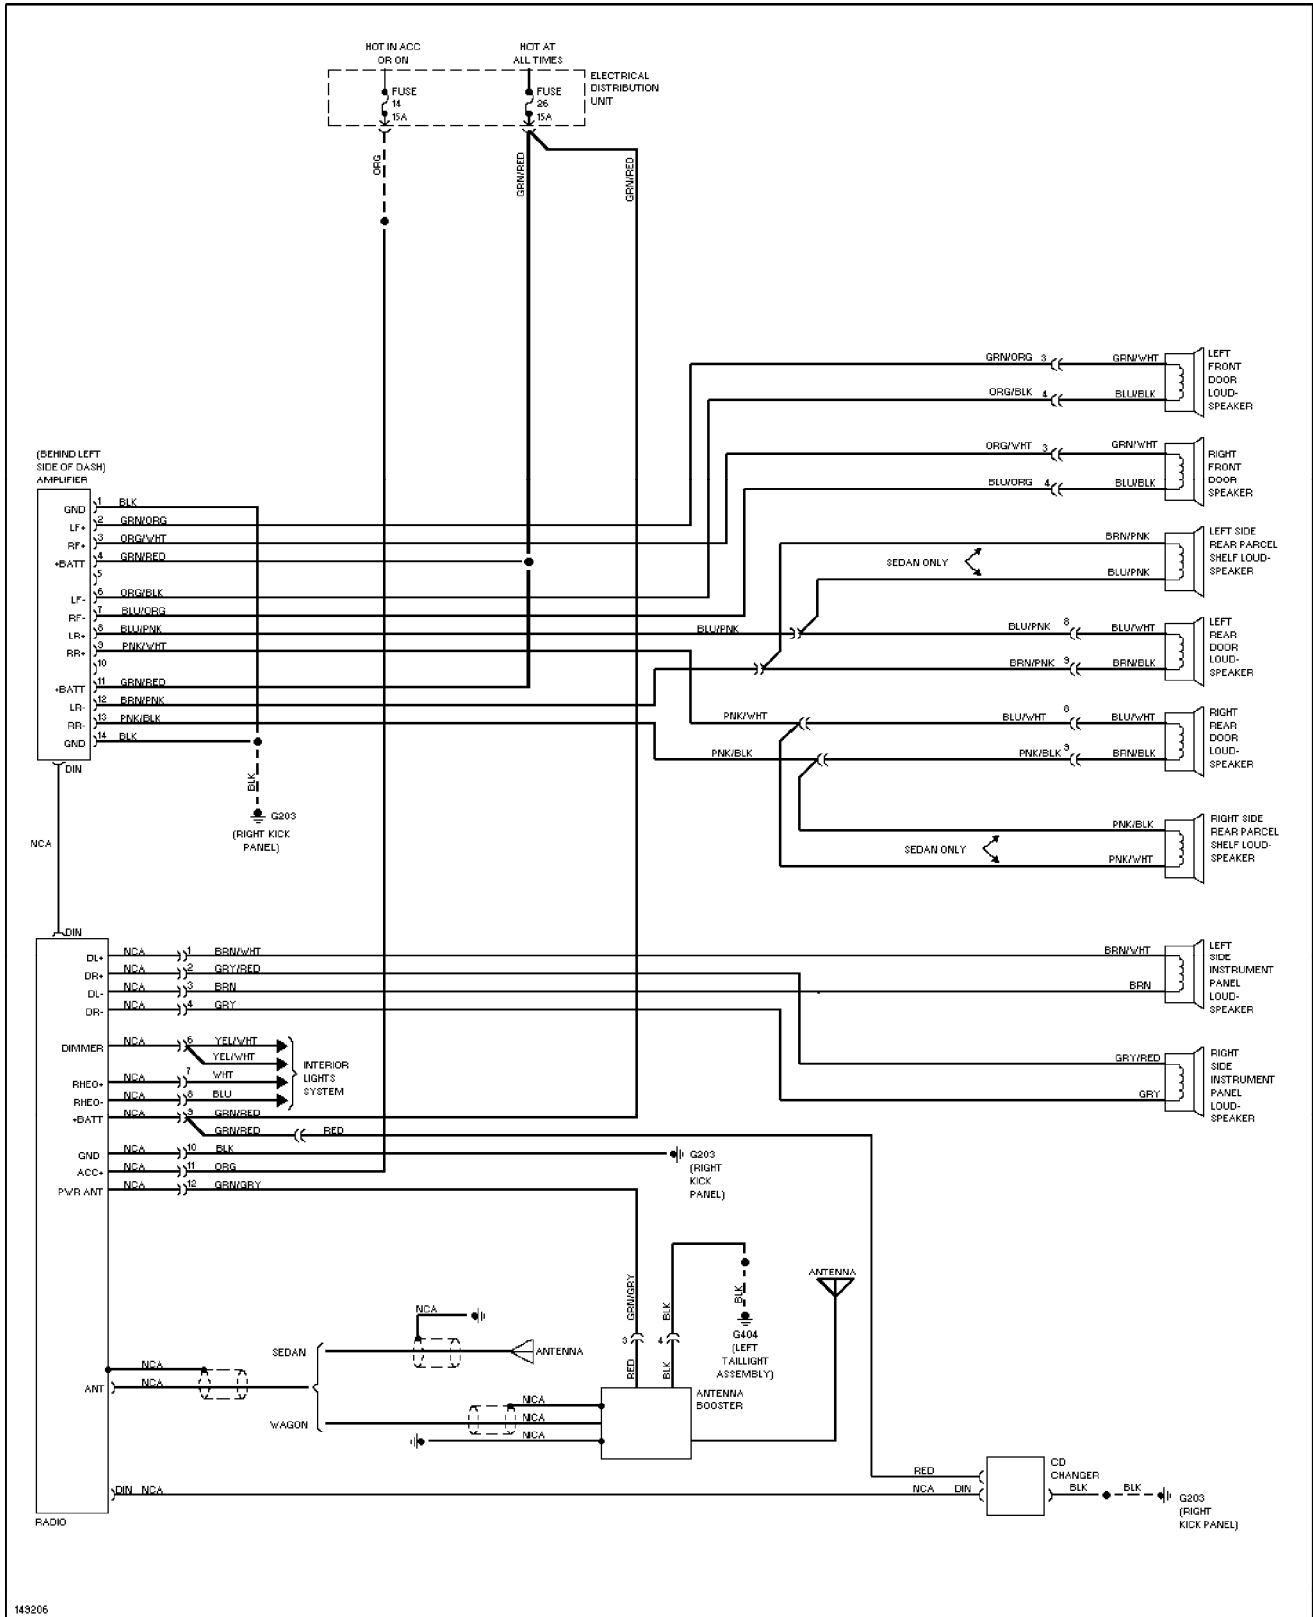

SYSTEM WIRING DIAGRAMS

Radio Circuits, W/ Separated Amplifier

1995 Volvo 940

For x

Copyright © 1998 Mitchell Repair Information Company, LLC
Saturday, July 24, 2004 10:39AM