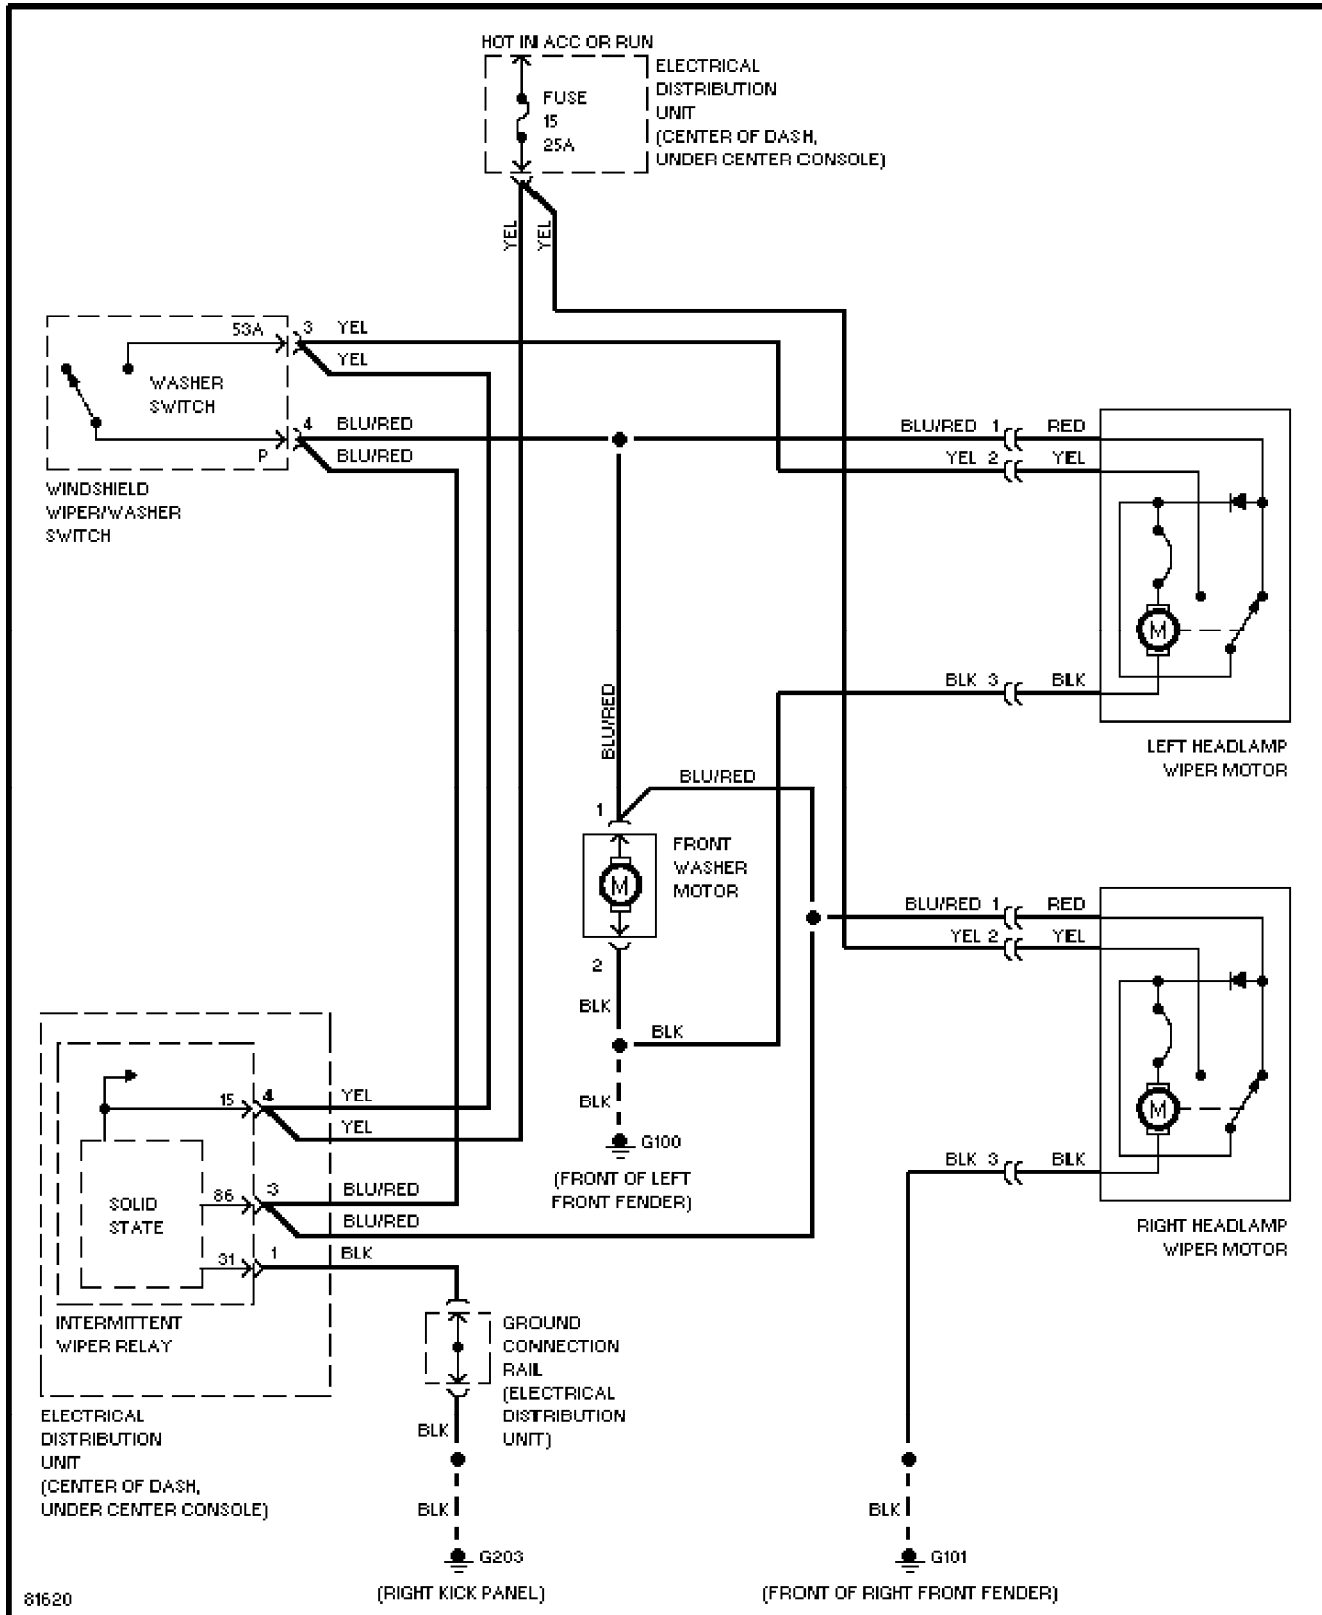

Saturday, July 24, 2004 10:40AM

SYSTEM WIRING DIAGRAMS

Headlamp Wiper/Washer Circuit

1995 Volvo 940

For x
 Copyright © 1998 Mitchell Repair Information Company, LLC
 Saturday, July 24, 2004 10:40AM

SYSTEM WIRING DIAGRAMS