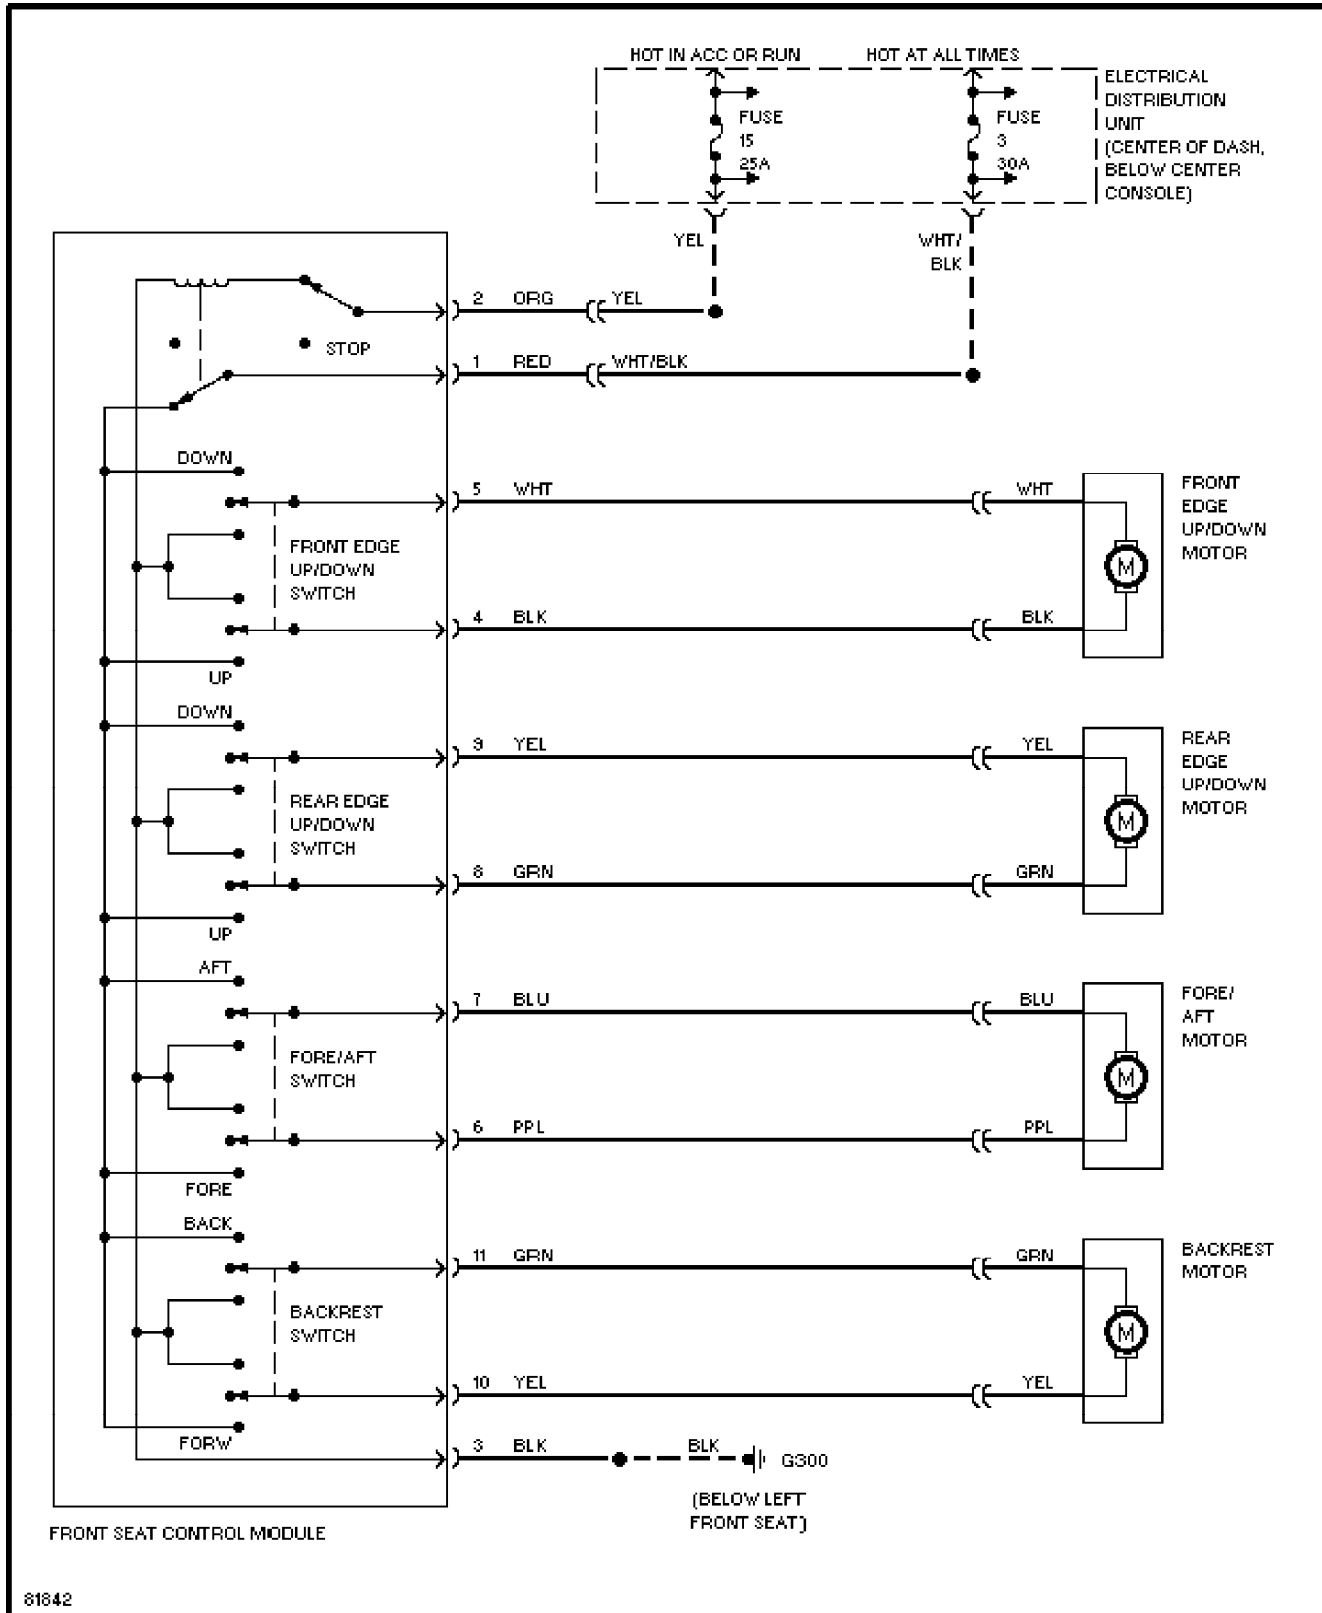

SYSTEM WIRING DIAGRAMS

Power Seats Circuit

1995 Volvo 940

For x

Copyright © 1998 Mitchell Repair Information Company, LLC

Saturday, July 24, 2004 10:39AM