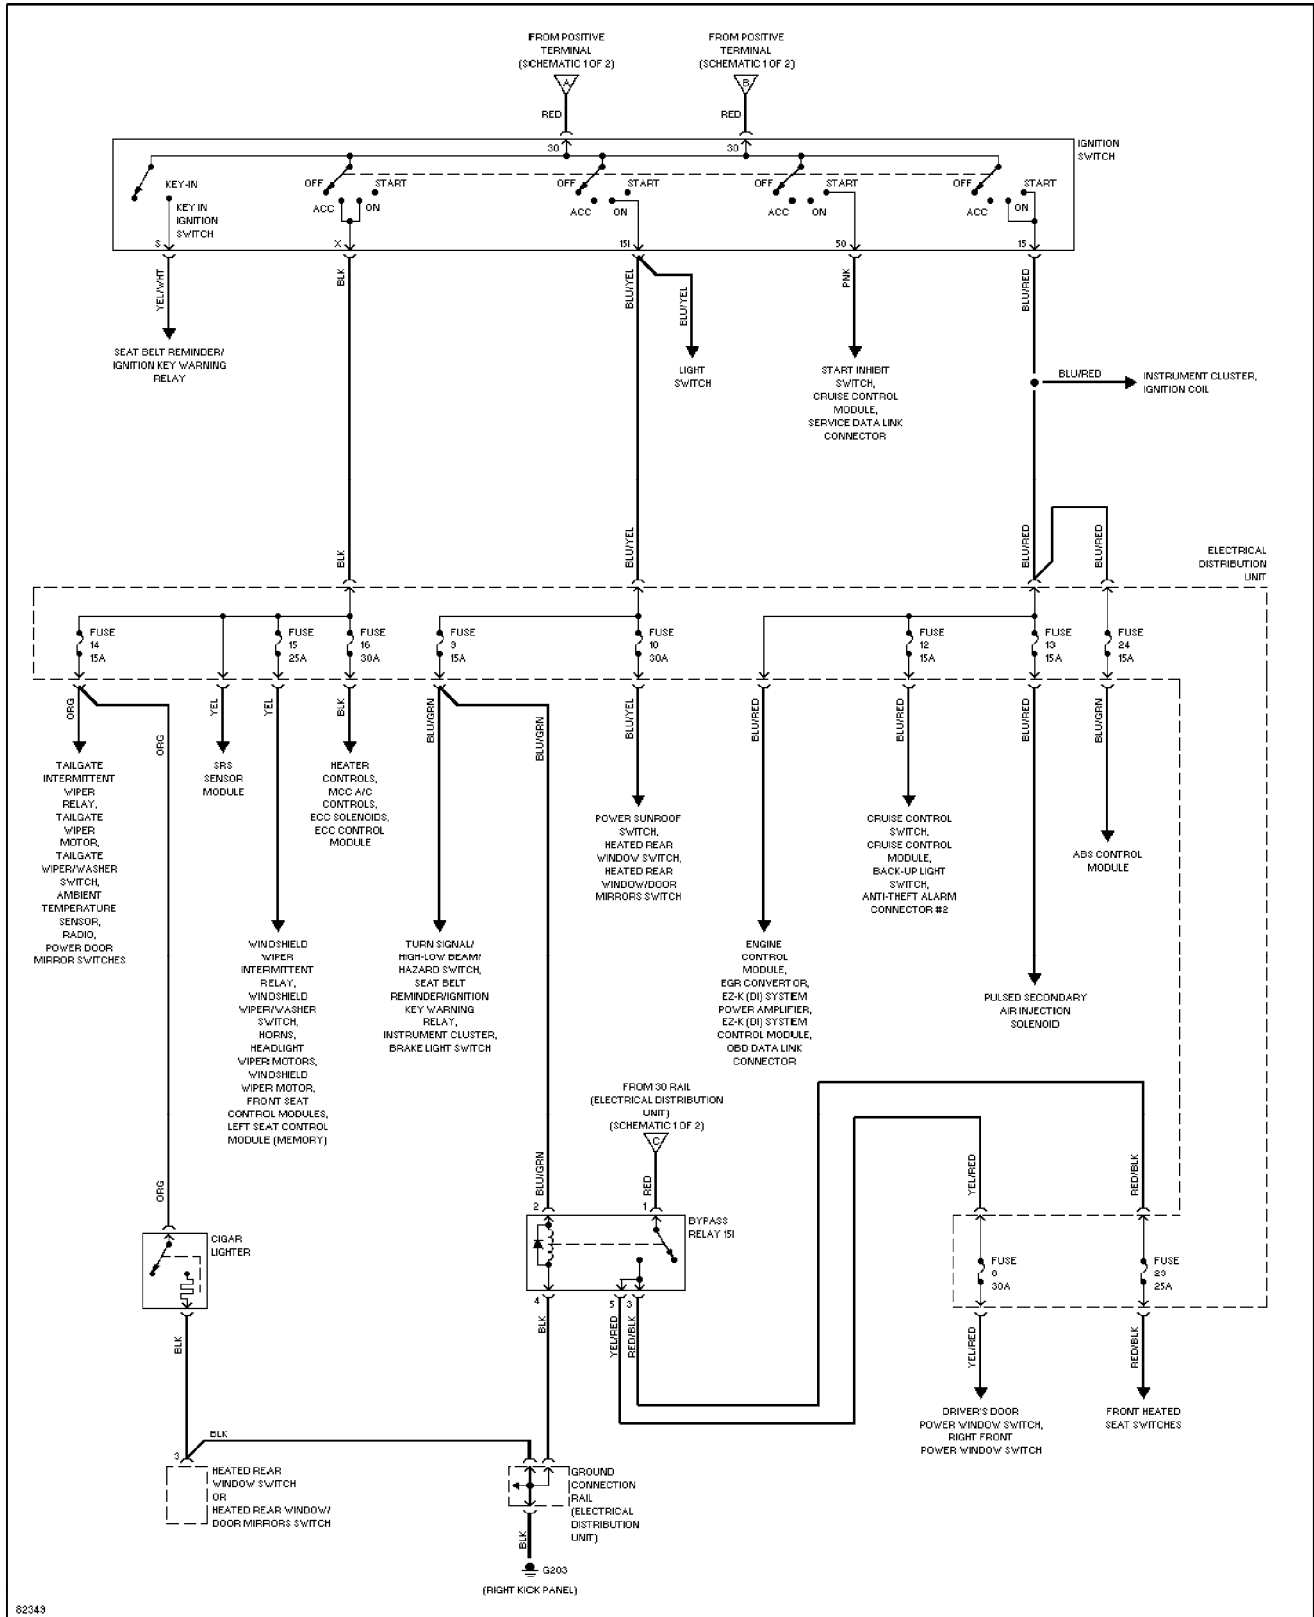

SYSTEM WIRING DIAGRAMS

Power Distribution Circuit (2 of 2)

1995 Volvo 940

For x

Copyright © 1998 Mitchell Repair Information Company, LLC
Saturday, July 24, 2004 10:37AM