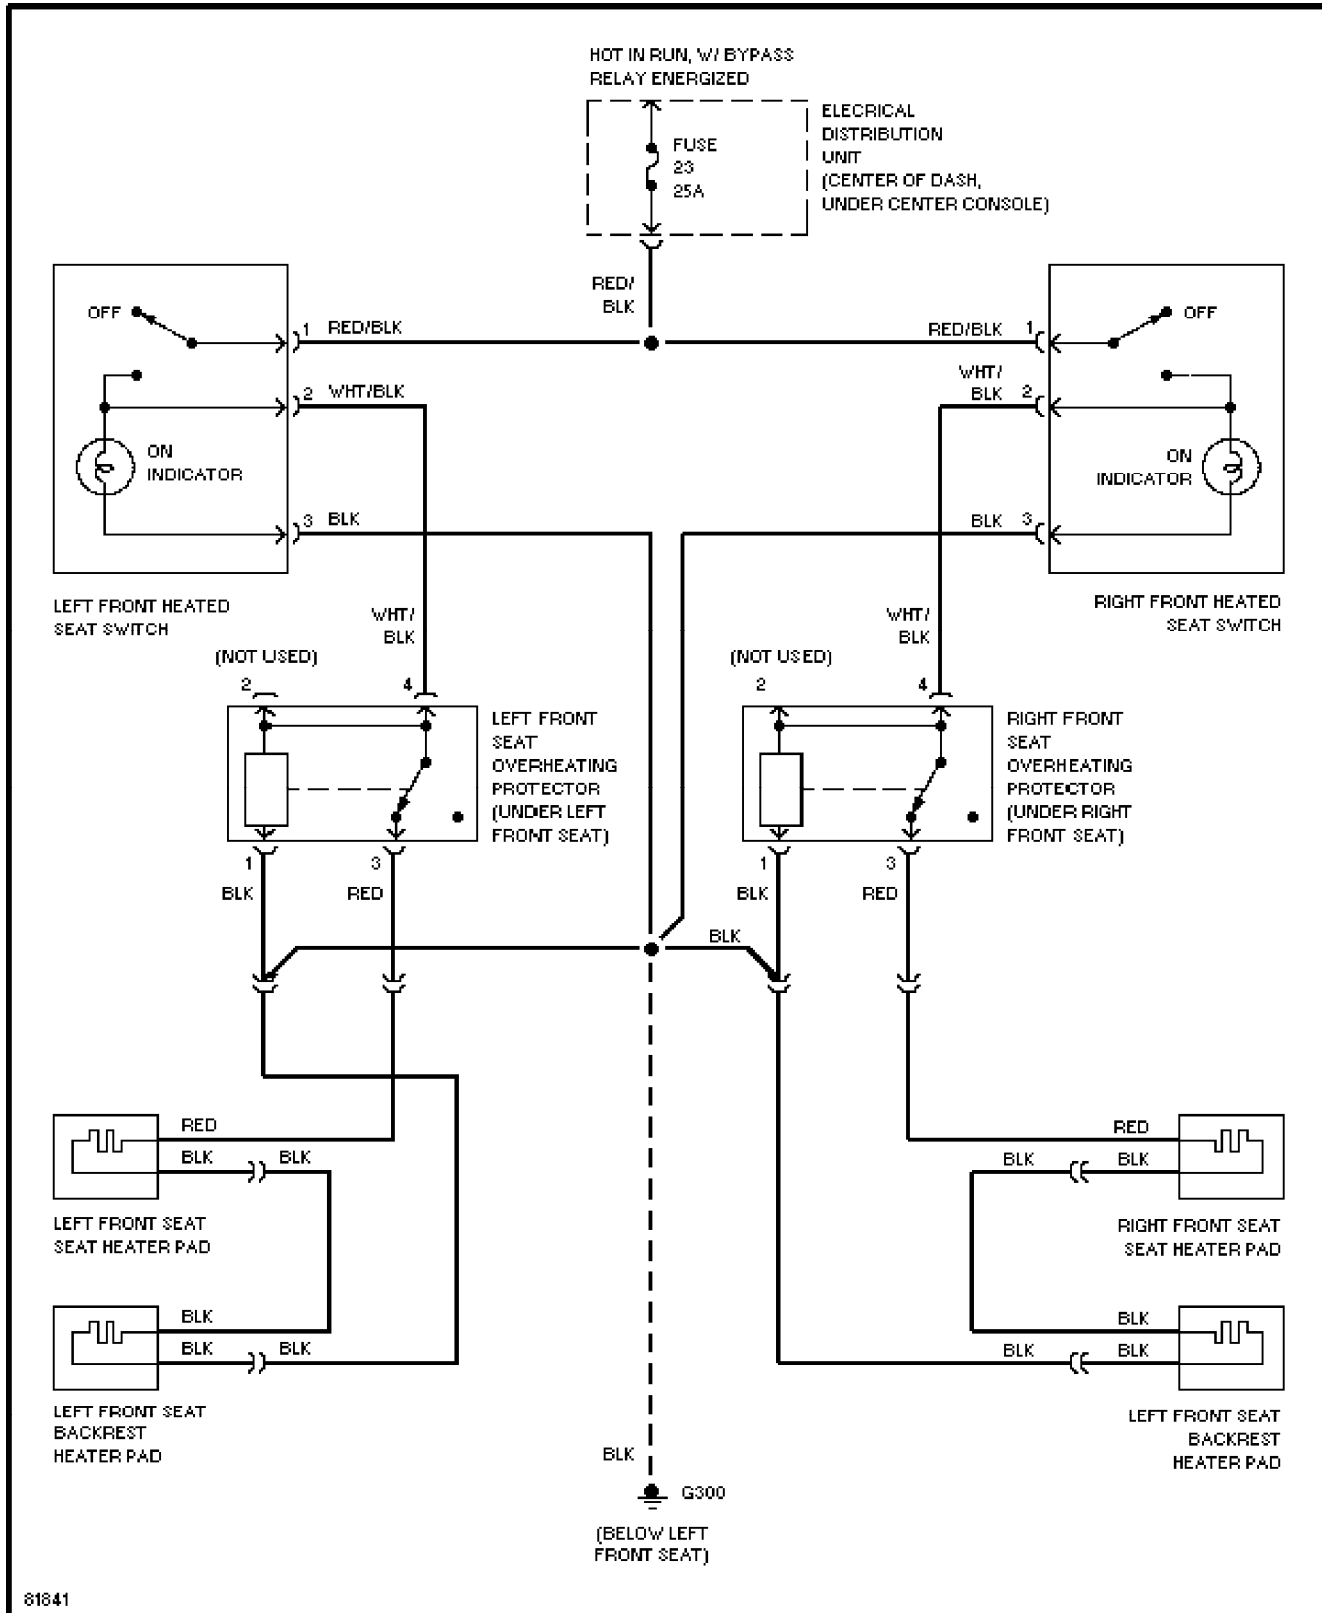

Saturday, July 24, 2004 10:38AM

SYSTEM WIRING DIAGRAMS

Heated Seats Circuit, High Output

1995 Volvo 940

For x

Copyright © 1998 Mitchell Repair Information Company, LLC

Saturday, July 24, 2004 10:38AM

SYSTEM WIRING DIAGRAMS