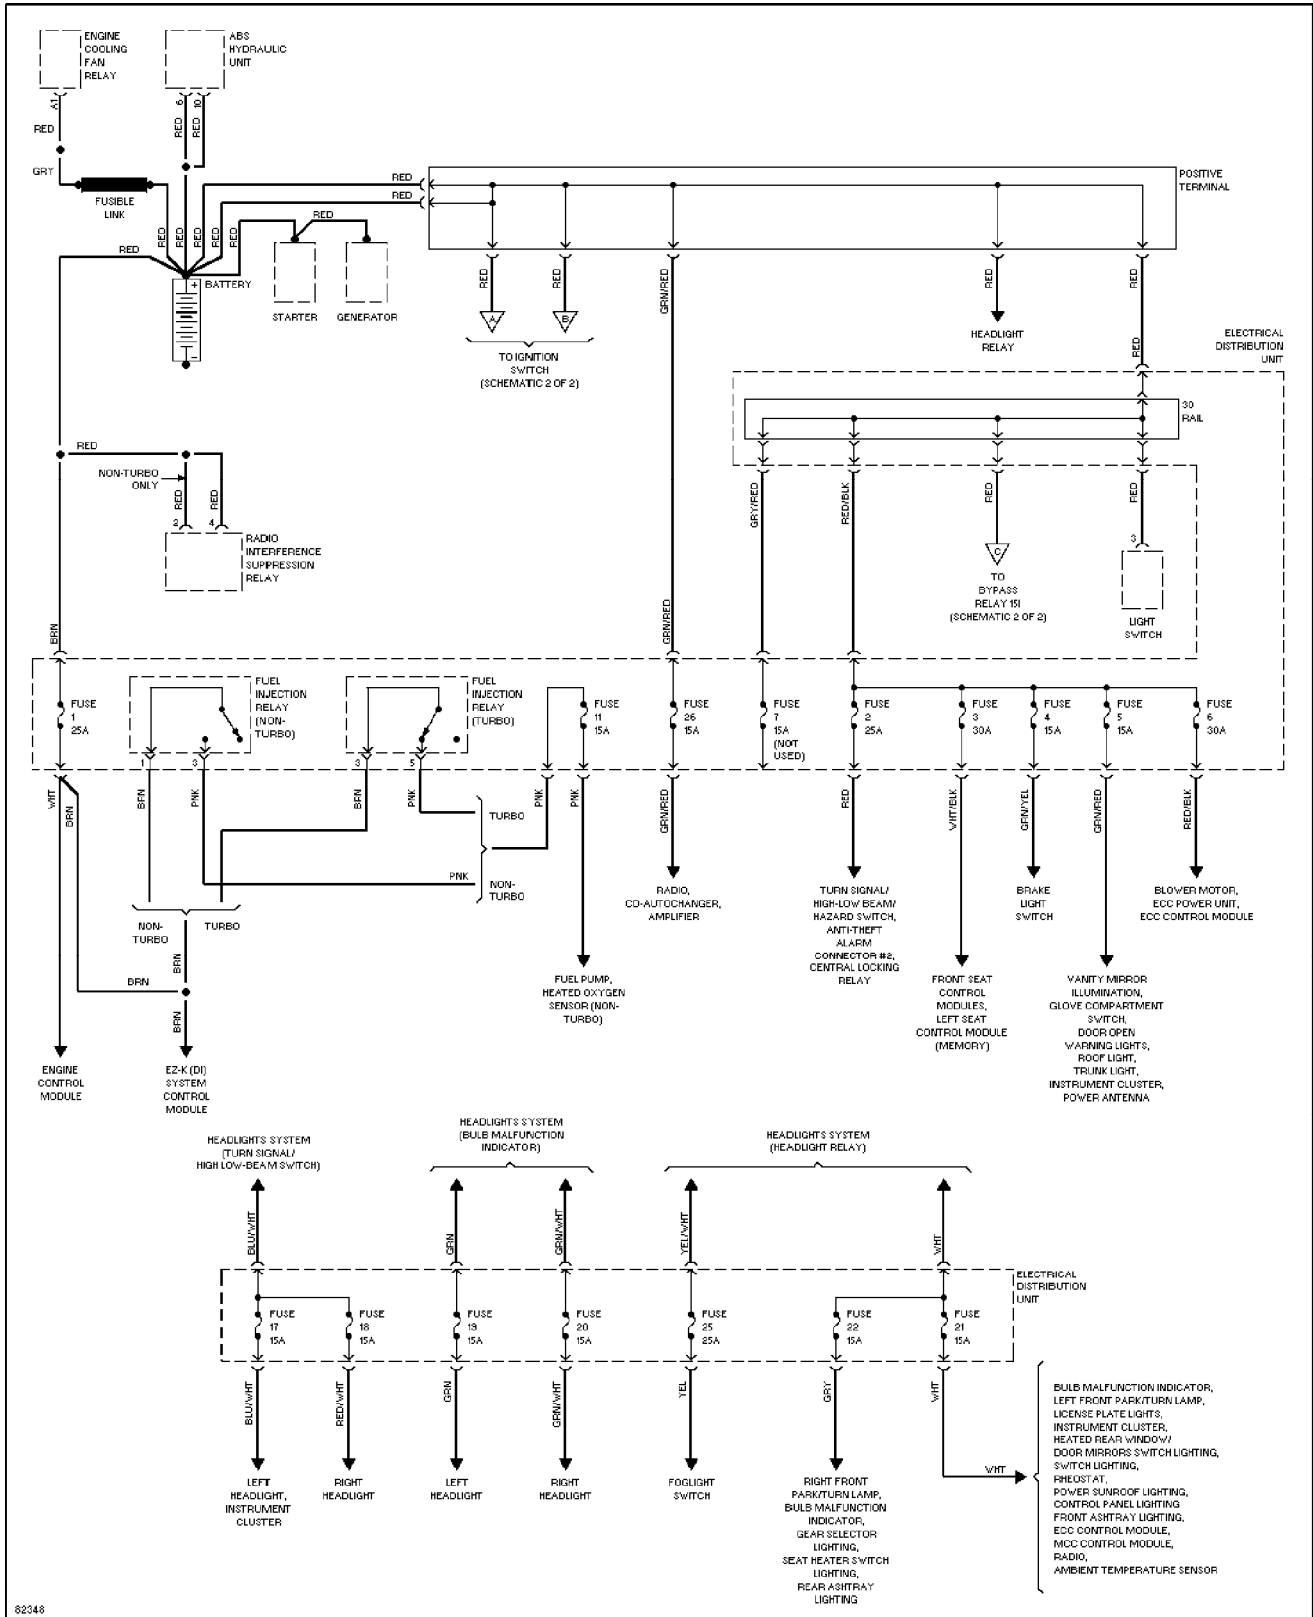

Saturday, July 24, 2004 10:37AM

SYSTEM WIRING DIAGRAMS

Power Distribution Circuit (1 of 2)

1995 Volvo 940

For x

Copyright © 1998 Mitchell Repair Information Company, LLC
Saturday, July 24, 2004 10:37AM

SYSTEM WIRING DIAGRAMS