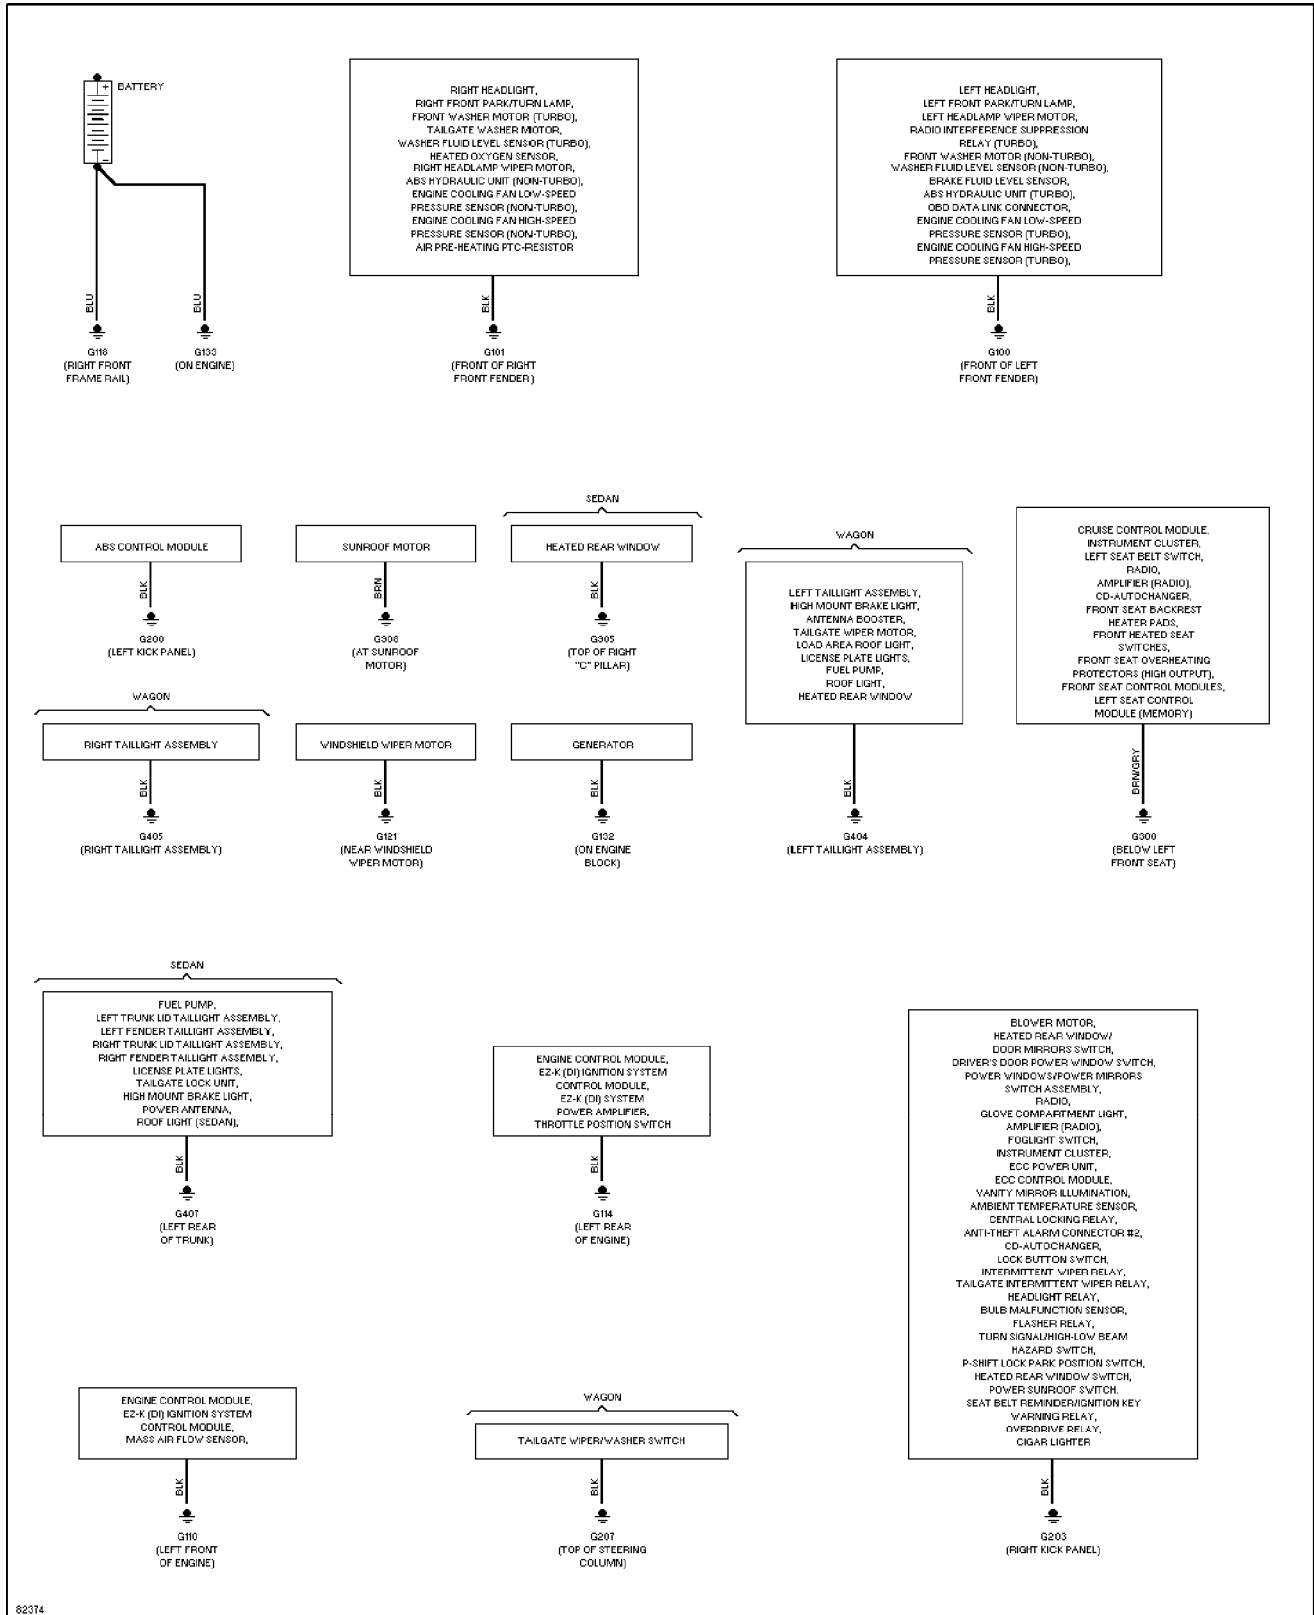

SYSTEM WIRING DIAGRAMS

Ground Distribution Circuit

1995 Volvo 940

For x

Copyright © 1998 Mitchell Repair Information Company, LLC

Saturday, July 24, 2004 10:36AM