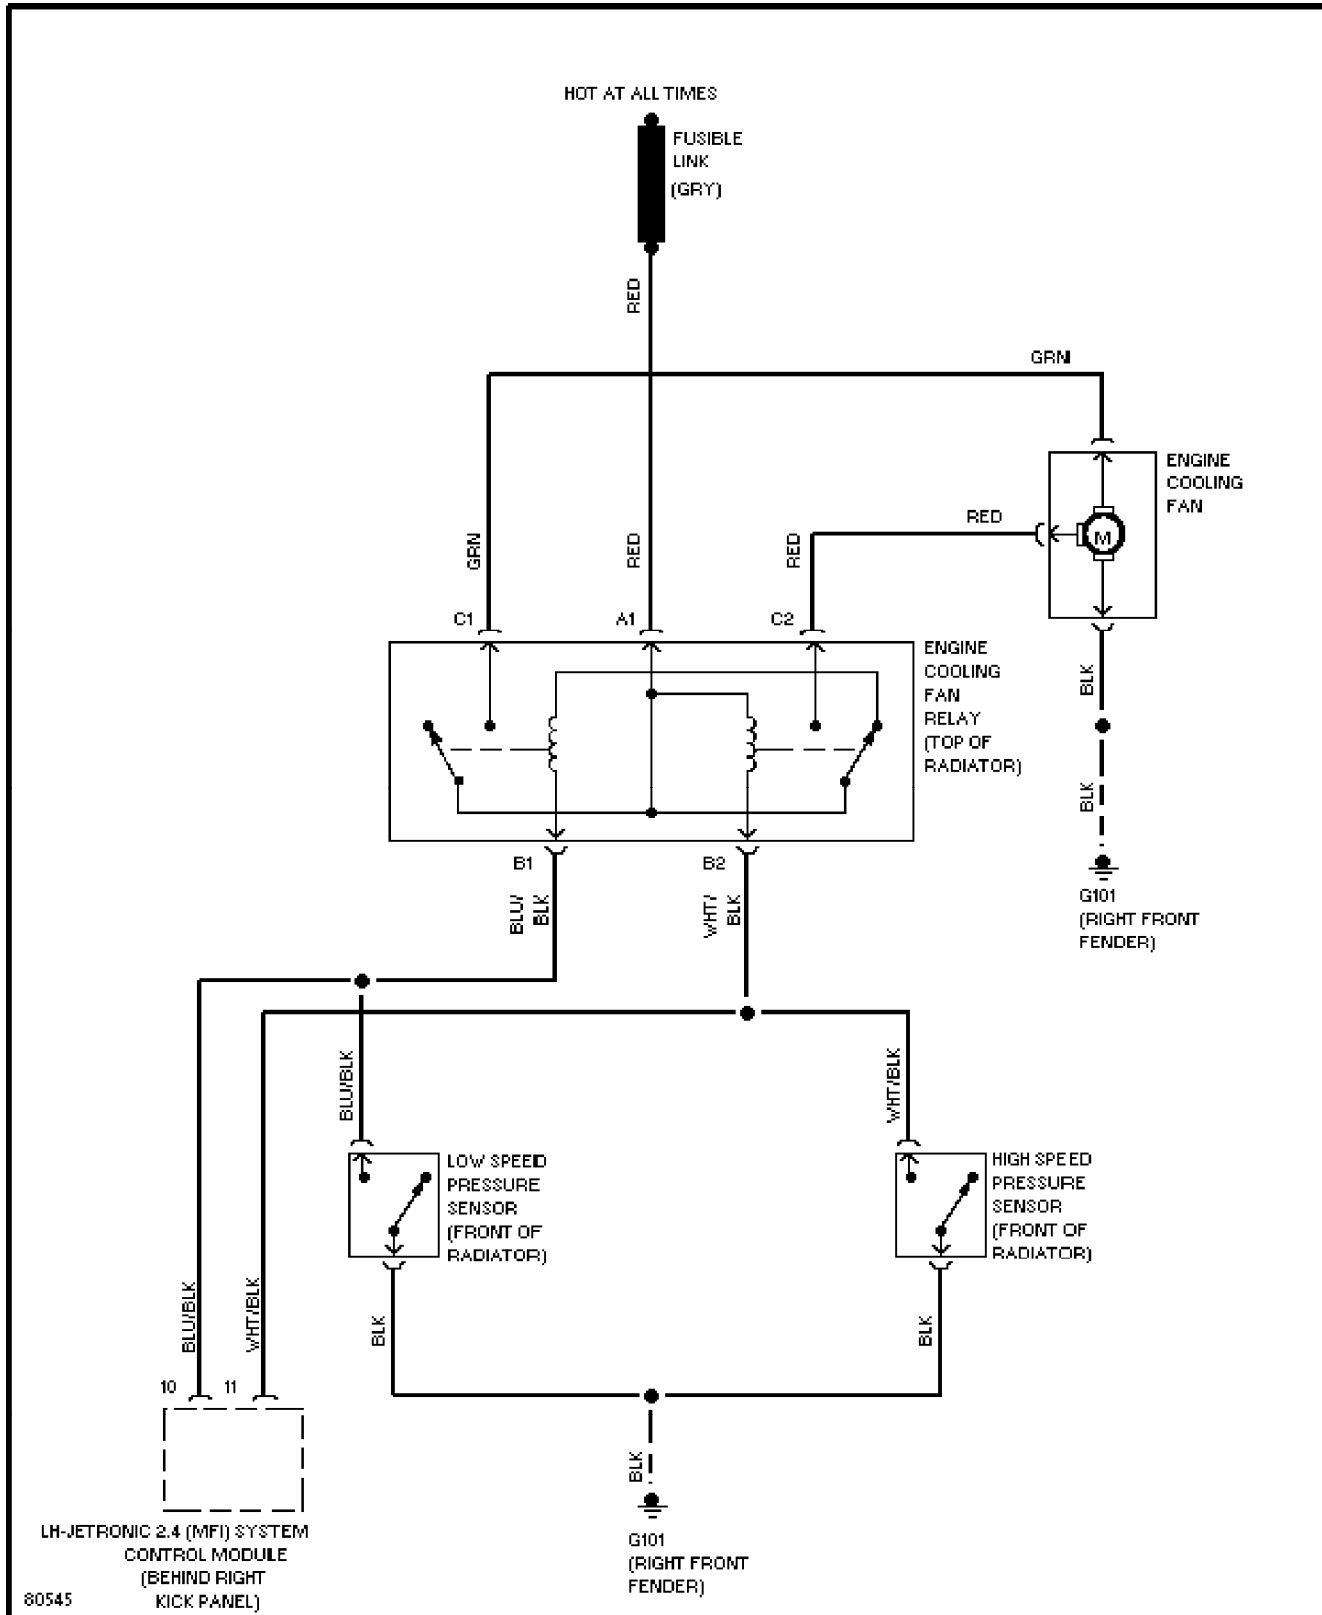

For x

Copyright © 1998 Mitchell Repair Information Company, LLC

Saturday, July 24, 2004 10:35AM

SYSTEM WIRING DIAGRAMS

Cruise Control Circuit

1995 Volvo 940

For x

Copyright © 1998 Mitchell Repair Information Company, LLC