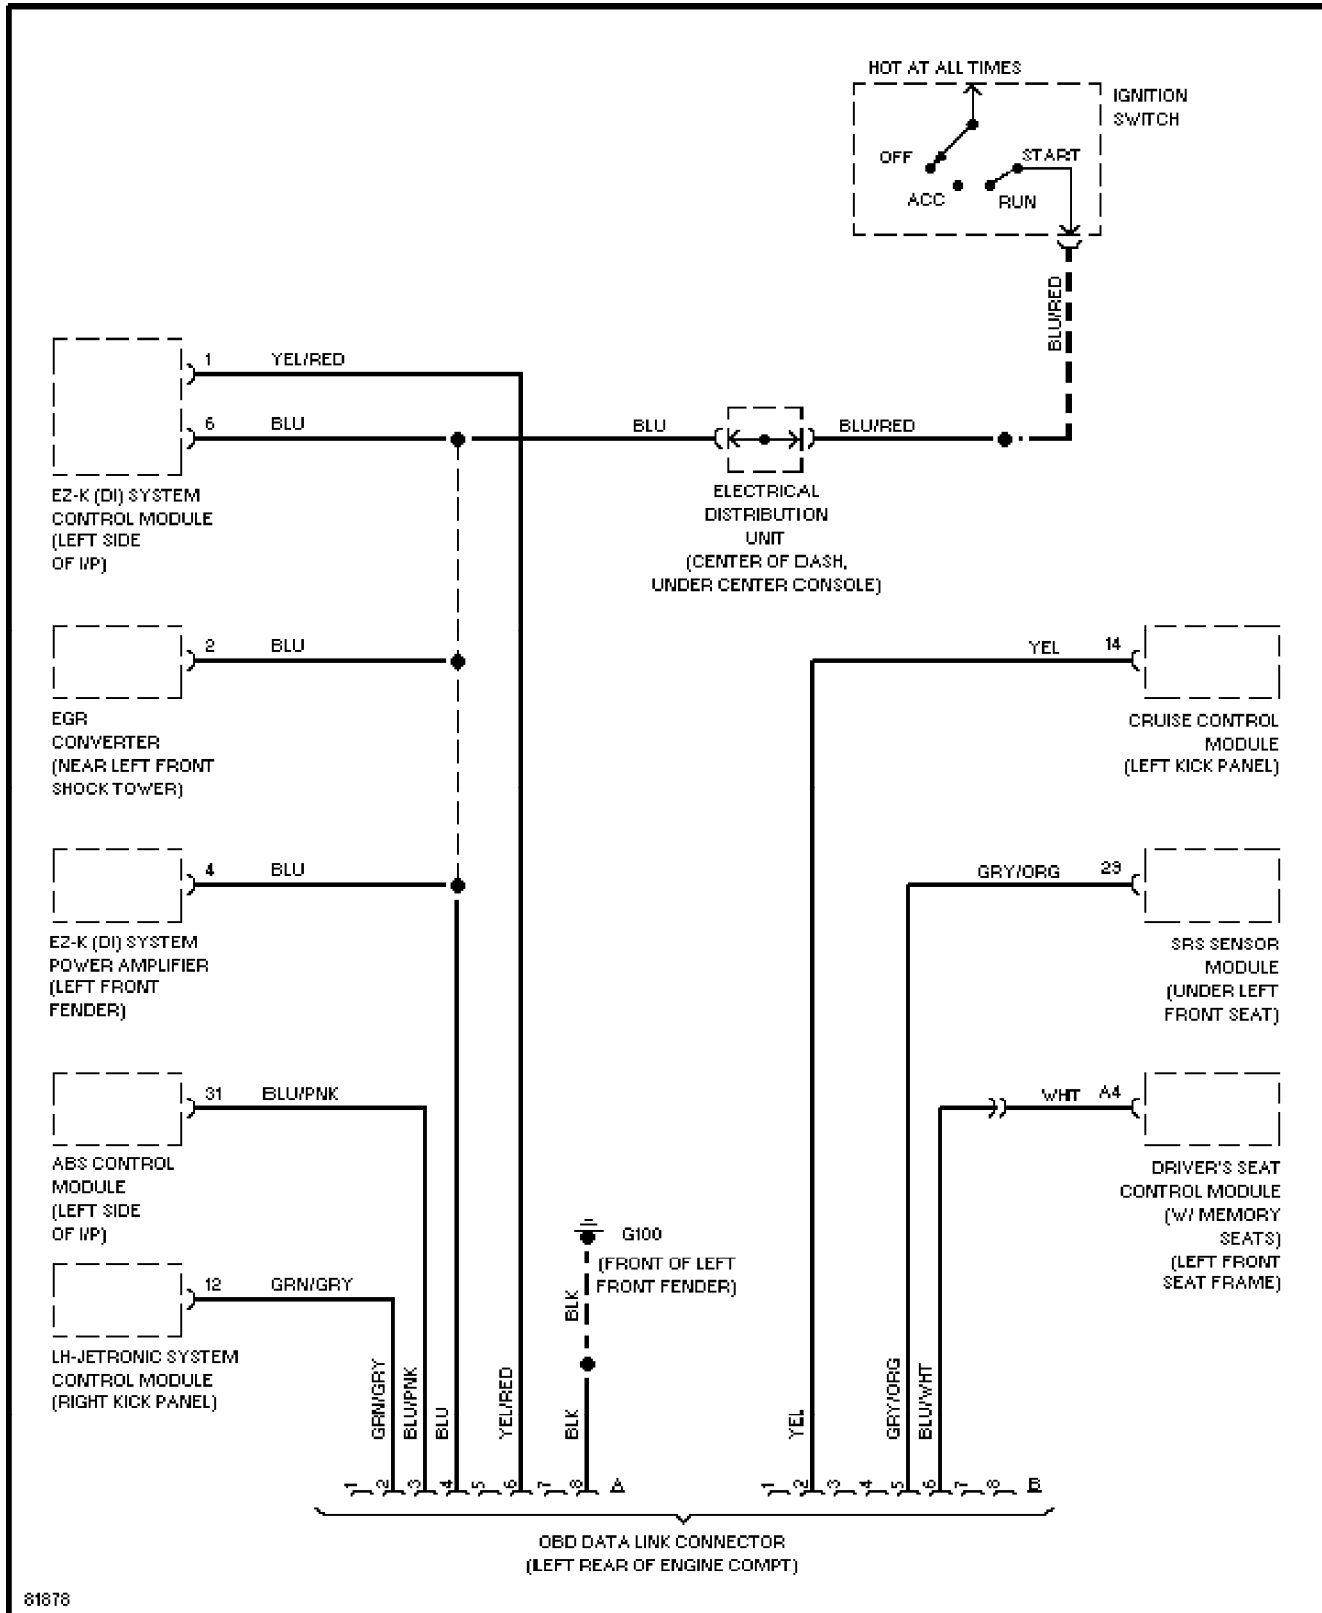

SYSTEM WIRING DIAGRAMS

Computer Data Lines

1995 Volvo 940

For x

Copyright © 1998 Mitchell Repair Information Company, LLC

Saturday, July 24, 2004 10:35AM