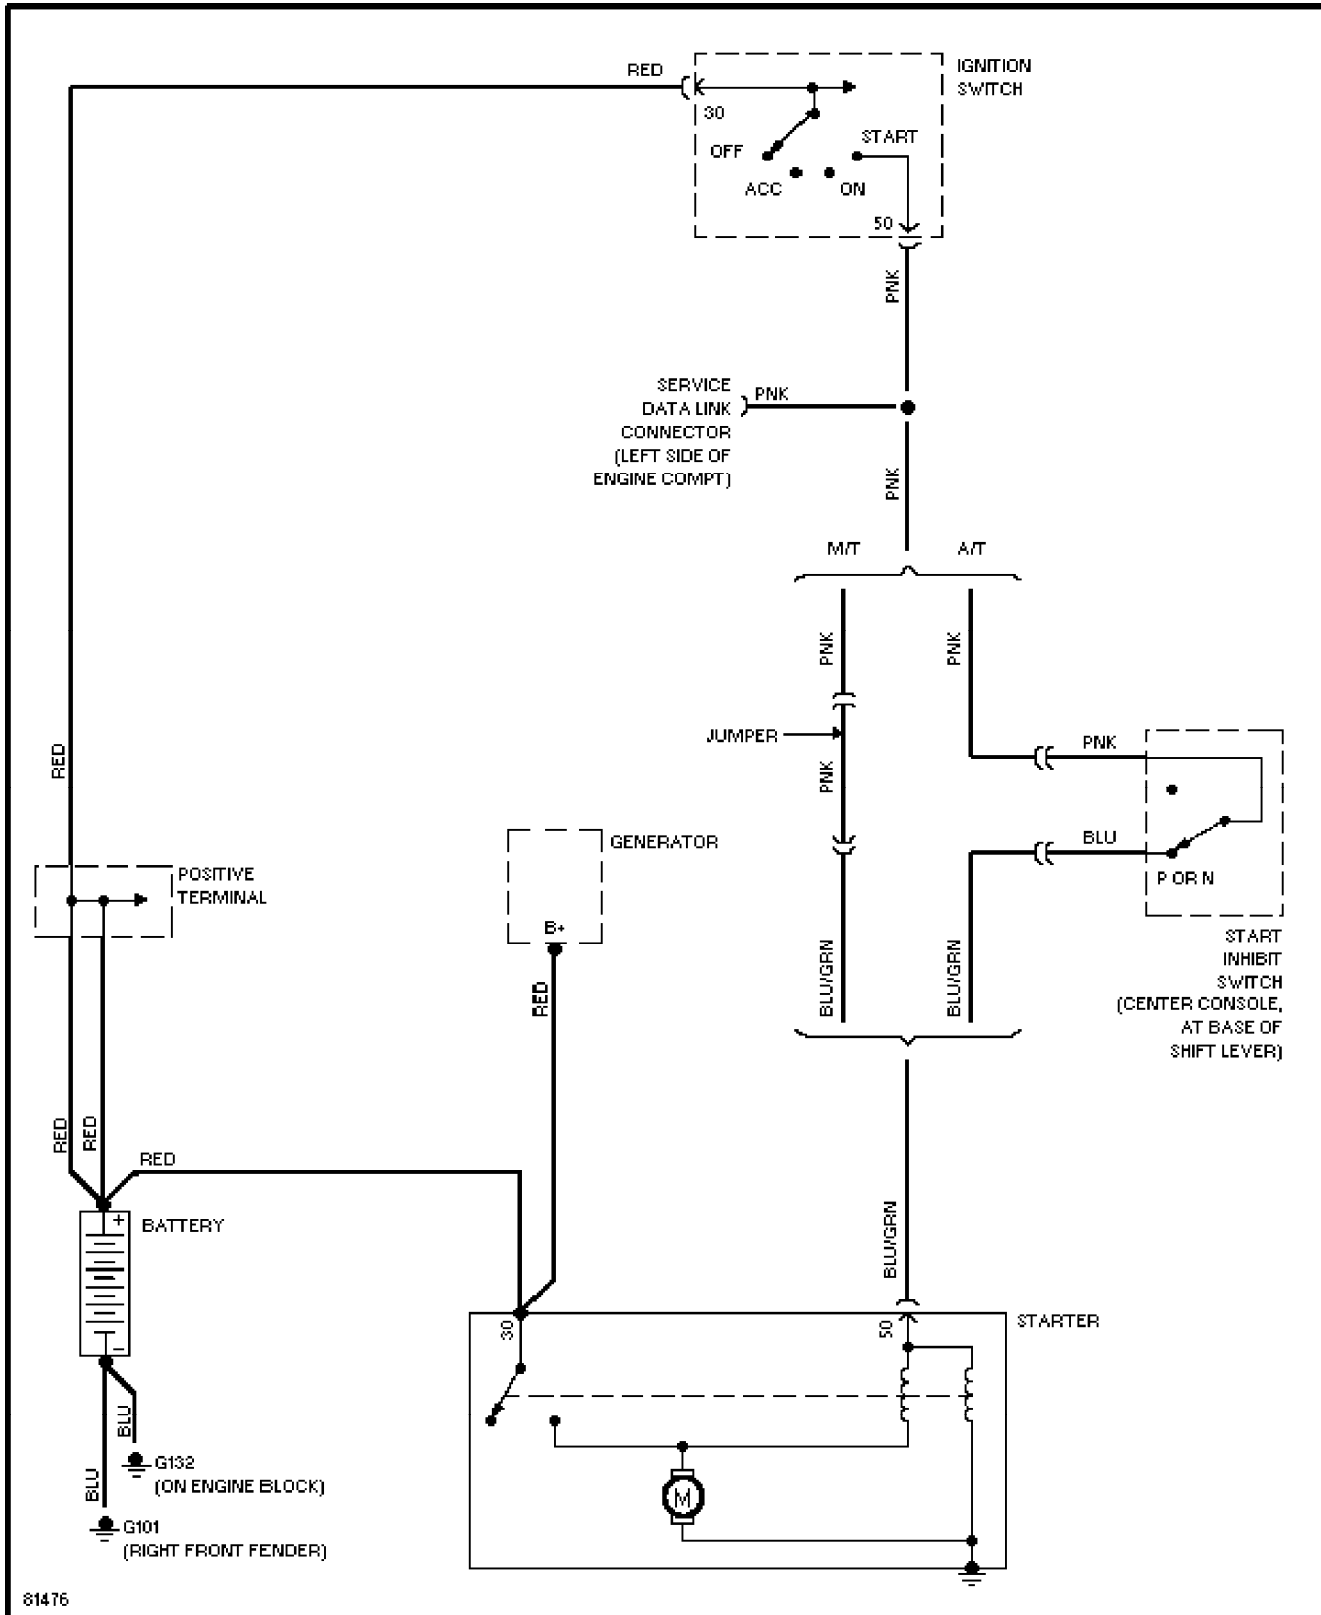

SYSTEM WIRING DIAGRAMS

Starting Circuit

1995 Volvo 940

For x

Copyright © 1998 Mitchell Repair Information Company, LLC

Saturday, July 24, 2004 10:39AM