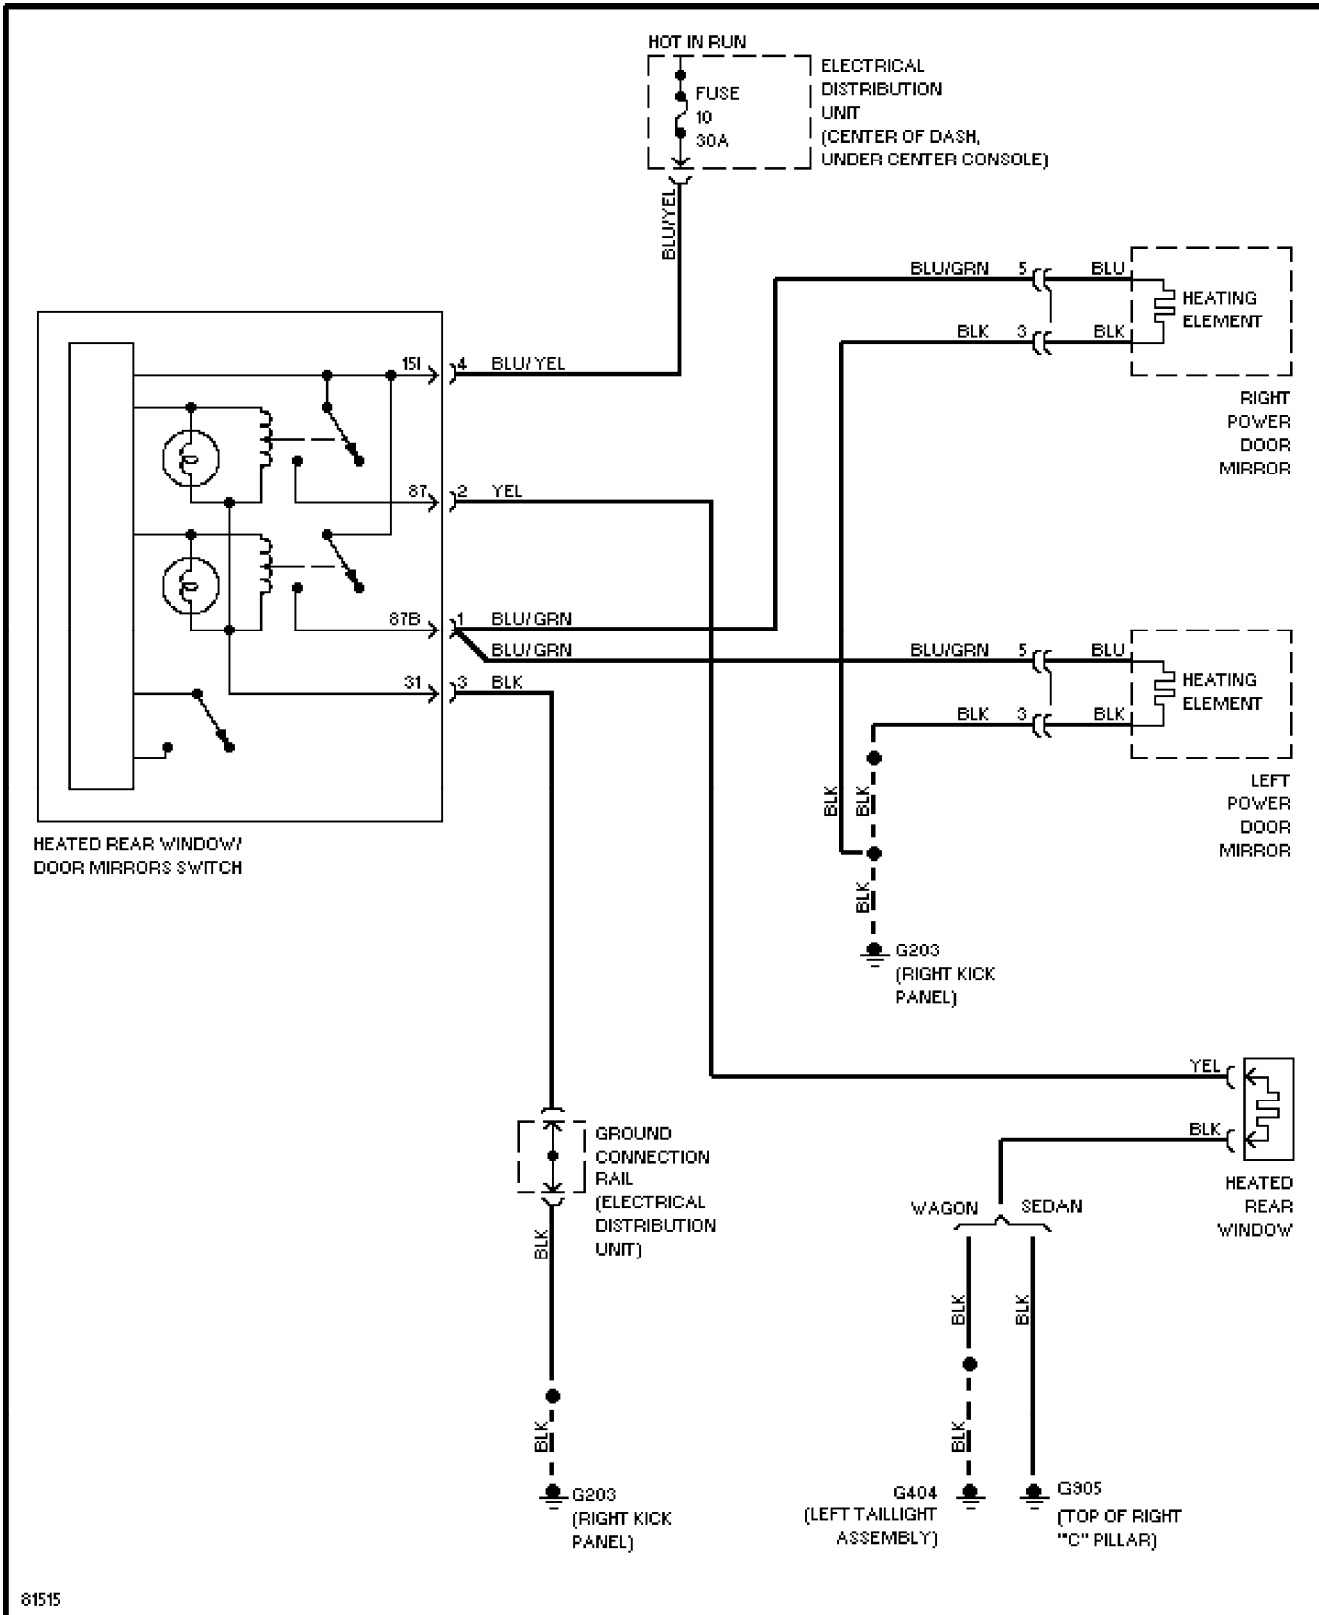

SYSTEM WIRING DIAGRAMS

Rear Defogger & Heated Mirrors Circuit

1995 Volvo 940

For x

Copyright © 1998 Mitchell Repair Information Company, LLC
Saturday, July 24, 2004 10:36AM