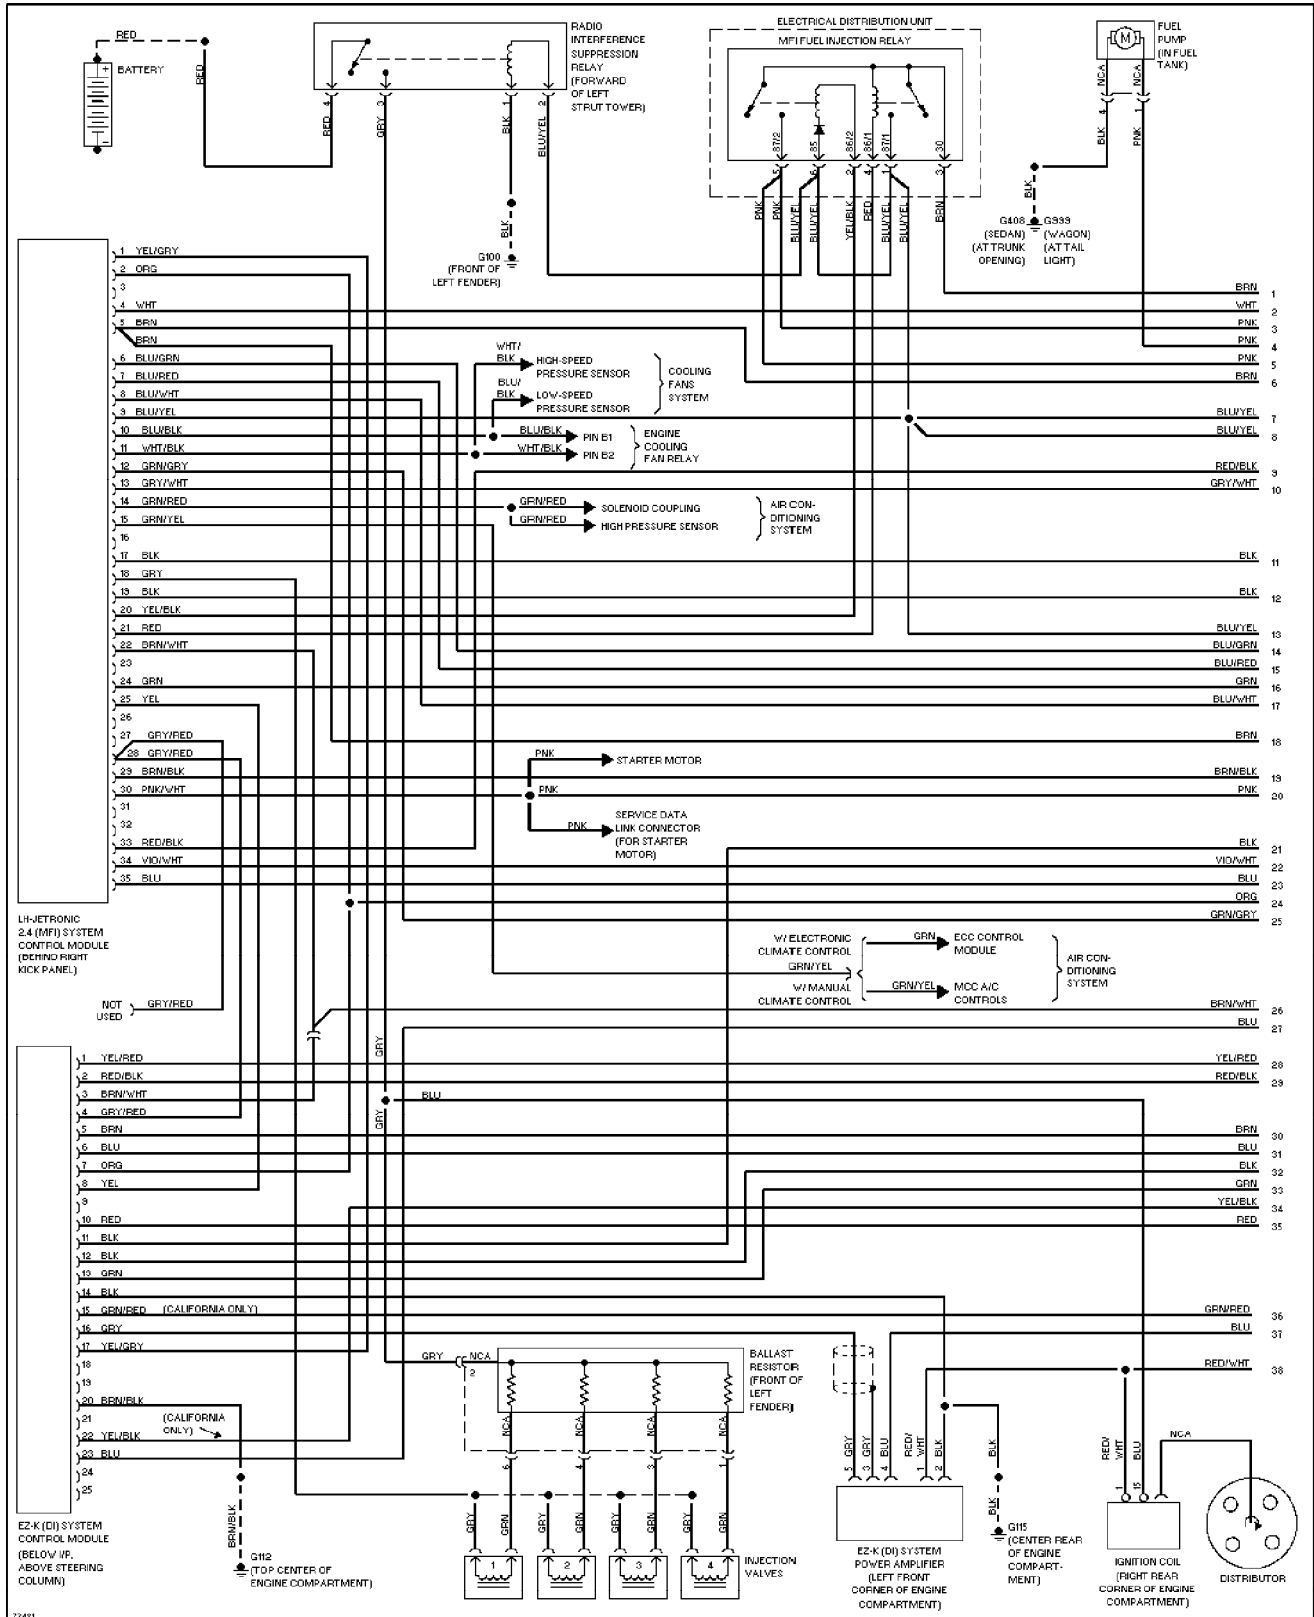

Copyright © 1998 Mitchell Repair Information Company, LLC
Saturday, July 24, 2004 10:36AM

SYSTEM WIRING DIAGRAMS

2.3L Turbo, Engine Performance Circuits (1 of 2)

1995 Volvo 940

For x

Copyright © 1998 Mitchell Repair Information Company, LLC
Saturday, July 24, 2004 10:36AM