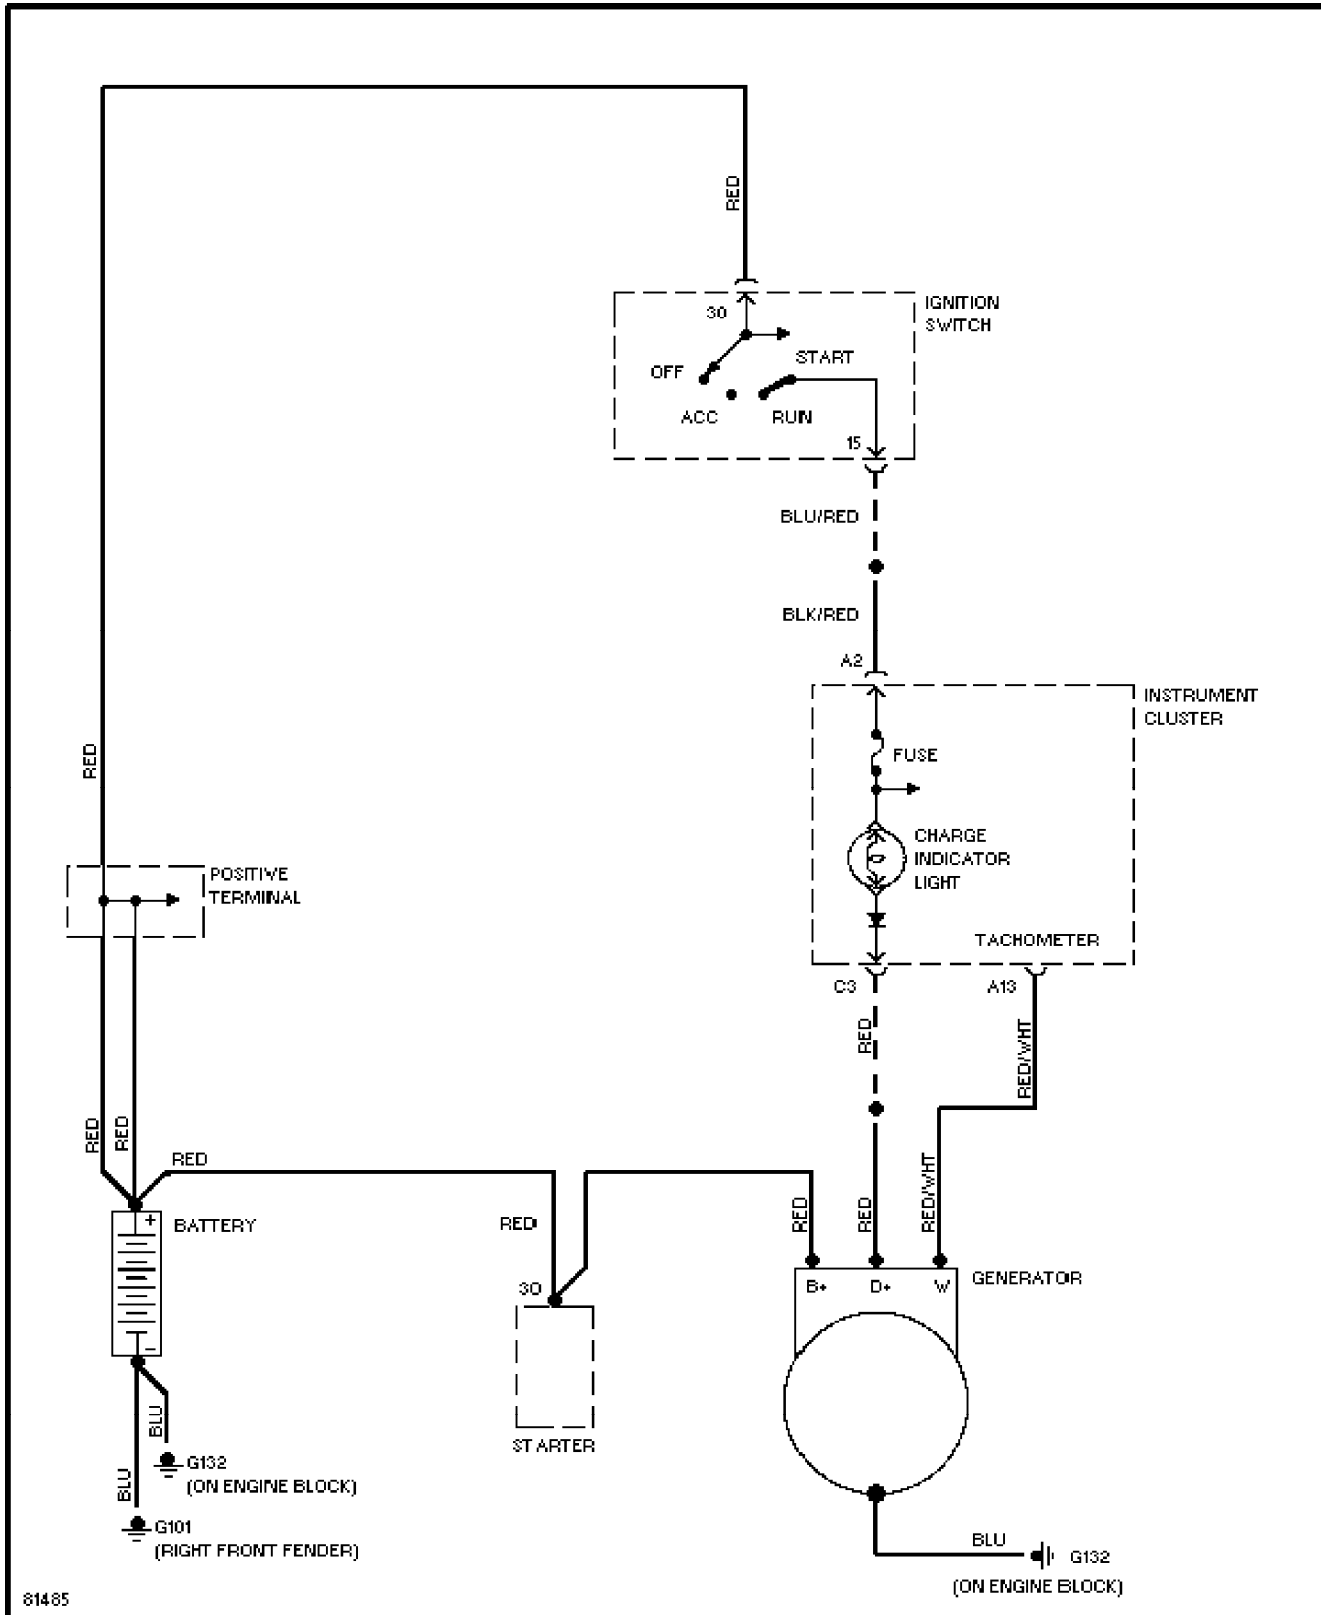

SYSTEM WIRING DIAGRAMS

Charging Circuit

1995 Volvo 940

For x

Copyright © 1998 Mitchell Repair Information Company, LLC

Saturday, July 24, 2004 10:39AM