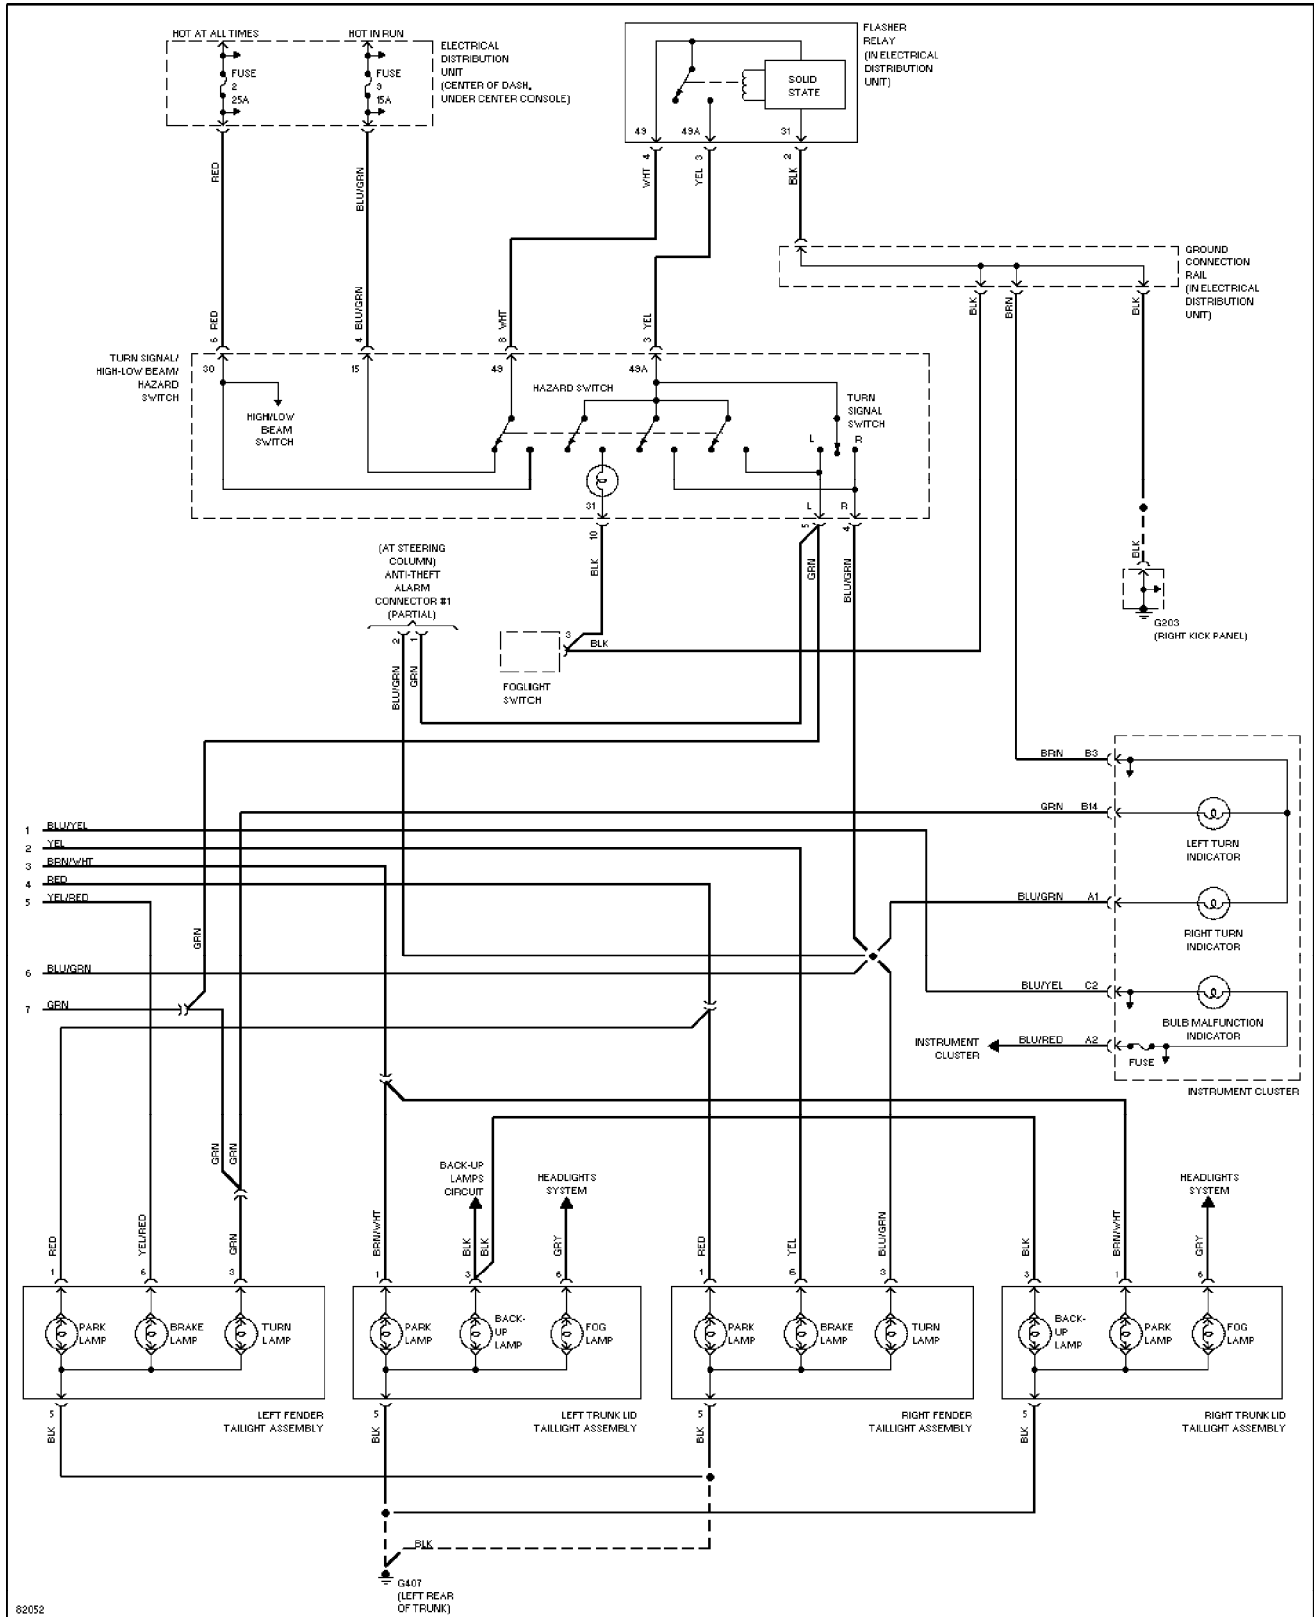

Saturday, July 24, 2004 10:36AM

SYSTEM WIRING DIAGRAMS

Exterior Lamps Circuit, Sedan (2 of 2)

1995 Volvo 940

For x

Copyright © 1998 Mitchell Repair Information Company, LLC
Saturday, July 24, 2004 10:36AM

SYSTEM WIRING DIAGRAMS