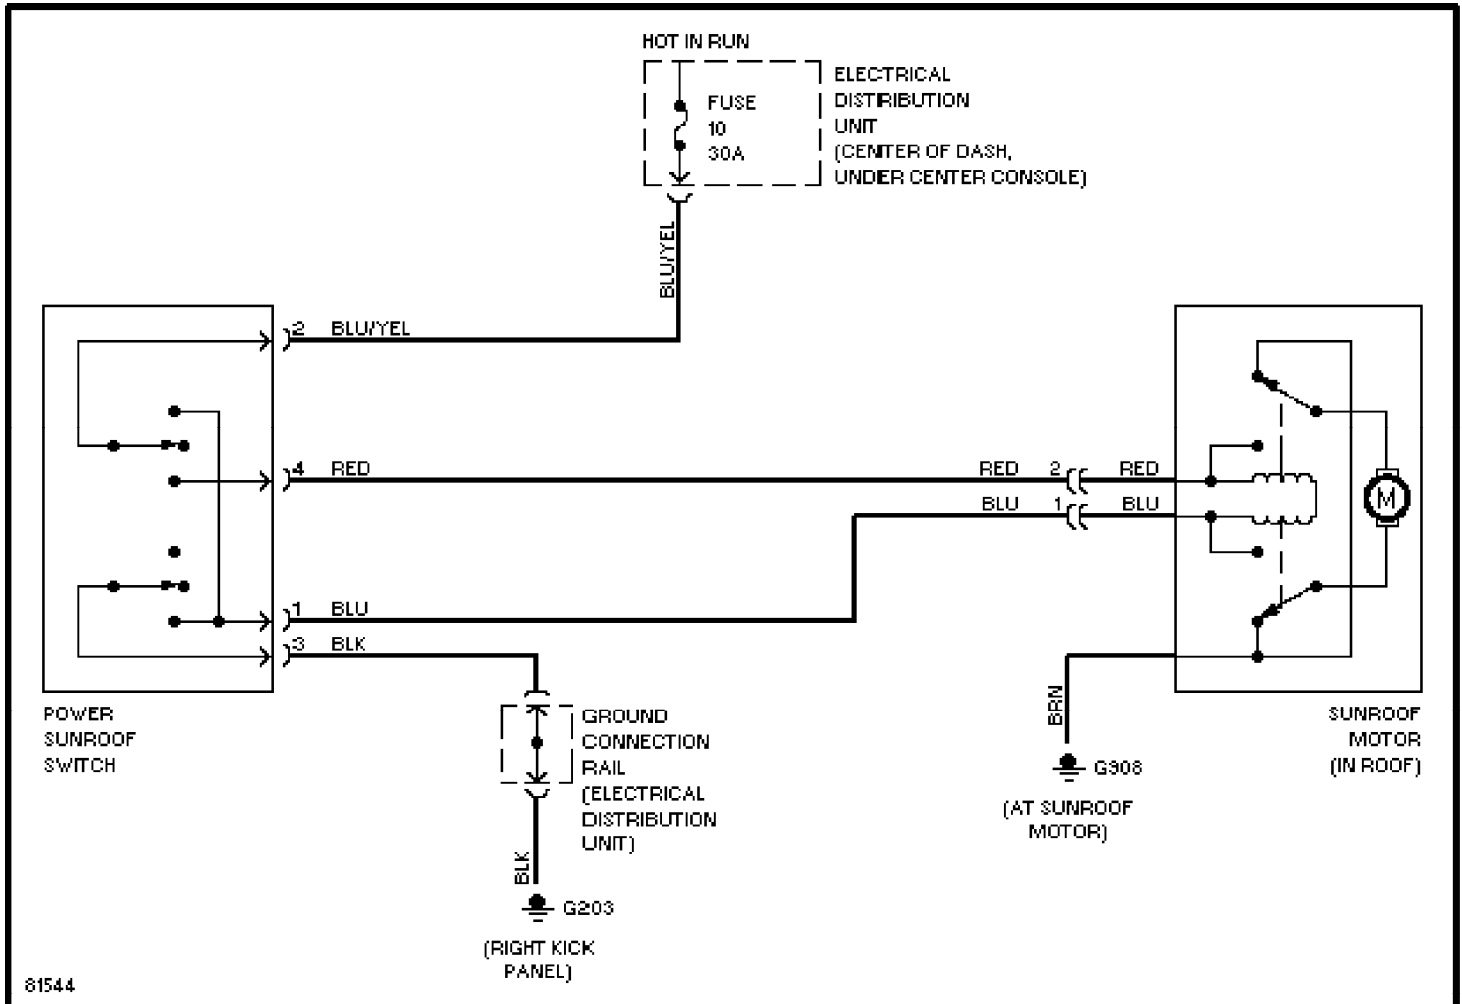

For x

Copyright © 1998 Mitchell Repair Information Company, LLC

Saturday, July 24, 2004 10:39AM

SYSTEM WIRING DIAGRAMS

Power Top/Sunroof Circuits

1995 Volvo 940

For x

Copyright © 1998 Mitchell Repair Information Company, LLC

Saturday, July 24, 2004 10:39AM

SYSTEM WIRING DIAGRAMS

Power Window Circuit

1995 Volvo 940

For x

Copyright © 1998 Mitchell Repair Information Company, LLC

Saturday, July 24, 2004 10:39AM

SYSTEM WIRING DIAGRAMS