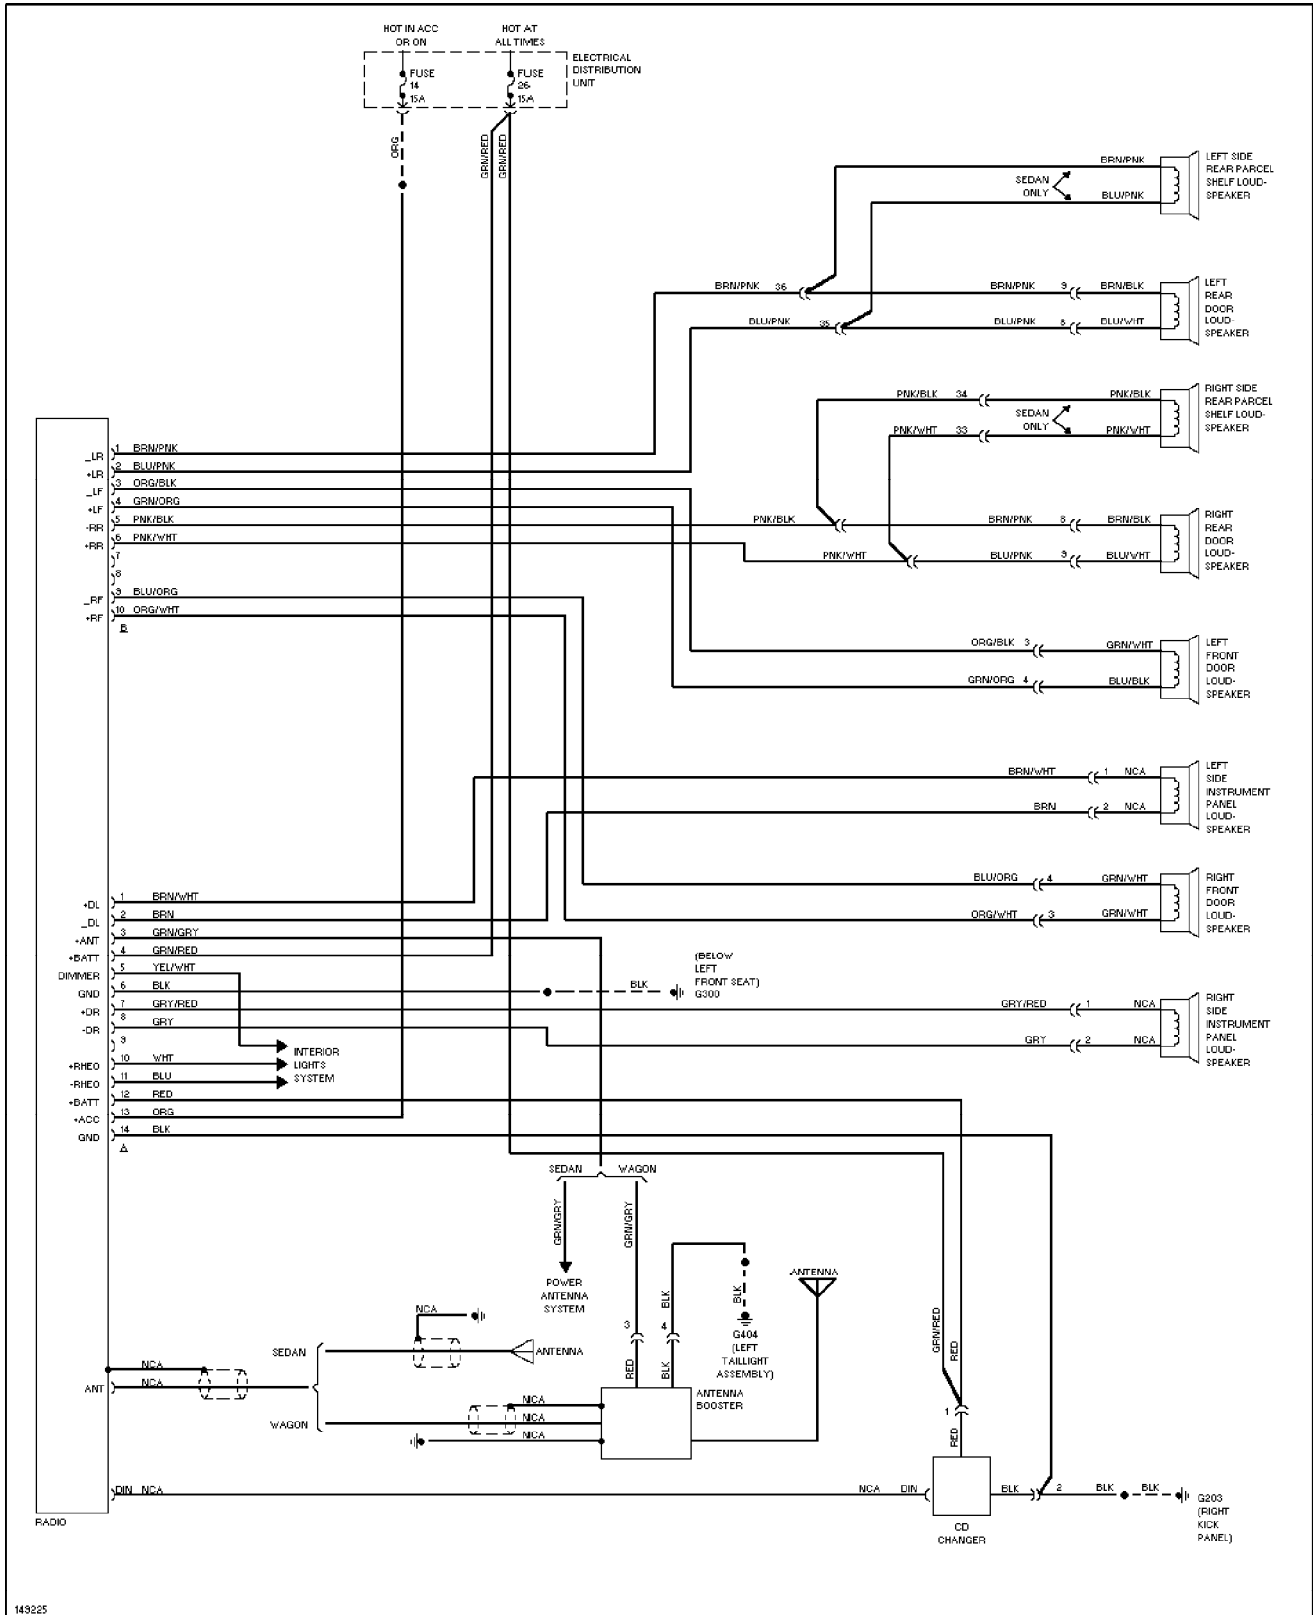

SYSTEM WIRING DIAGRAMS

Radio Circuits, W/ Integrated Amplifier

1995 Volvo 940

For x

Copyright © 1998 Mitchell Repair Information Company, LLC
Saturday, July 24, 2004 10:39AM