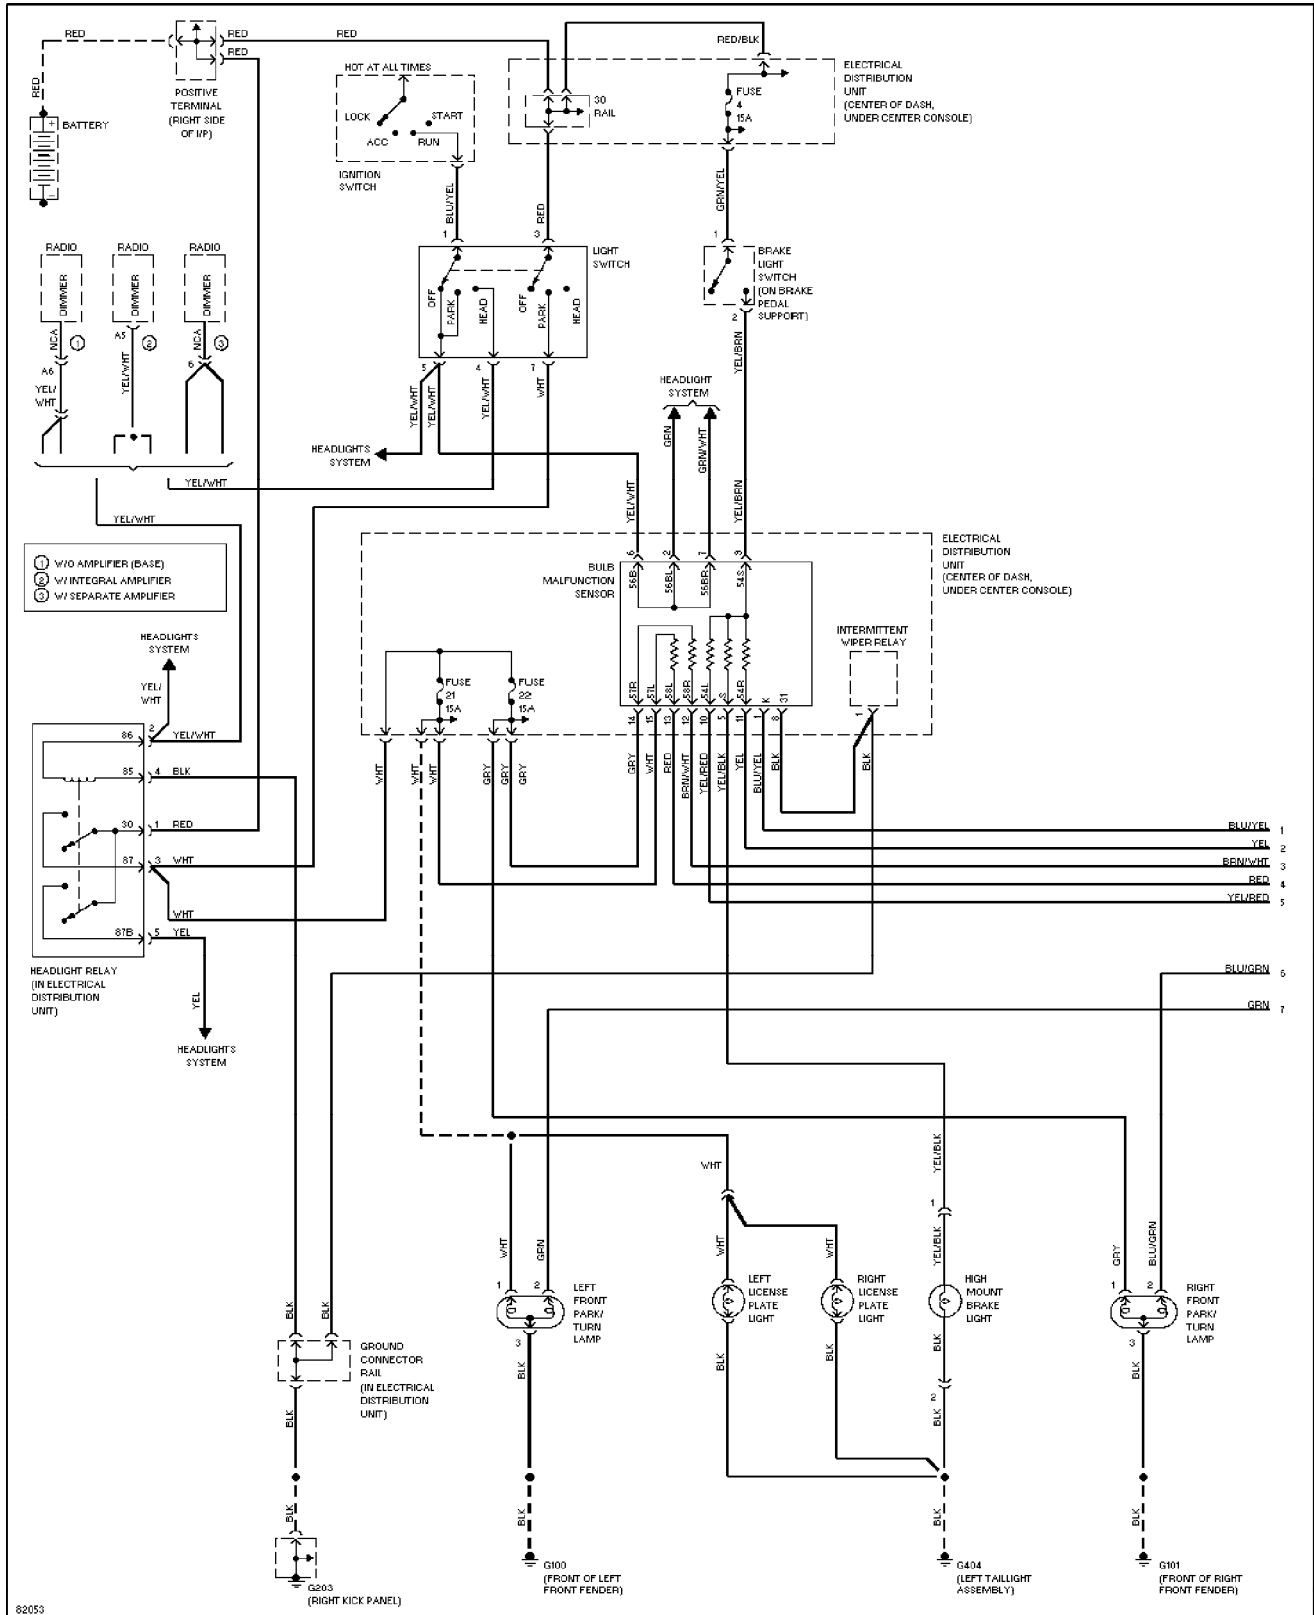

SYSTEM WIRING DIAGRAMS

Exterior Lamps Circuit, Wagon (1 of 2)

1995 Volvo 940

For x

Copyright © 1998 Mitchell Repair Information Company, LLC
Saturday, July 24, 2004 10:36AM