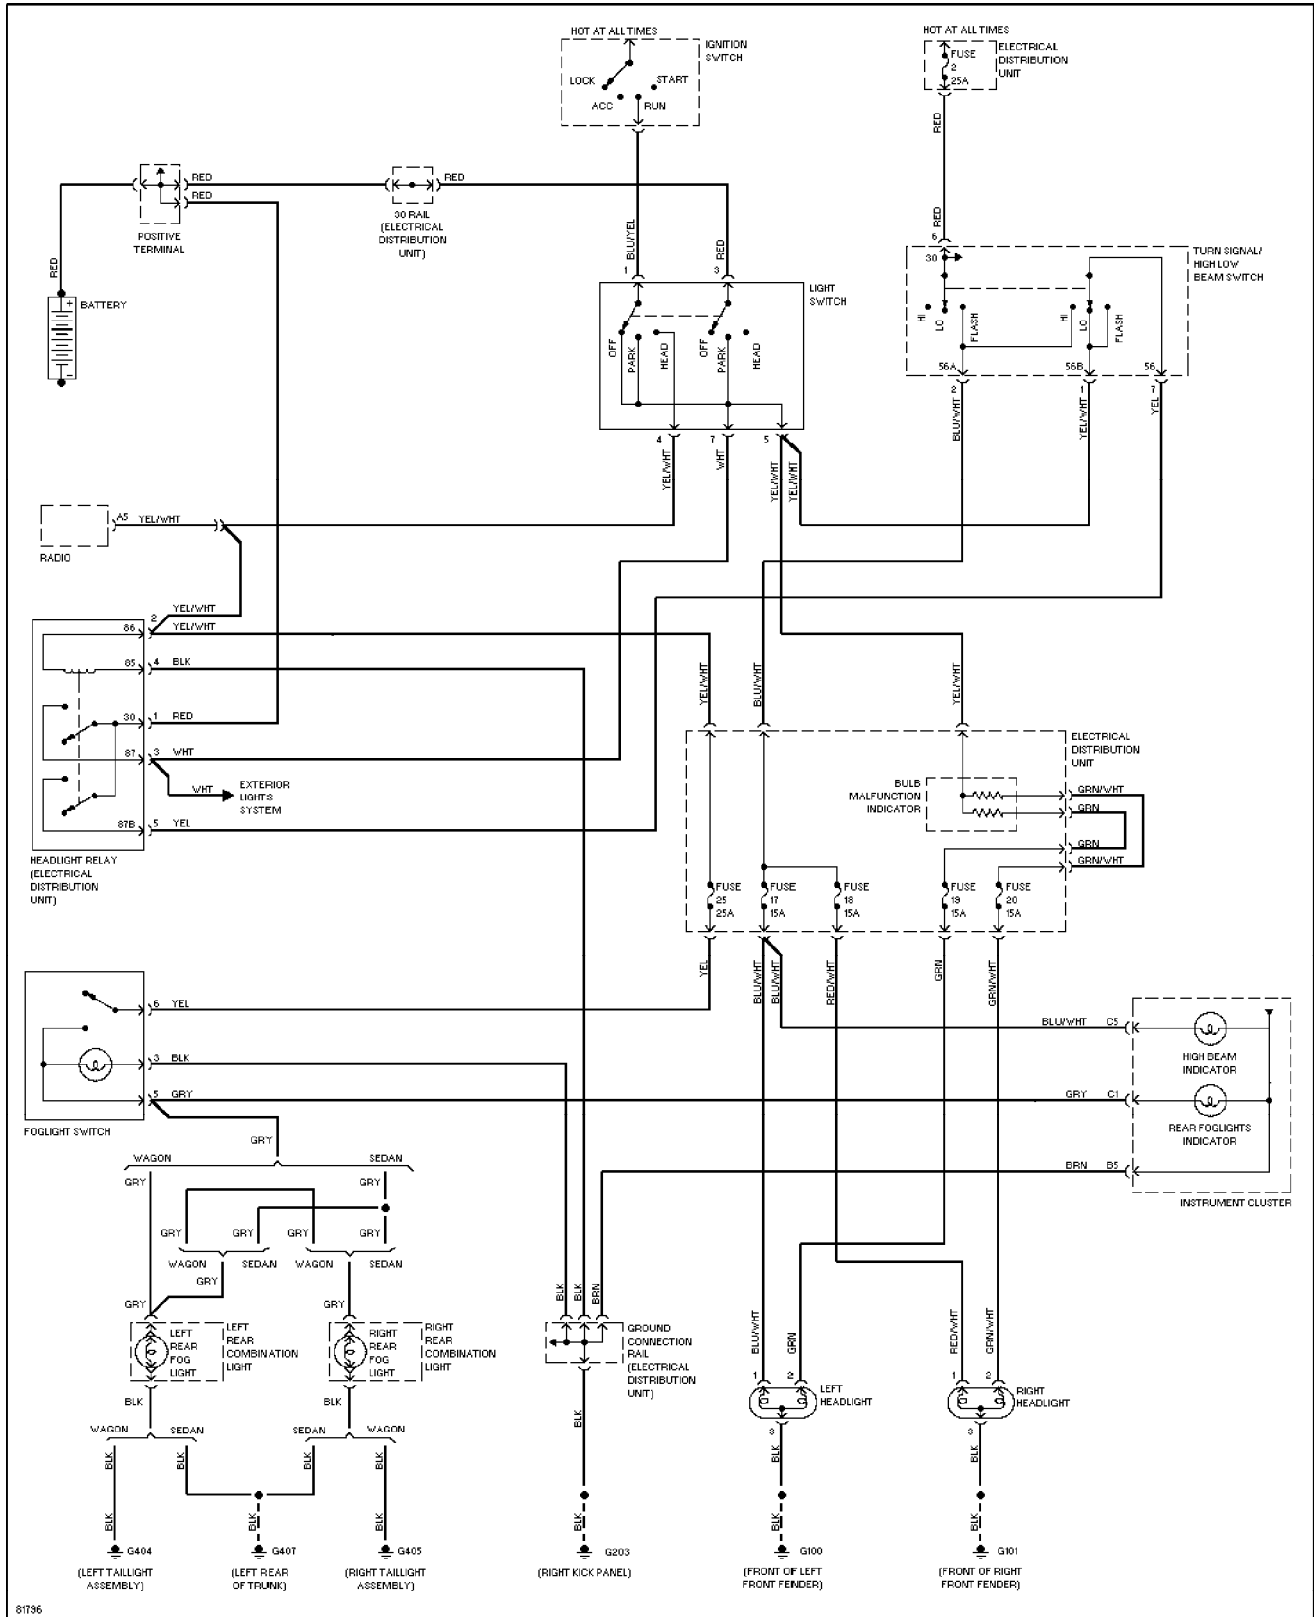

SYSTEM WIRING DIAGRAMS

Headlamps/Fog Lamps Circuit

1995 Volvo 940

For x

Copyright © 1998 Mitchell Repair Information Company, LLC

Saturday, July 24, 2004 10:36AM