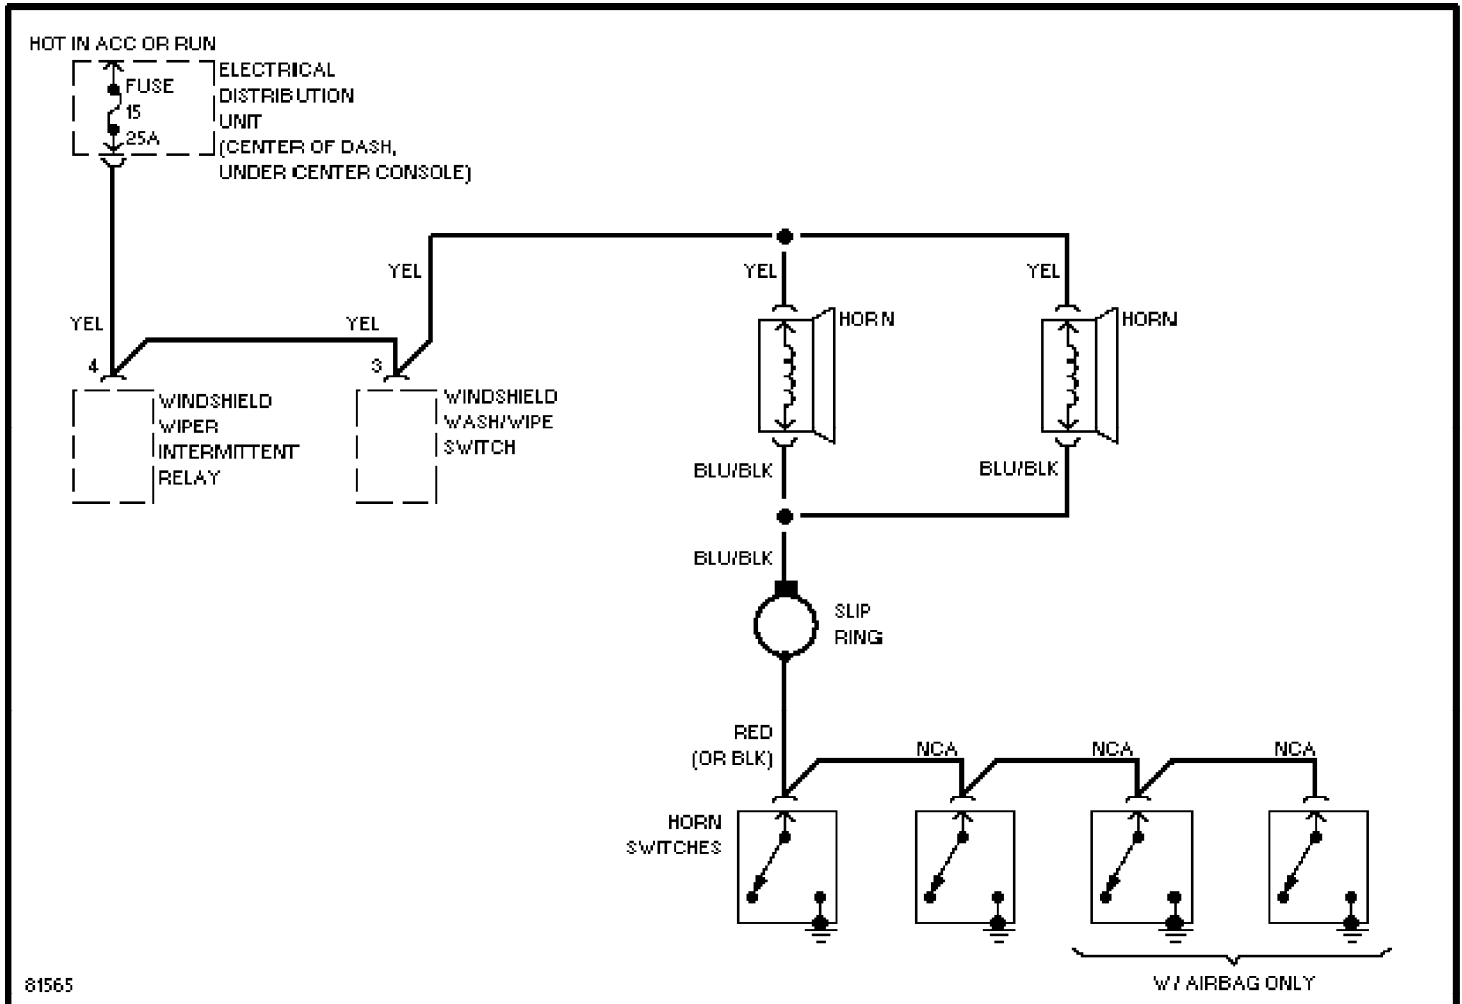

SYSTEM WIRING DIAGRAMS

Horn Circuit

1995 Volvo 940

For x

Copyright © 1998 Mitchell Repair Information Company, LLC

Saturday, July 24, 2004 10:37AM