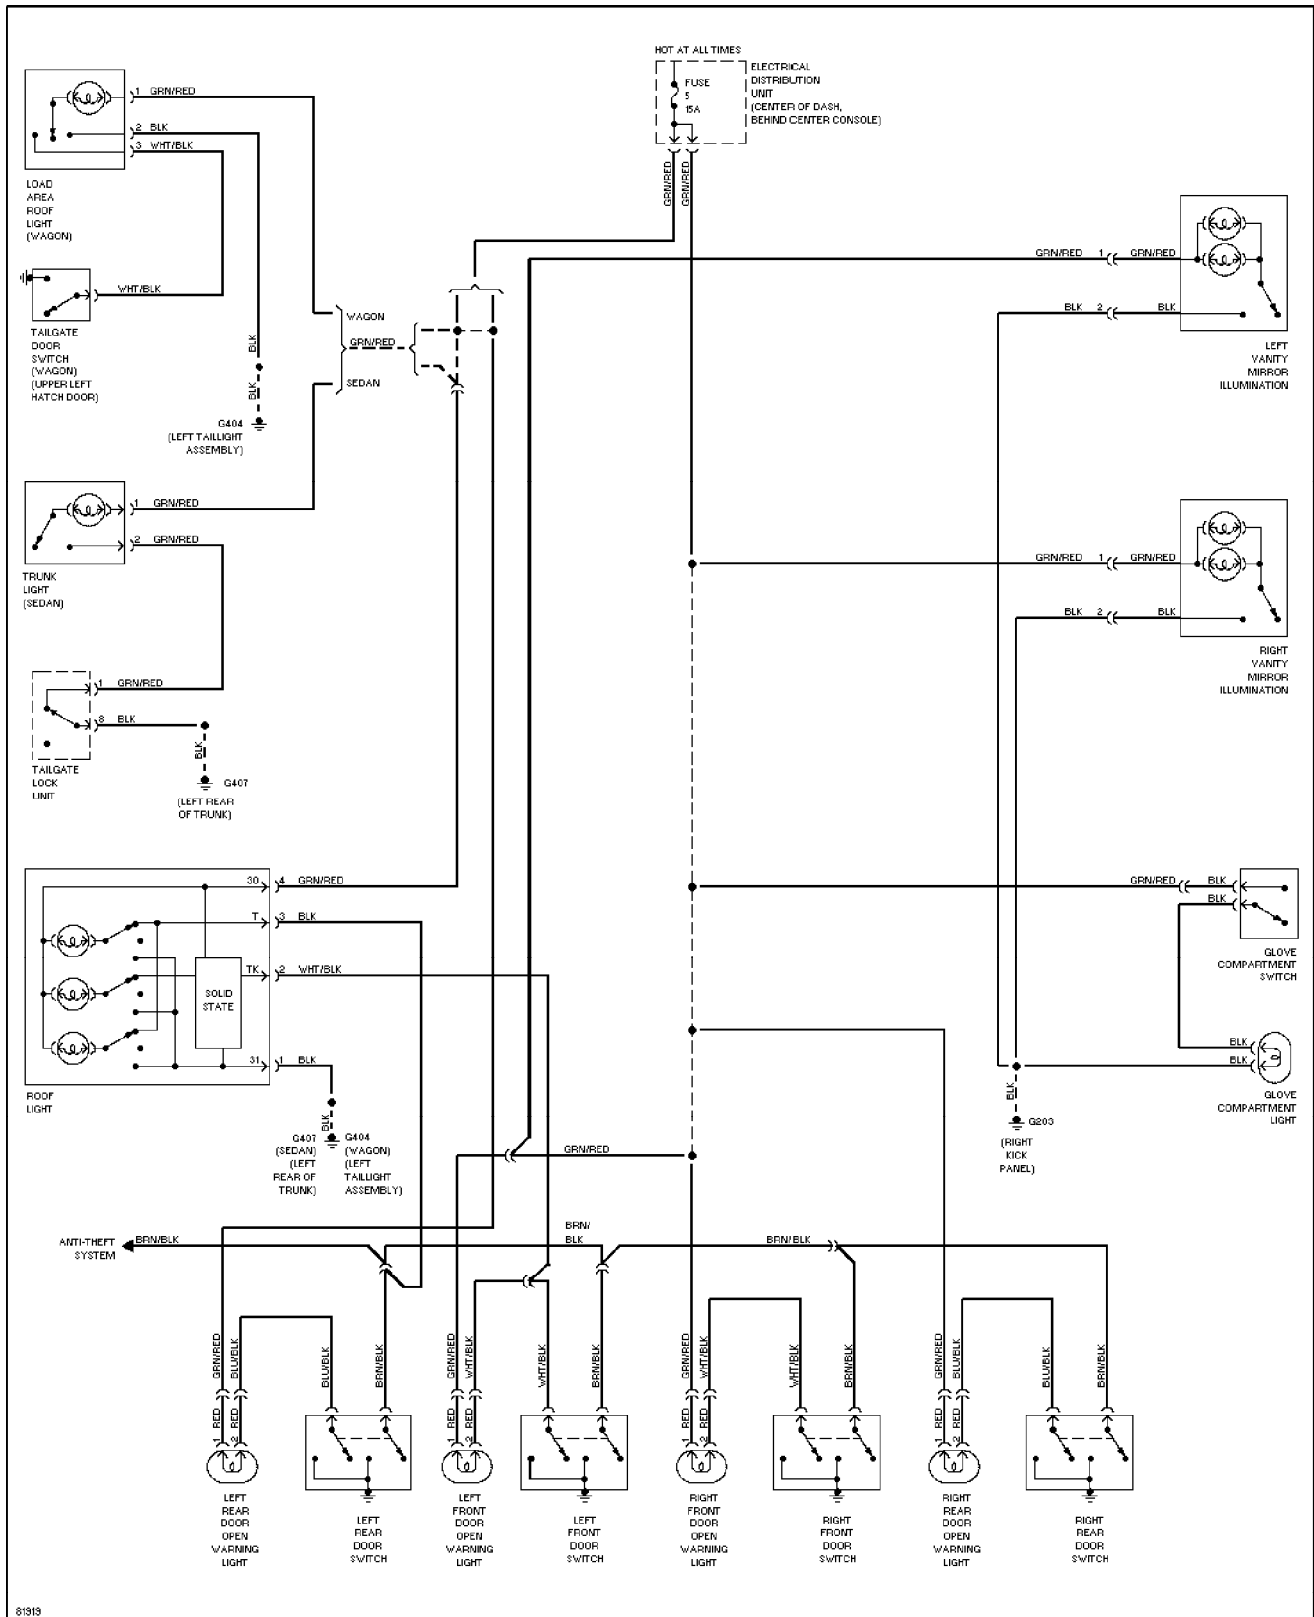

Saturday, July 24, 2004 10:37AM

SYSTEM WIRING DIAGRAMS

Courtesy Lamps Circuit

1995 Volvo 940

For x

Copyright © 1998 Mitchell Repair Information Company, LLC

Saturday, July 24, 2004 10:37AM

SYSTEM WIRING DIAGRAMS