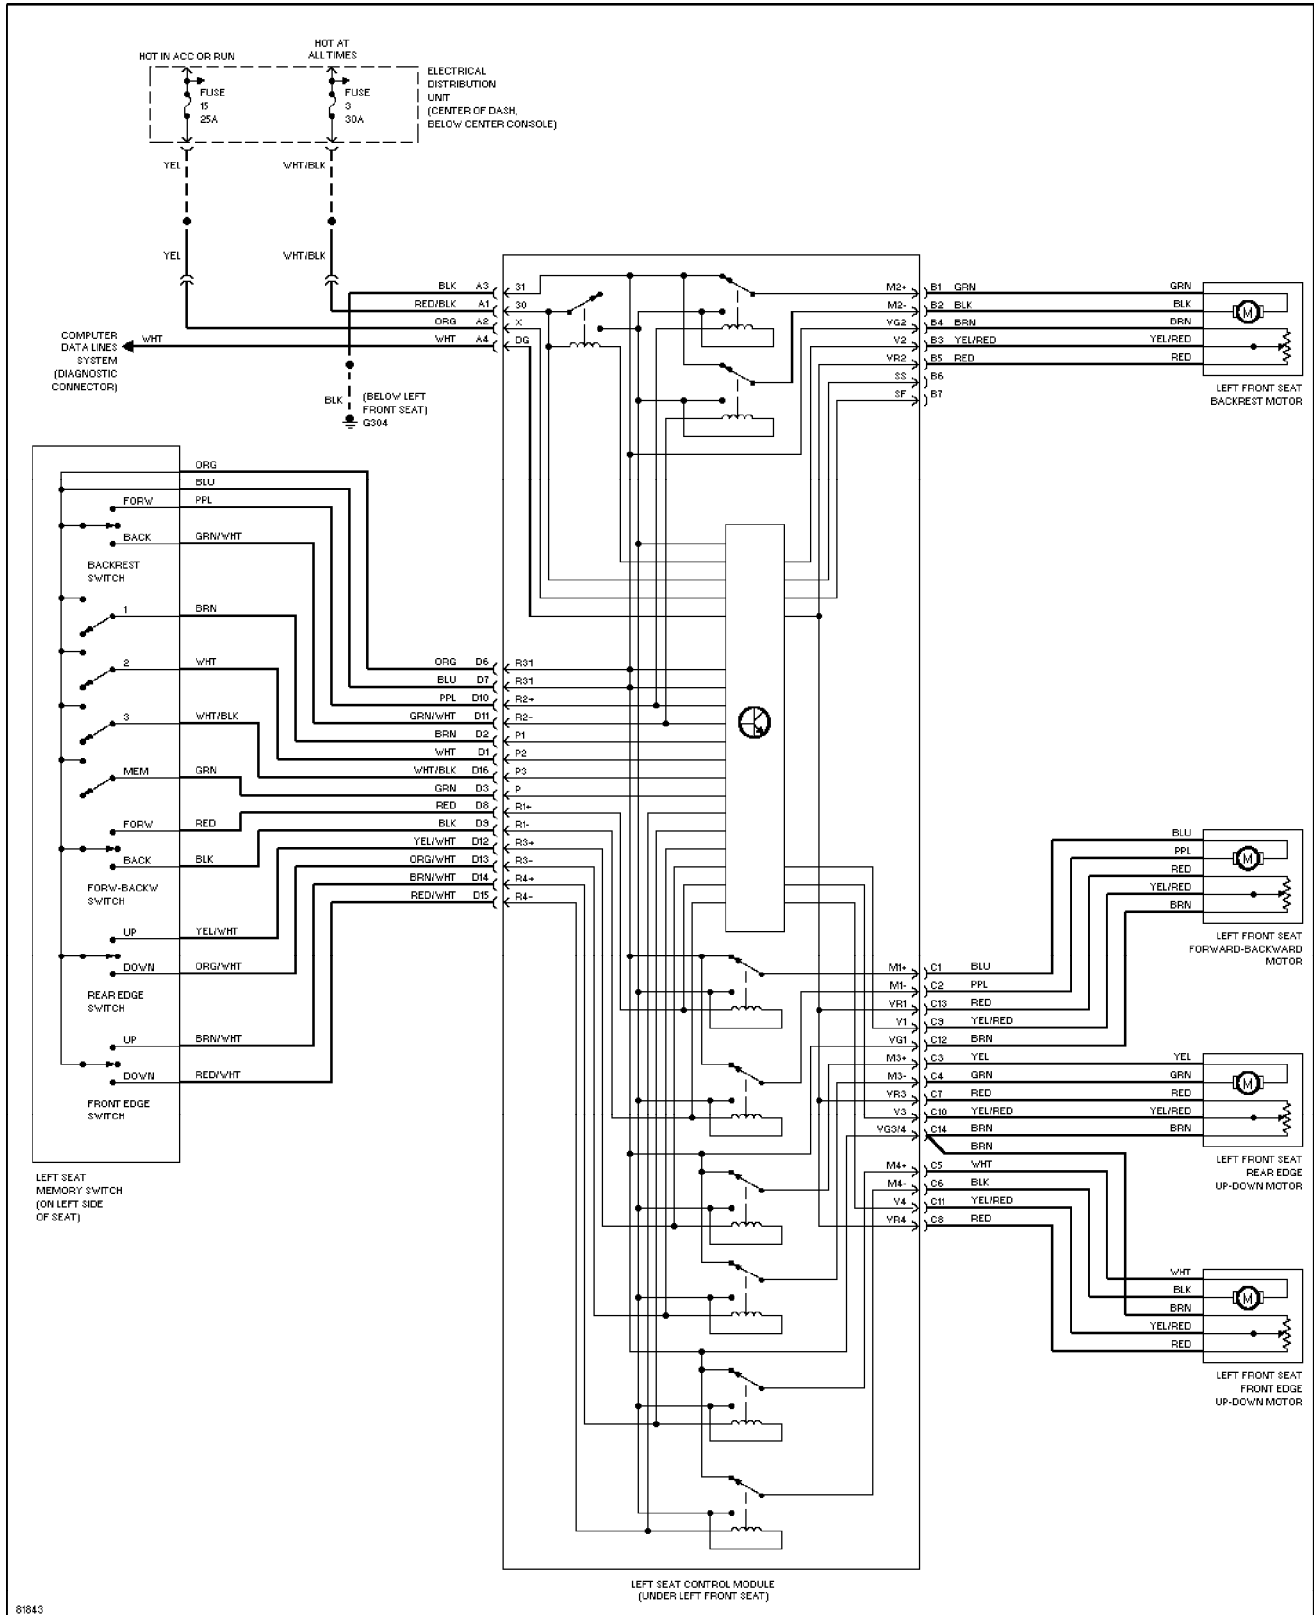

SYSTEM WIRING DIAGRAMS

Memory Seat Circuit

1995 Volvo 940

For x

Copyright © 1998 Mitchell Repair Information Company, LLC

Saturday, July 24, 2004 10:37AM