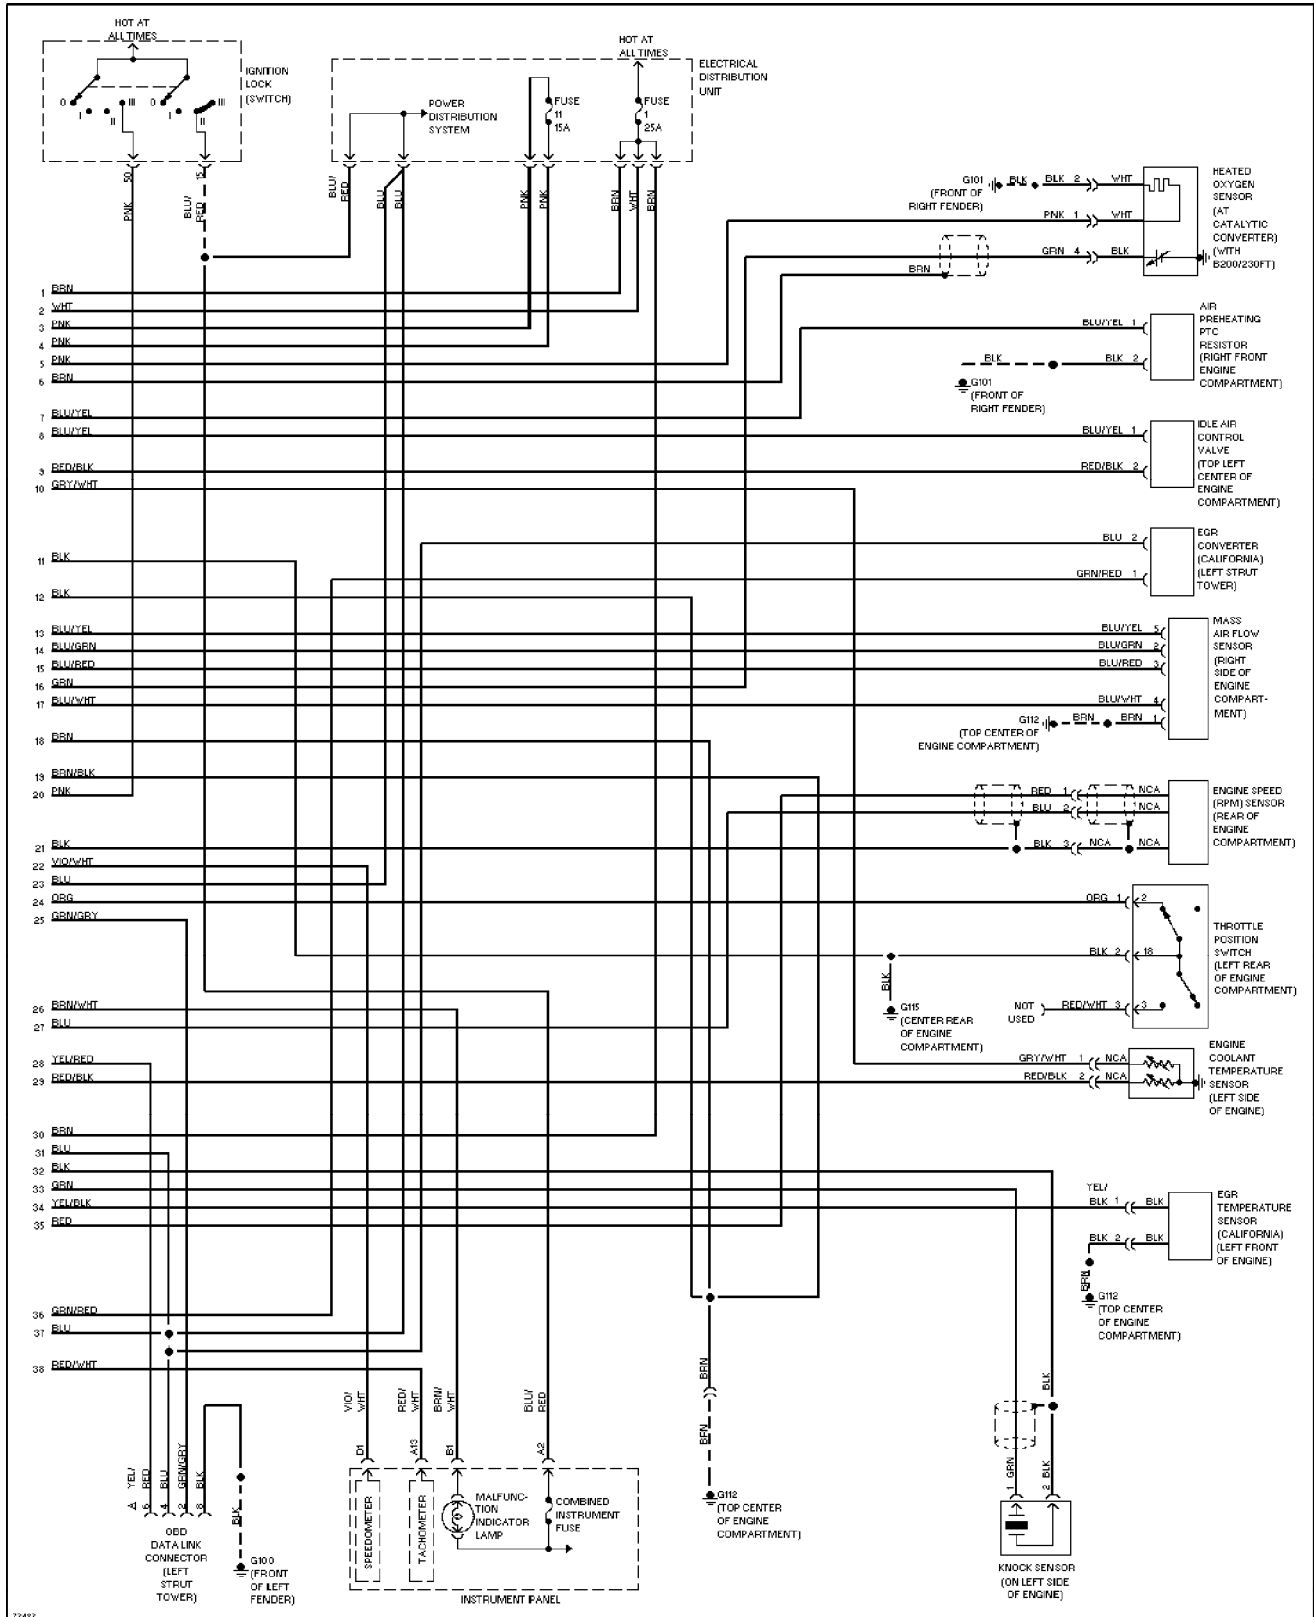

SYSTEM WIRING DIAGRAMS

2.3L Turbo, Engine Performance Circuits (2 of 2)

1995 Volvo 940

For x

Copyright © 1998 Mitchell Repair Information Company, LLC

Saturday, July 24, 2004 10:36AM

SYSTEM WIRING DIAGRAMS

Backup Lamps Circuit, Sedan & Wagon