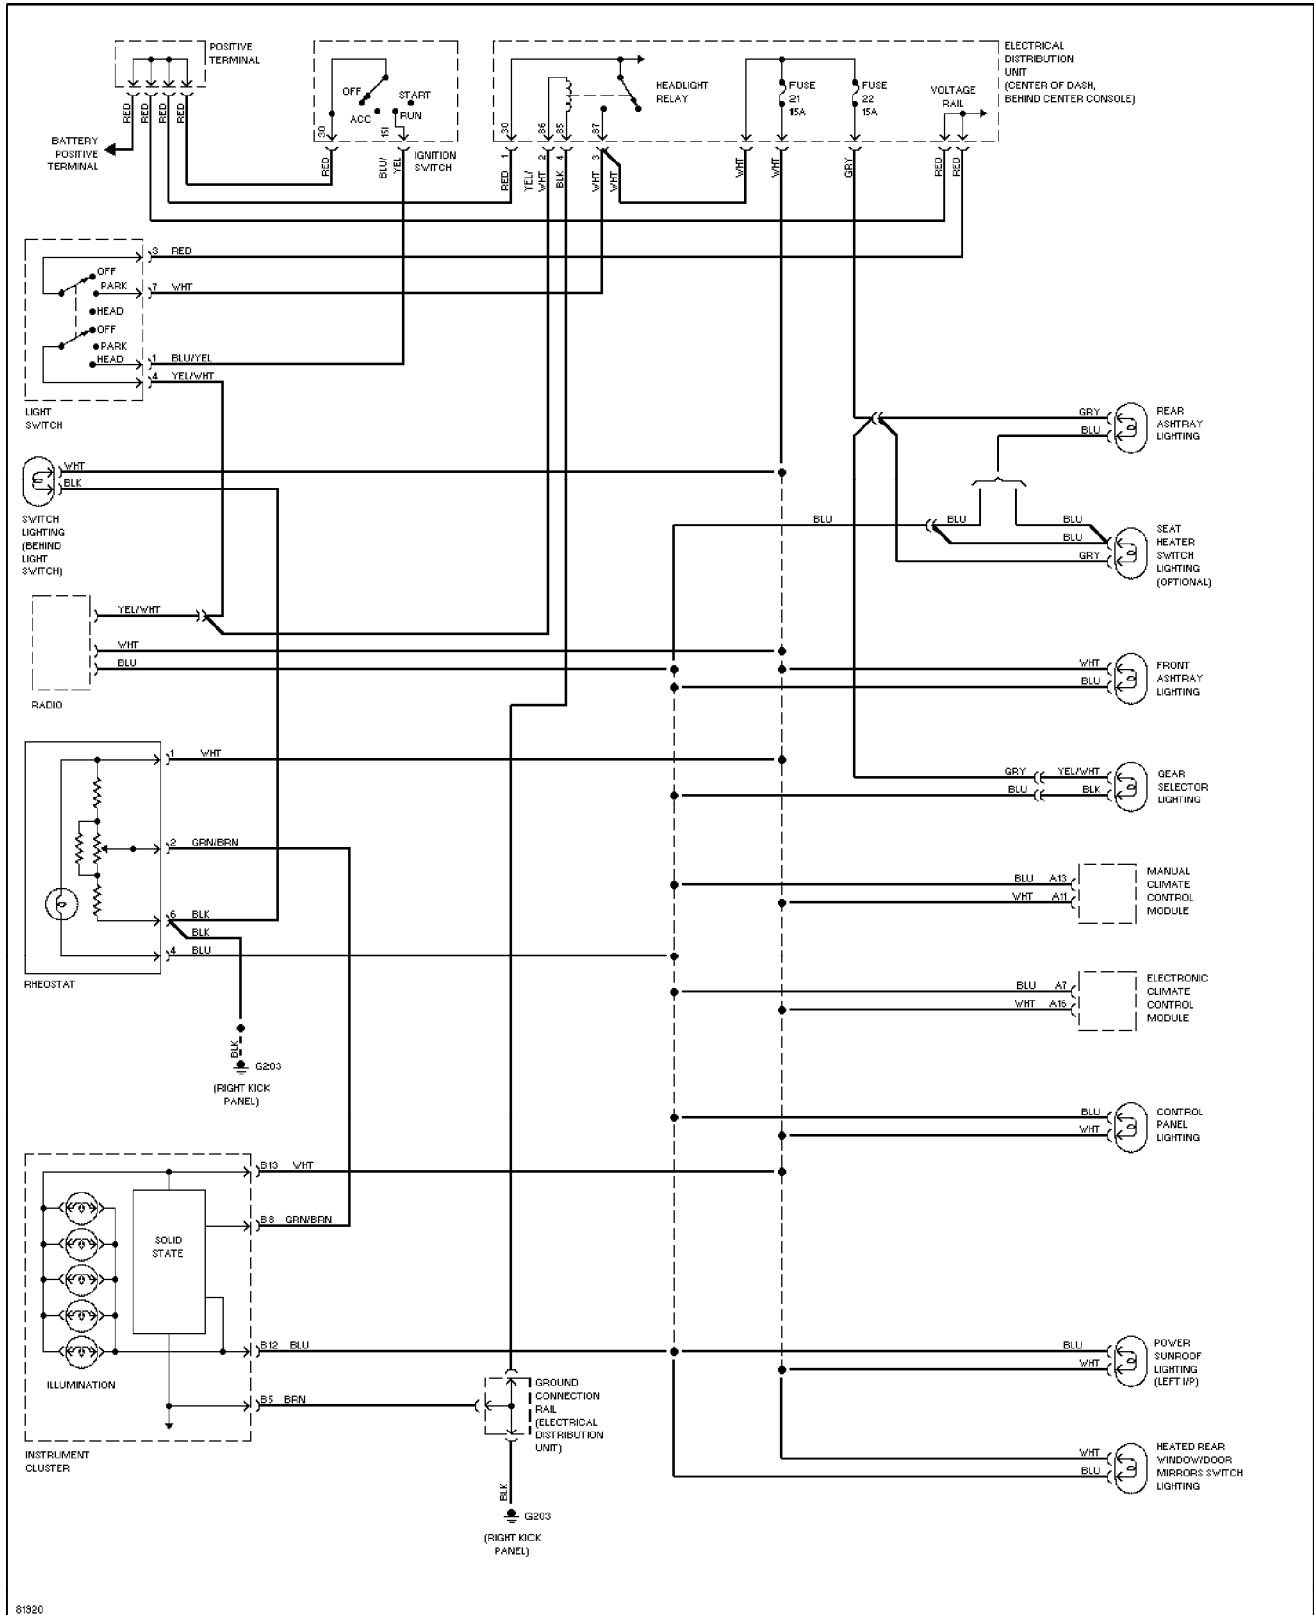

SYSTEM WIRING DIAGRAMS

Instrument Illumination Circuit

1995 Volvo 940

For x

Copyright © 1998 Mitchell Repair Information Company, LLC
Saturday, July 24, 2004 10:37AM