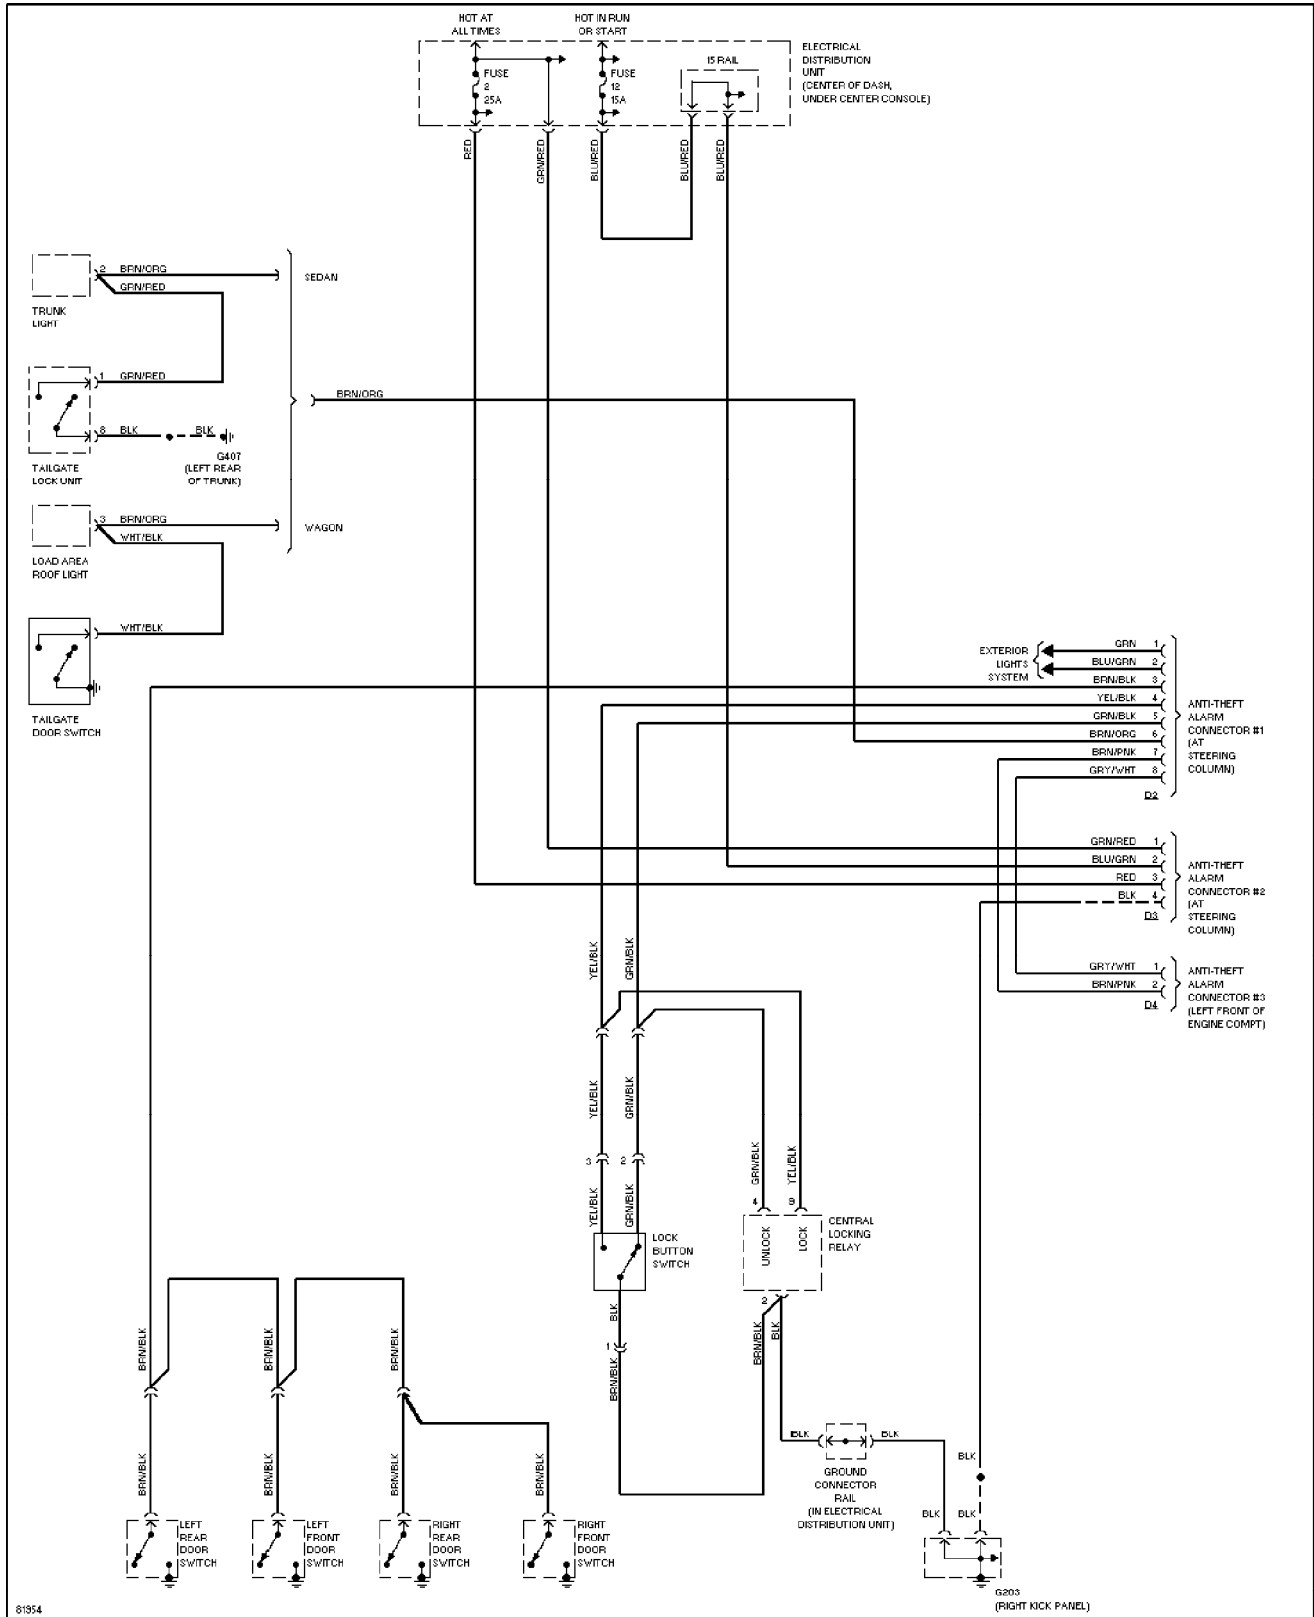

Saturday, July 24, 2004 10:35AM

SYSTEM WIRING DIAGRAMS

Anti-theft Circuit

1995 Volvo 940

For x

Copyright © 1998 Mitchell Repair Information Company, LLC

Saturday, July 24, 2004 10:35AM

SYSTEM WIRING DIAGRAMS