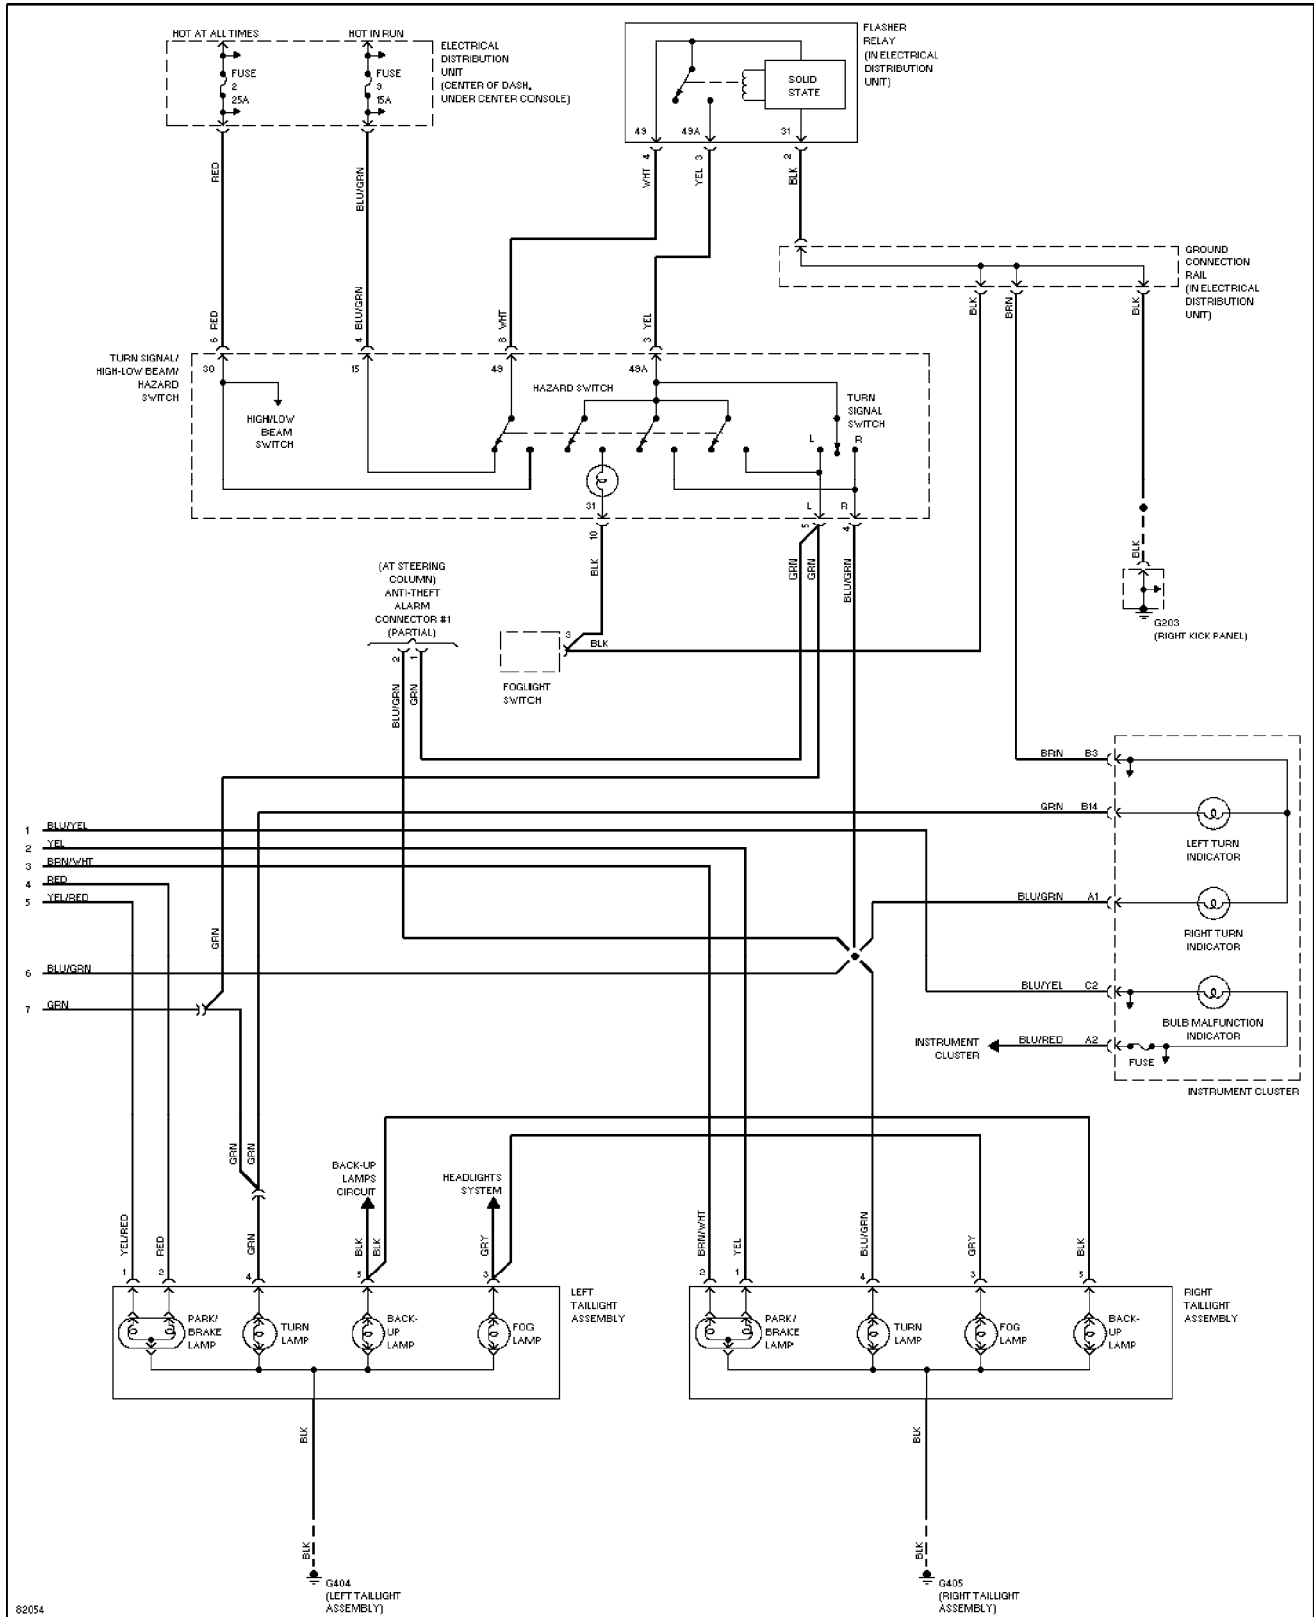

SYSTEM WIRING DIAGRAMS

Exterior Lamps Circuit, Wagon (2 of 2)

1995 Volvo 940

For x

Copyright © 1998 Mitchell Repair Information Company, LLC
Saturday, July 24, 2004 10:36AM