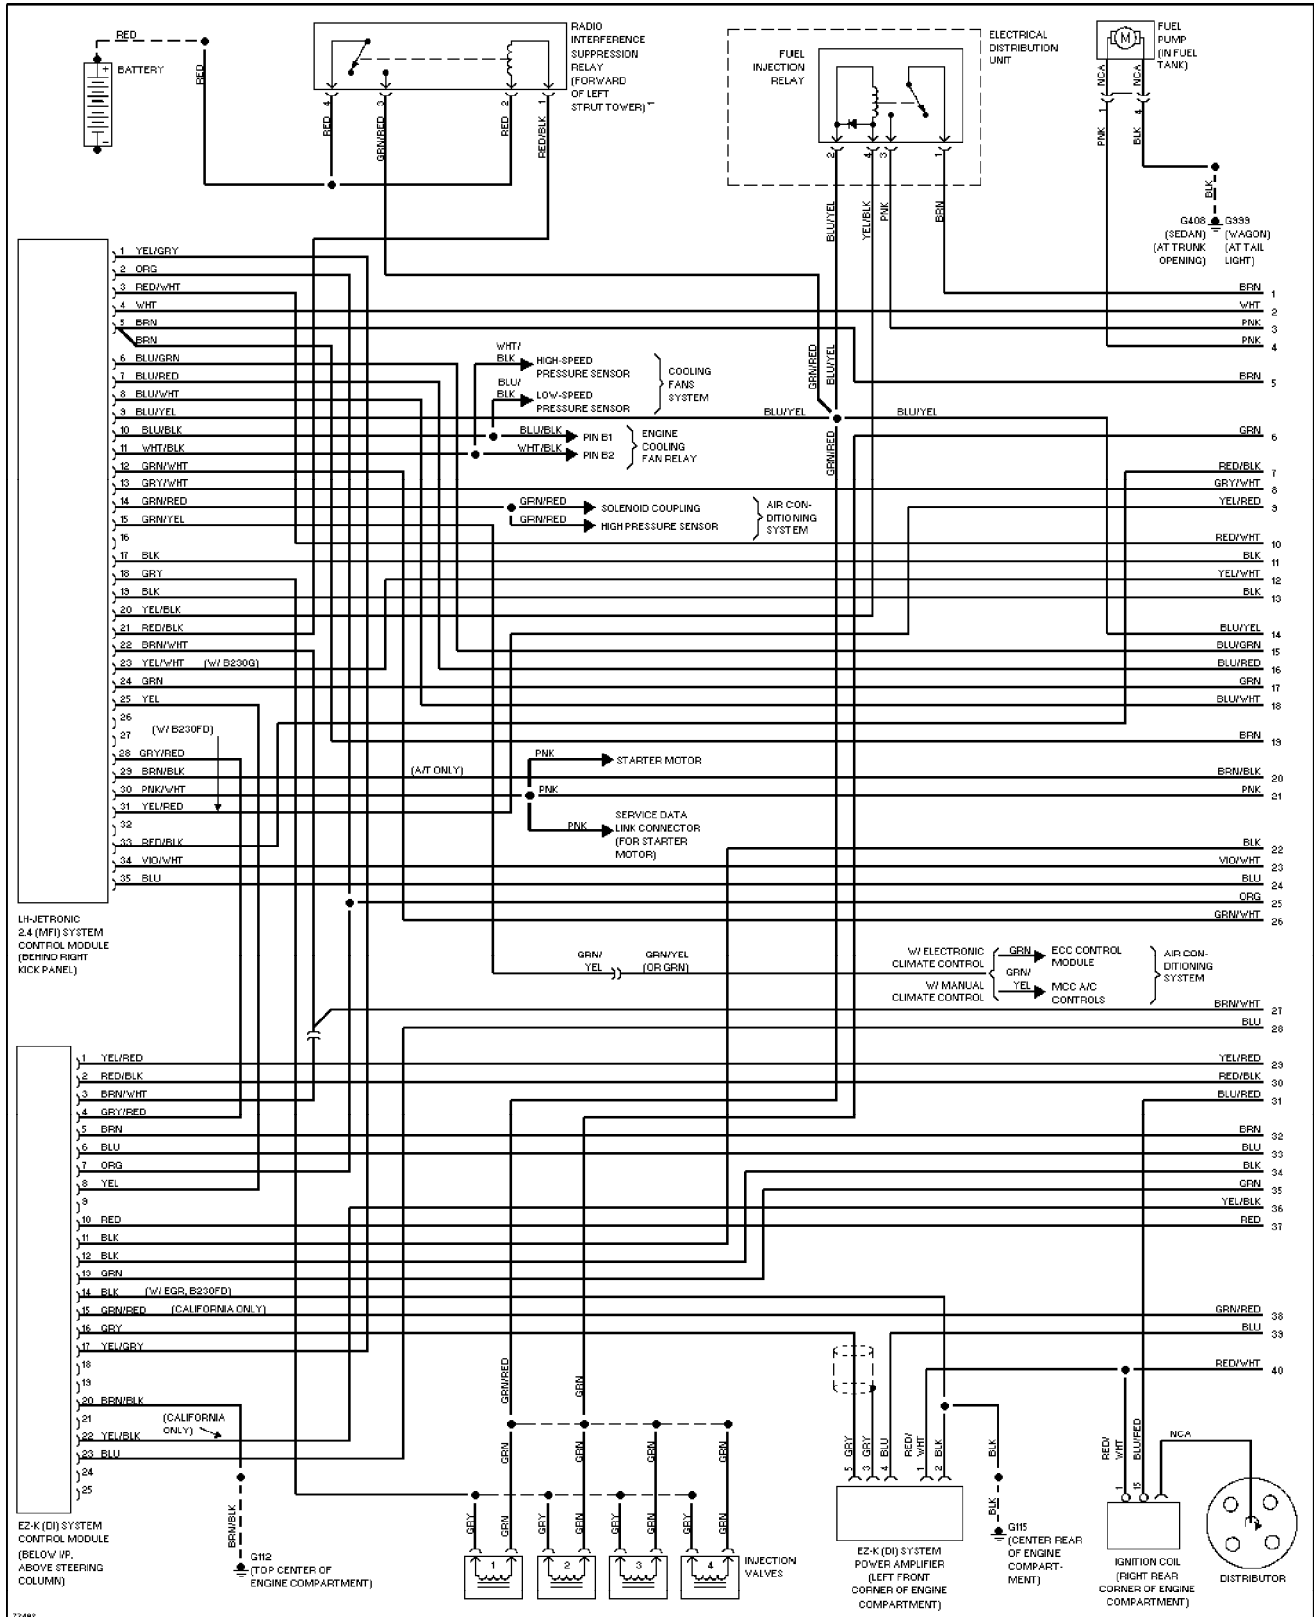

SYSTEM WIRING DIAGRAMS

2.3L Non-Turbo, Engine Performance Circuits (1 of 2)

1995 Volvo 940

For x

Copyright © 1998 Mitchell Repair Information Company, LLC
Saturday, July 24, 2004 10:36AM