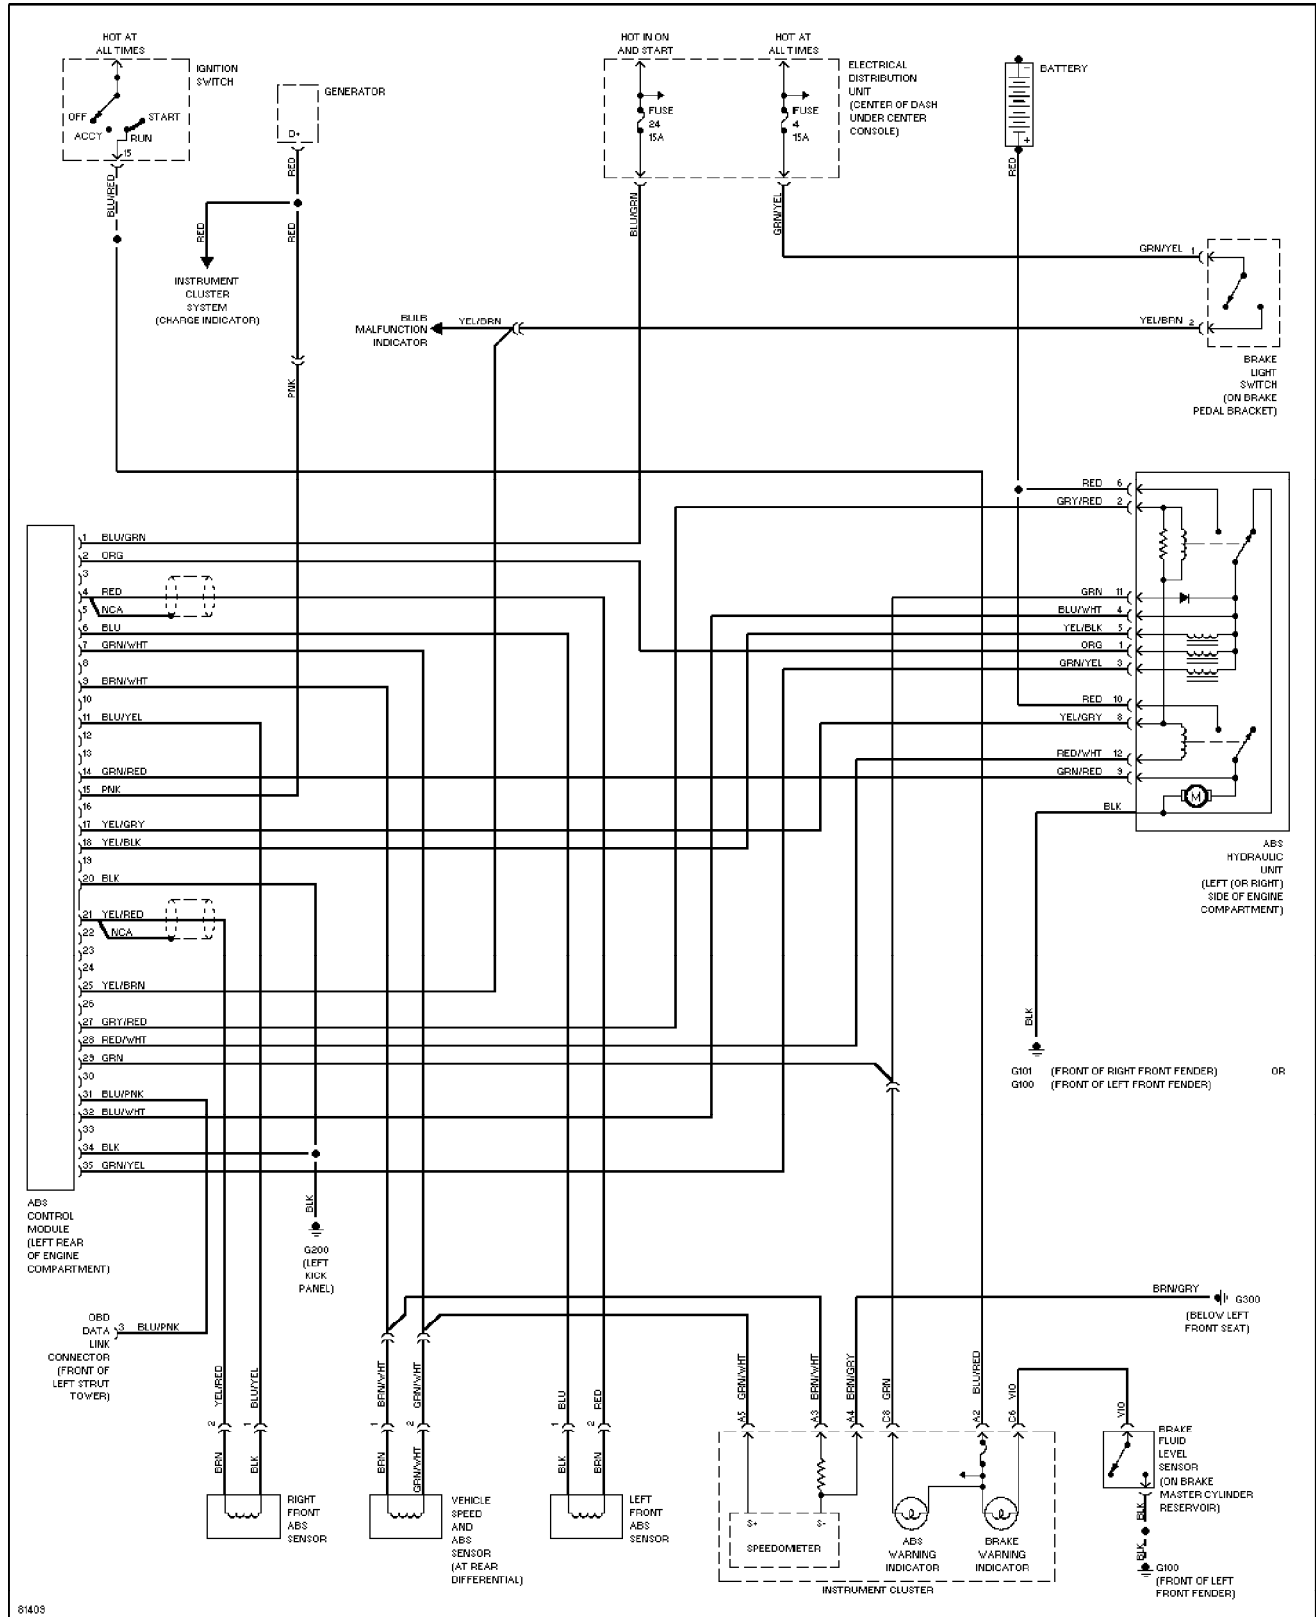

SYSTEM WIRING DIAGRAMS

Anti-lock Brake Circuits

1995 Volvo 940

For x

Copyright © 1998 Mitchell Repair Information Company, LLC

Saturday, July 24, 2004 10:35AM