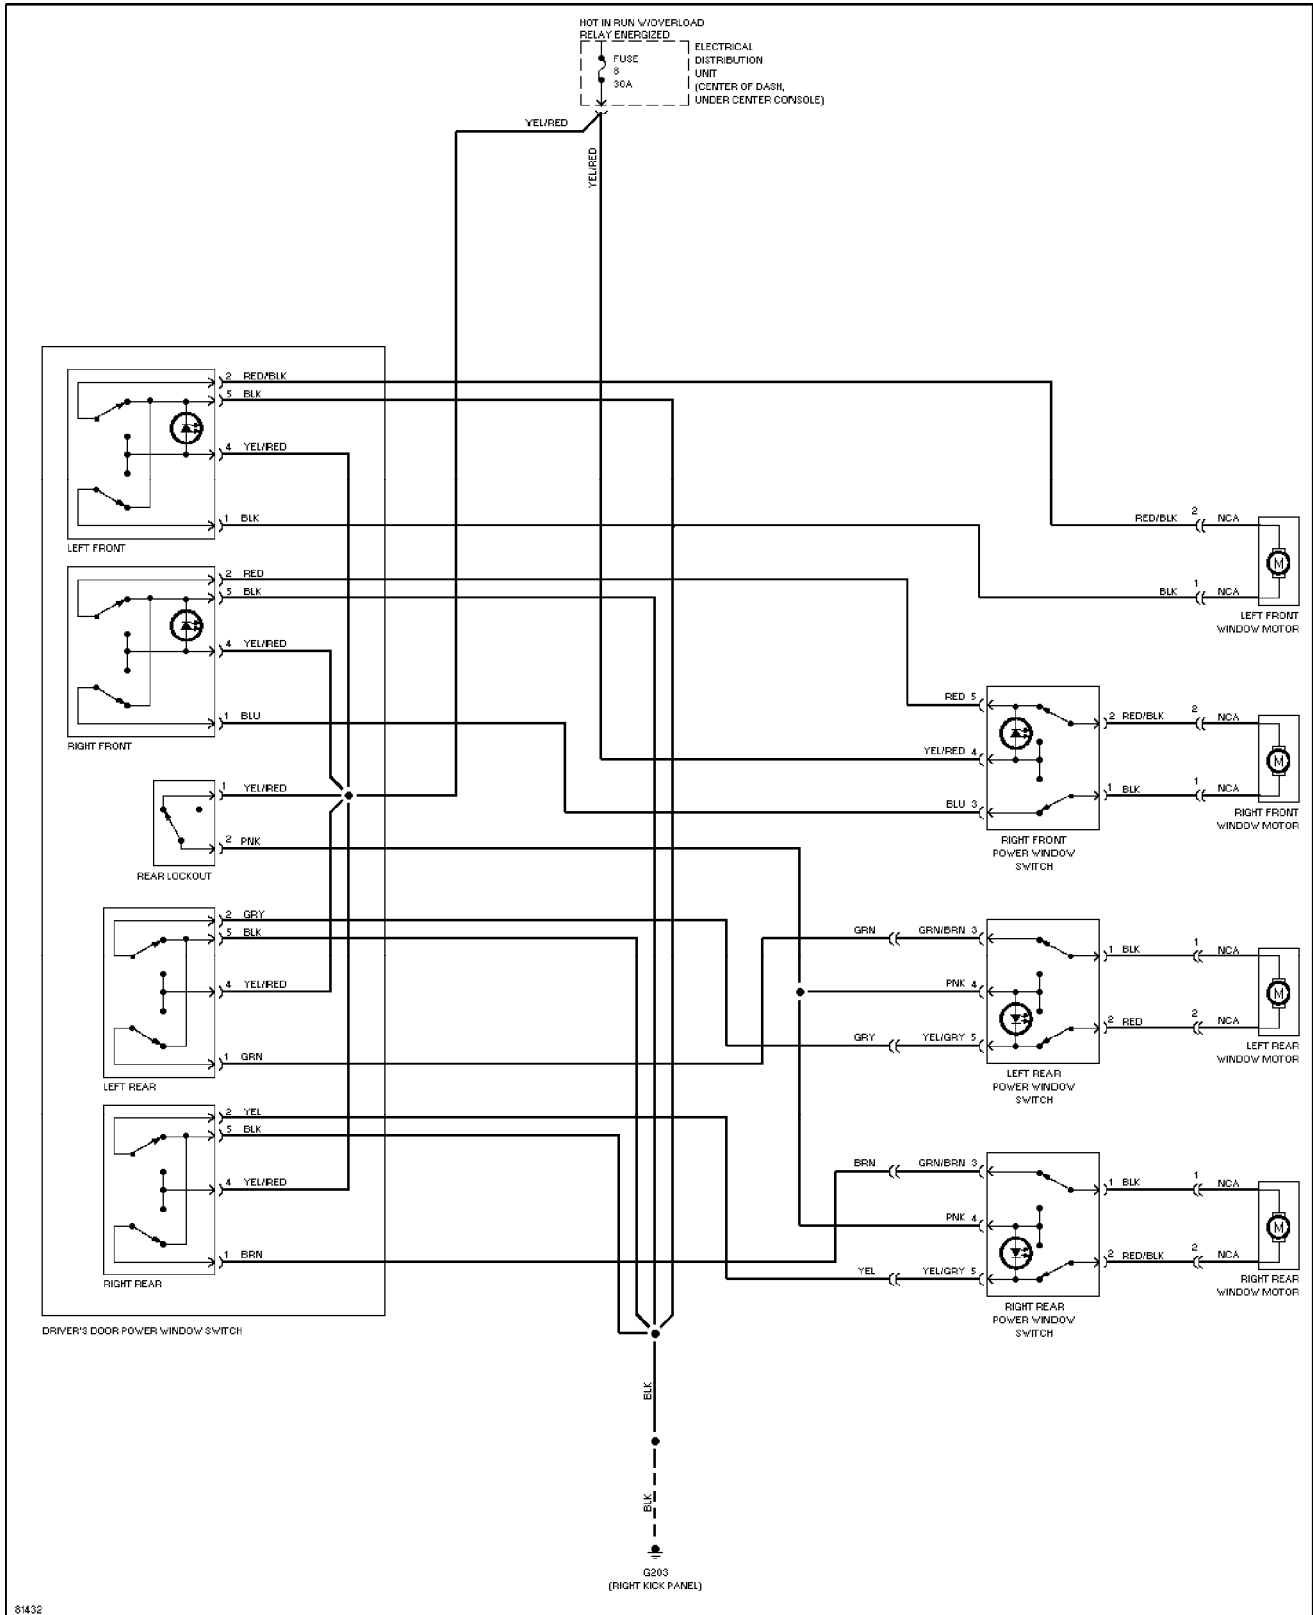

Saturday, July 24, 2004 10:39AM

SYSTEM WIRING DIAGRAMS

Power Window Circuit

1995 Volvo 940

For x

Copyright © 1998 Mitchell Repair Information Company, LLC

Saturday, July 24, 2004 10:39AM

SYSTEM WIRING DIAGRAMS