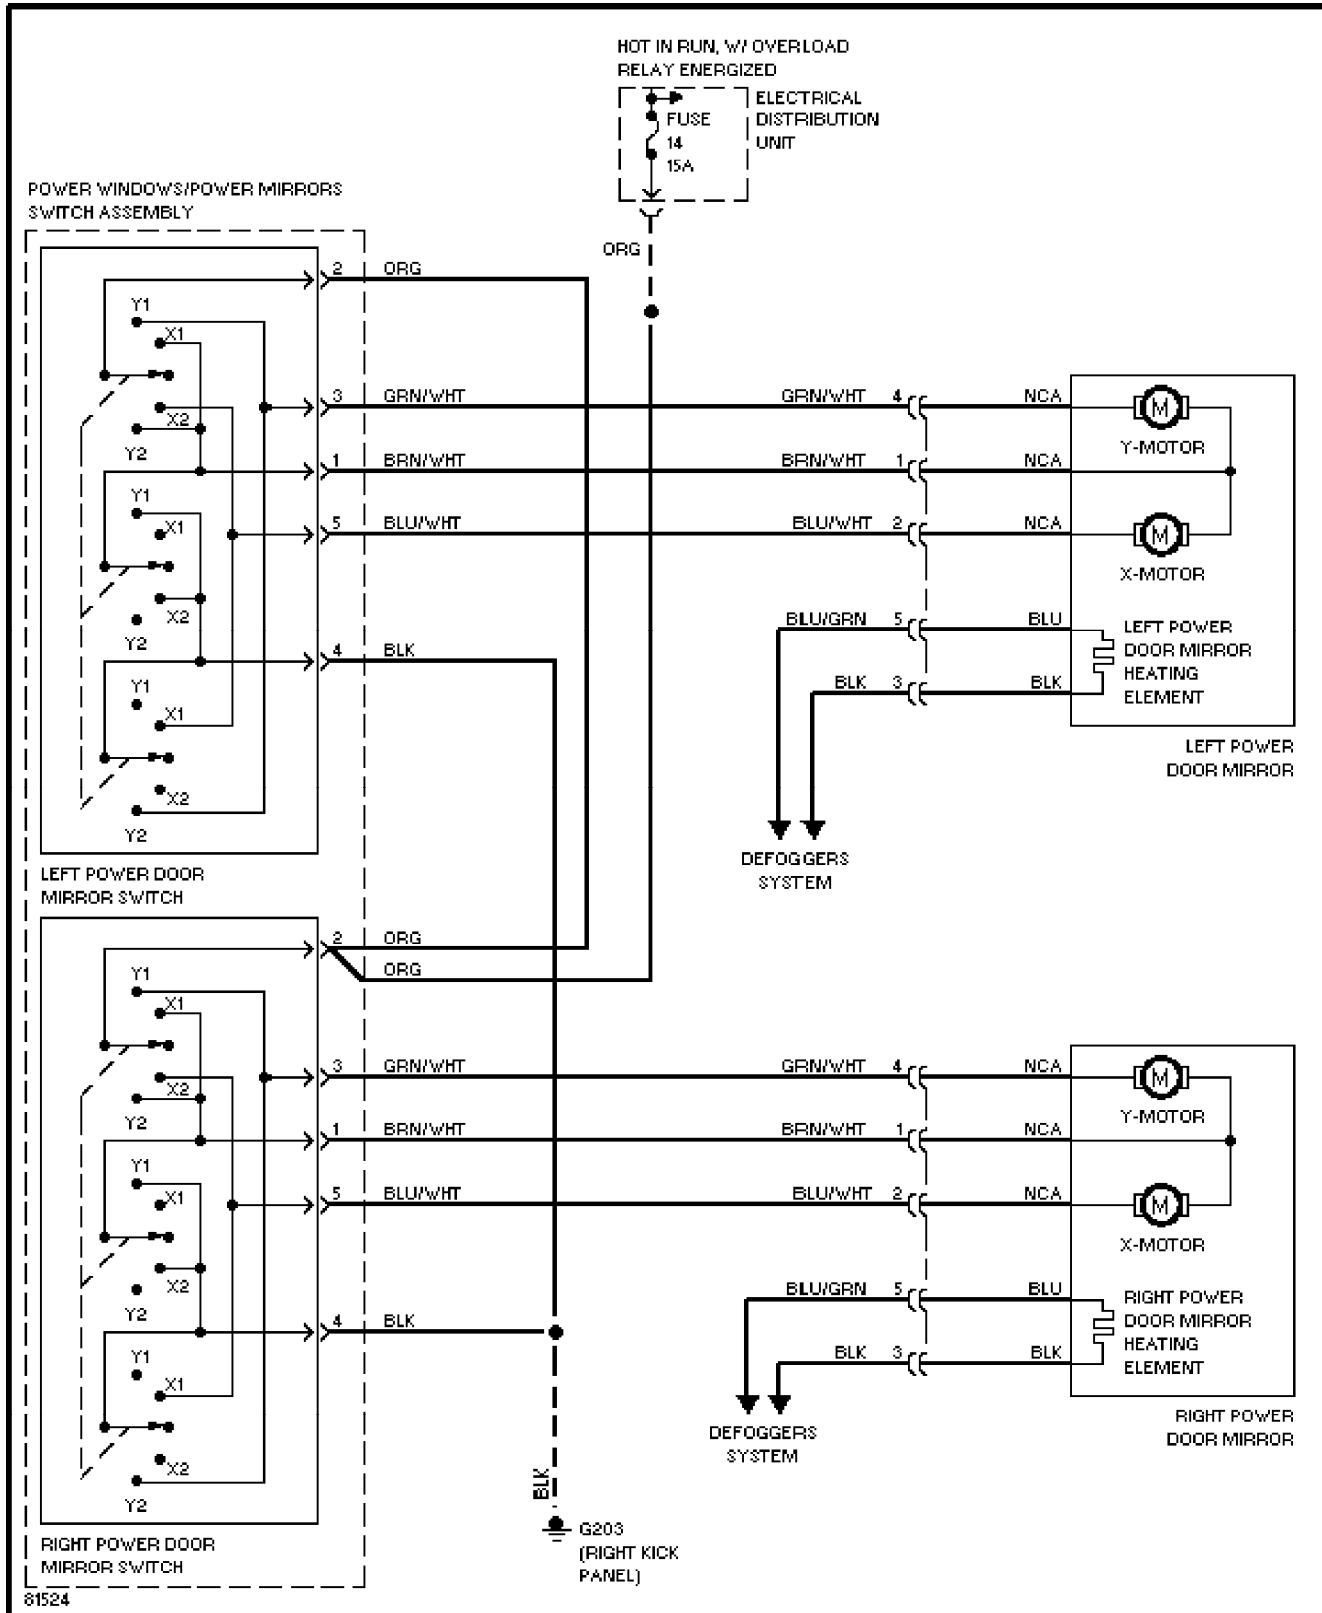

SYSTEM WIRING DIAGRAMS

Power Mirror Circuit

1995 Volvo 940

For x

Copyright © 1998 Mitchell Repair Information Company, LLC

Saturday, July 24, 2004 10:38AM