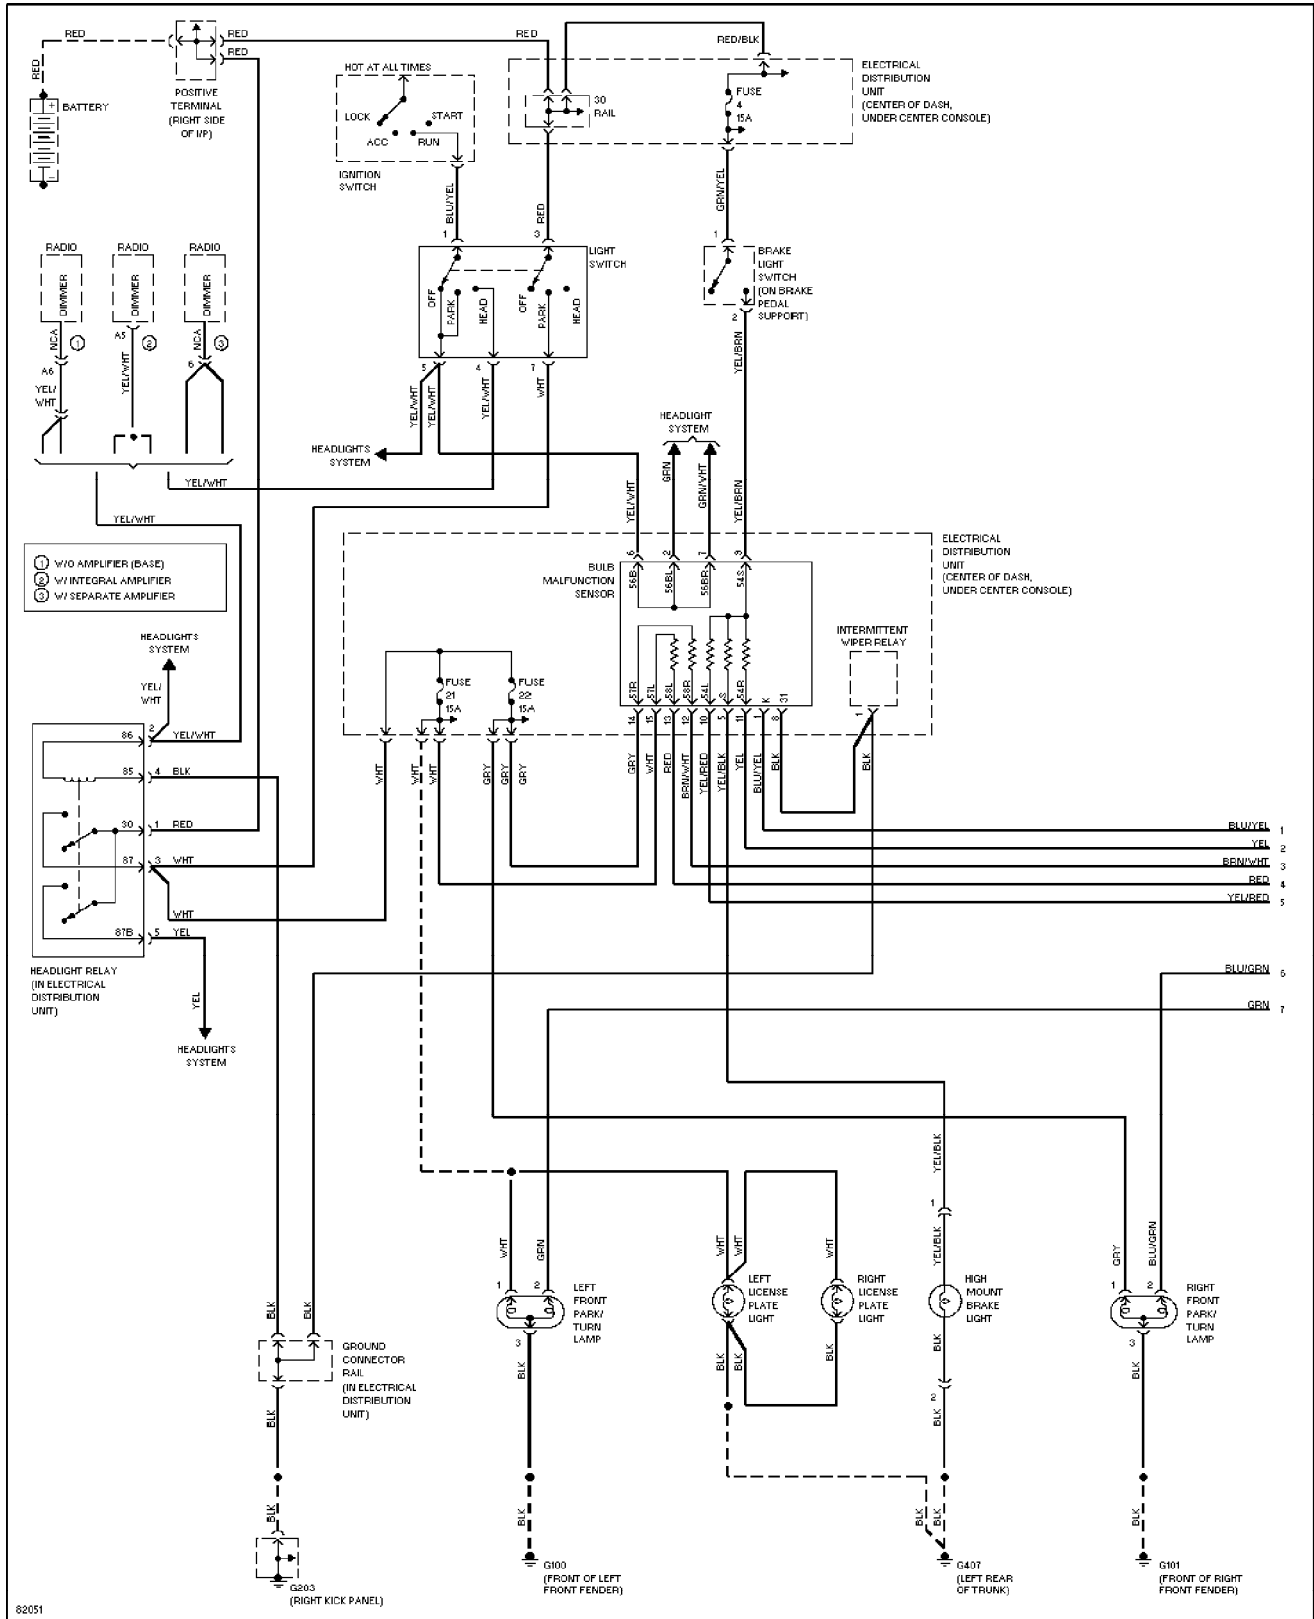

SYSTEM WIRING DIAGRAMS Exterior Lamps Circuit, Sedan (1 of 2)

1995 Volvo 940

For x

Copyright © 1998 Mitchell Repair Information Company, LLC

Saturday, July 24, 2004 10:36AM