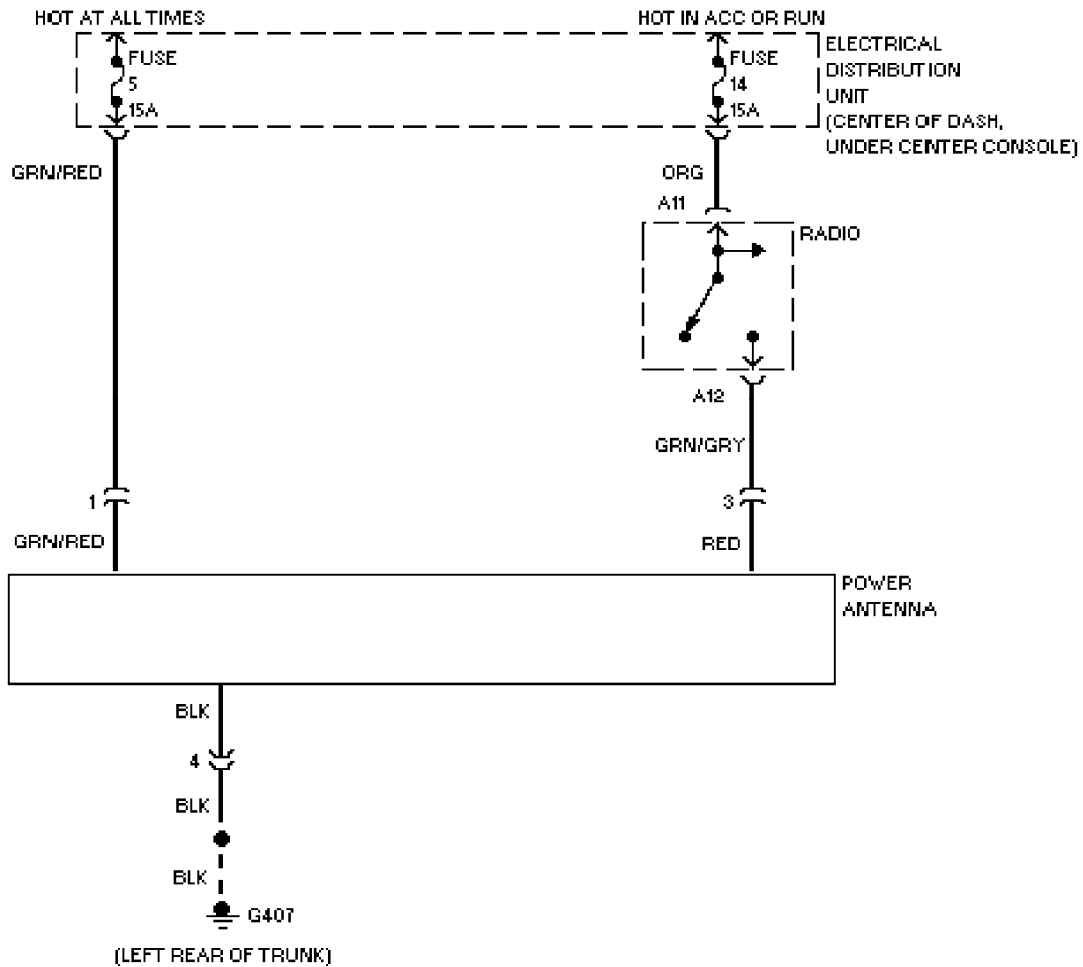

SYSTEM WIRING DIAGRAMS

Power Antenna Circuit

1995 Volvo 940

For x

Copyright © 1998 Mitchell Repair Information Company, LLC

Saturday, July 24, 2004 10:37AM