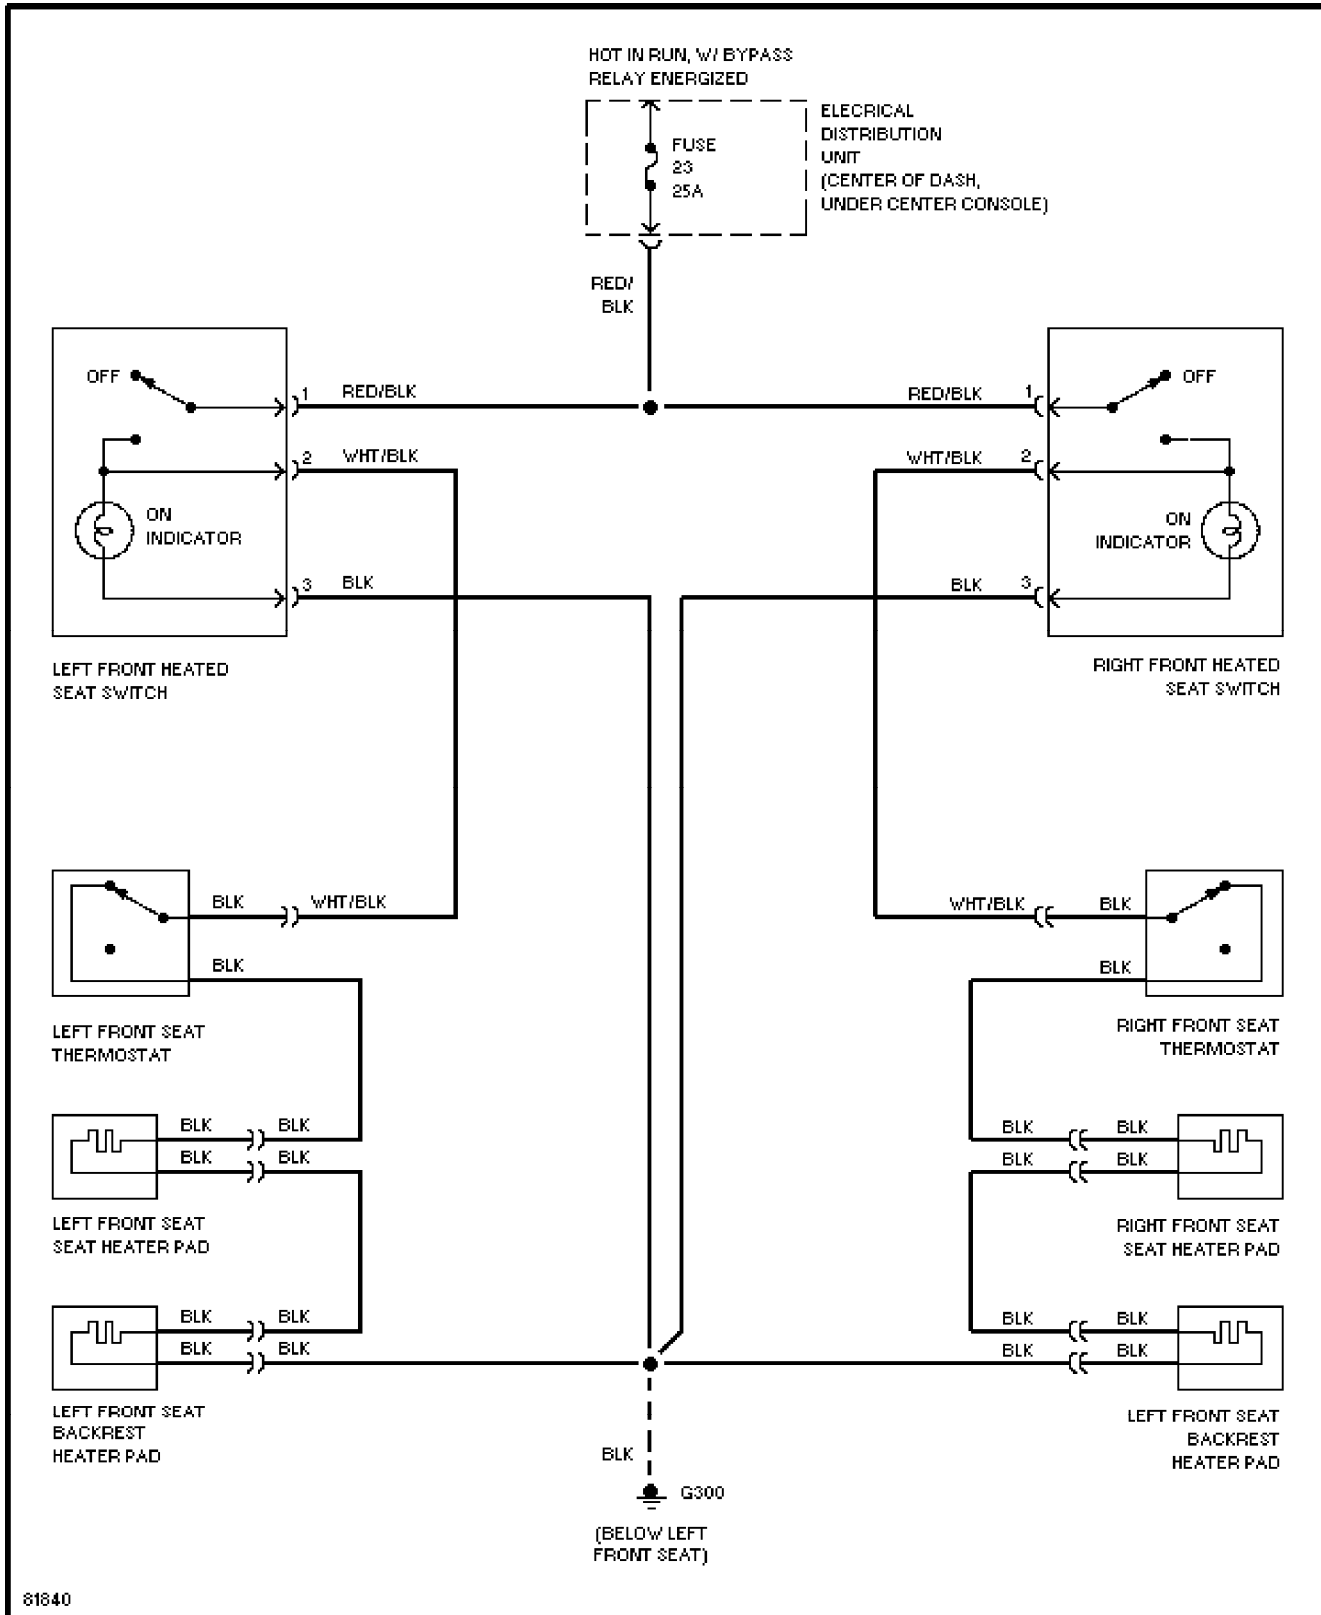

SYSTEM WIRING DIAGRAMS

Heated Seats Circuit, Normal Output

1995 Volvo 940

For x

Copyright © 1998 Mitchell Repair Information Company, LLC
Saturday, July 24, 2004 10:38AM