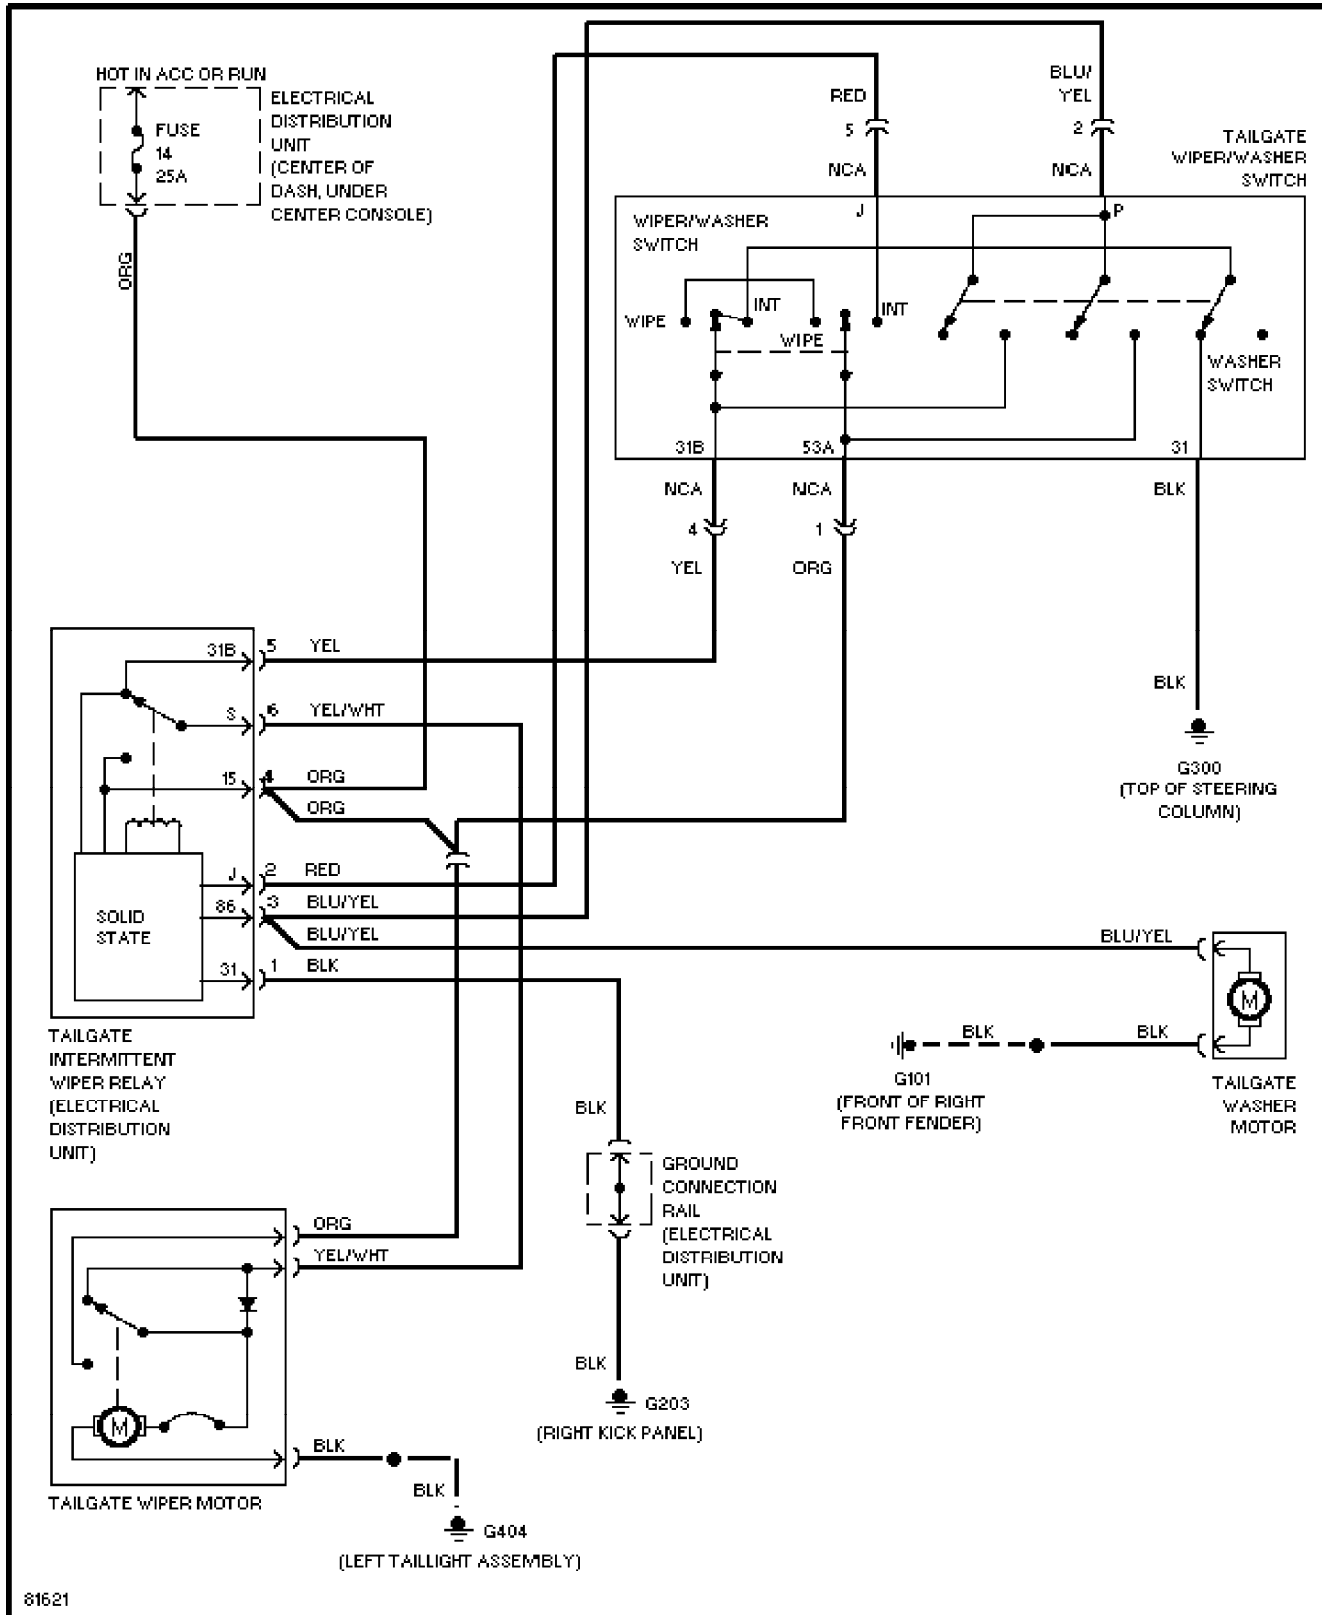

SYSTEM WIRING DIAGRAMS

Rear Wiper/Washer Circuit

1995 Volvo 940

For x

Copyright © 1998 Mitchell Repair Information Company, LLC

Saturday, July 24, 2004 10:40AM