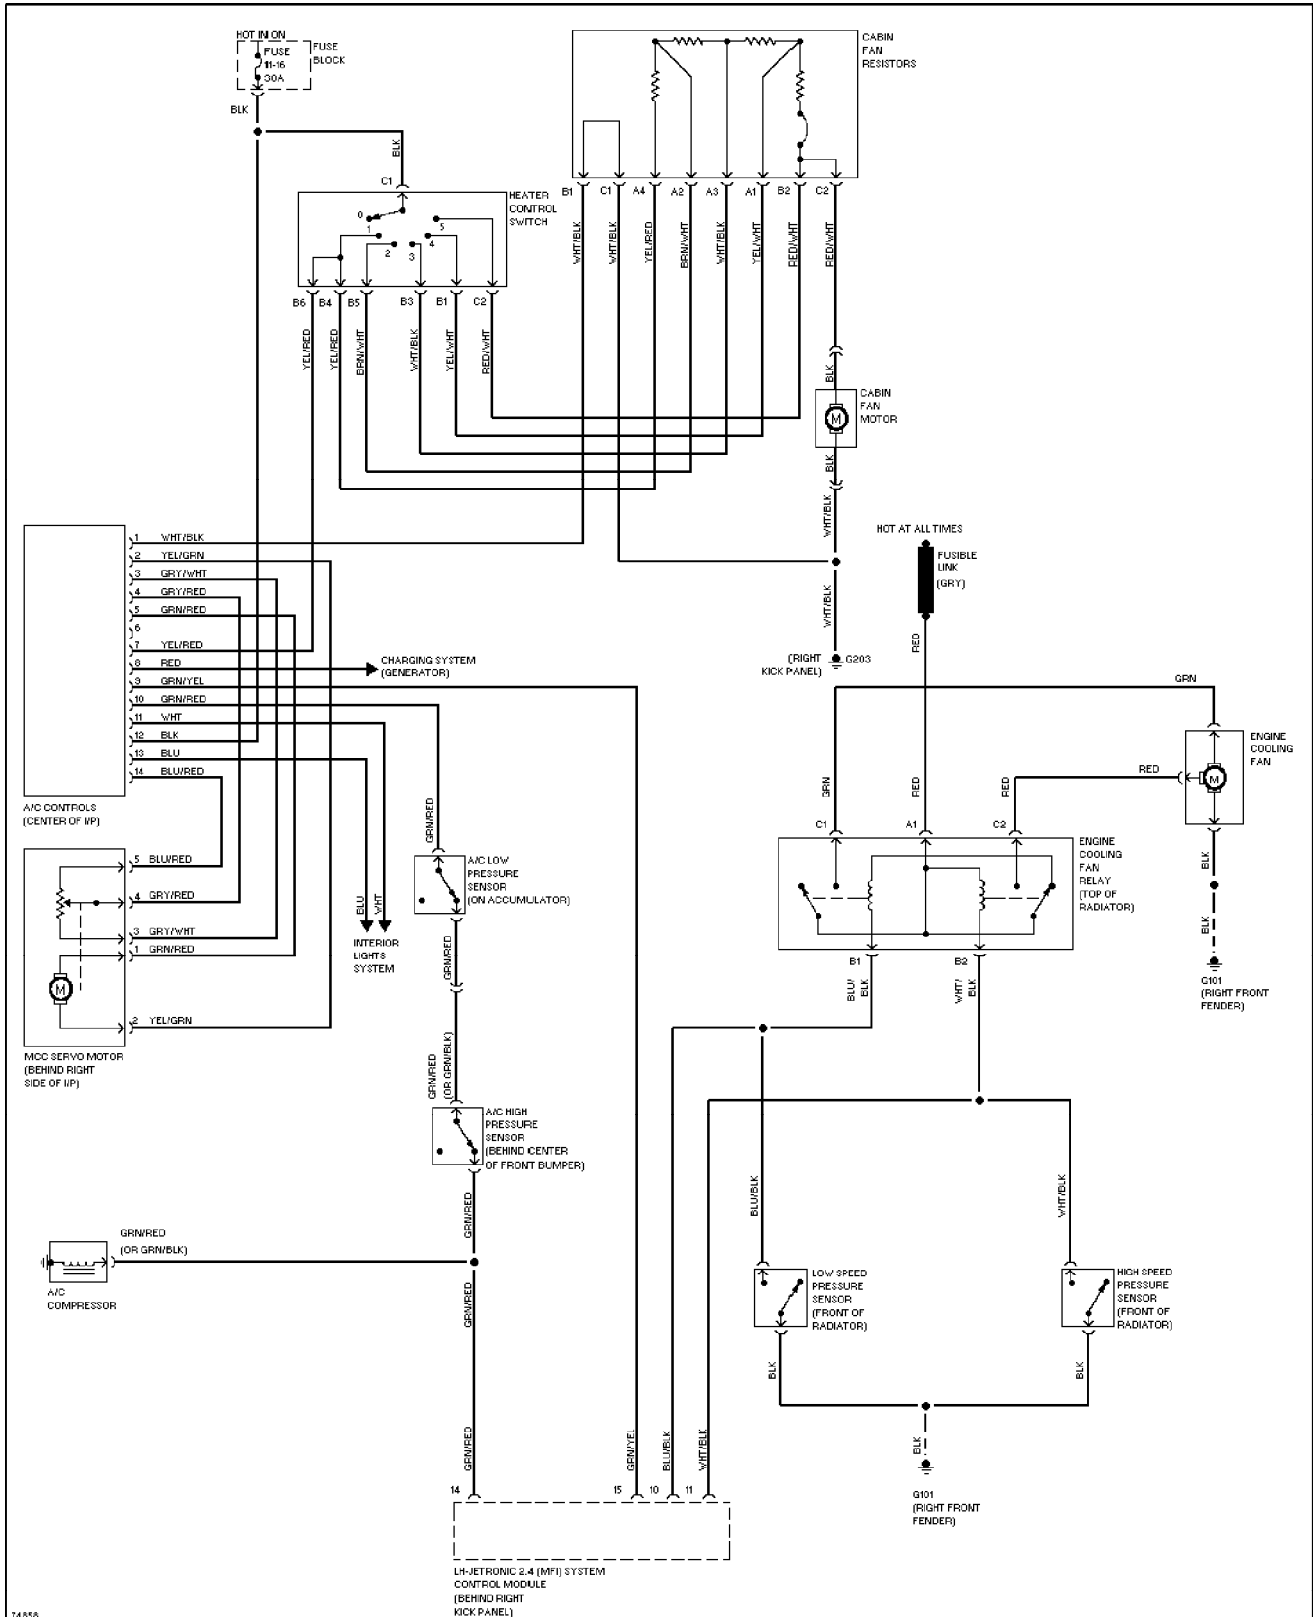

SYSTEM WIRING DIAGRAMS

Air Conditioning Circuits

1995 Volvo 940

For x

Copyright © 1998 Mitchell Repair Information Company, LLC

Saturday, July 24, 2004 10:35AM

SYSTEM WIRING DIAGRAMS

Ground Distribution Circuit