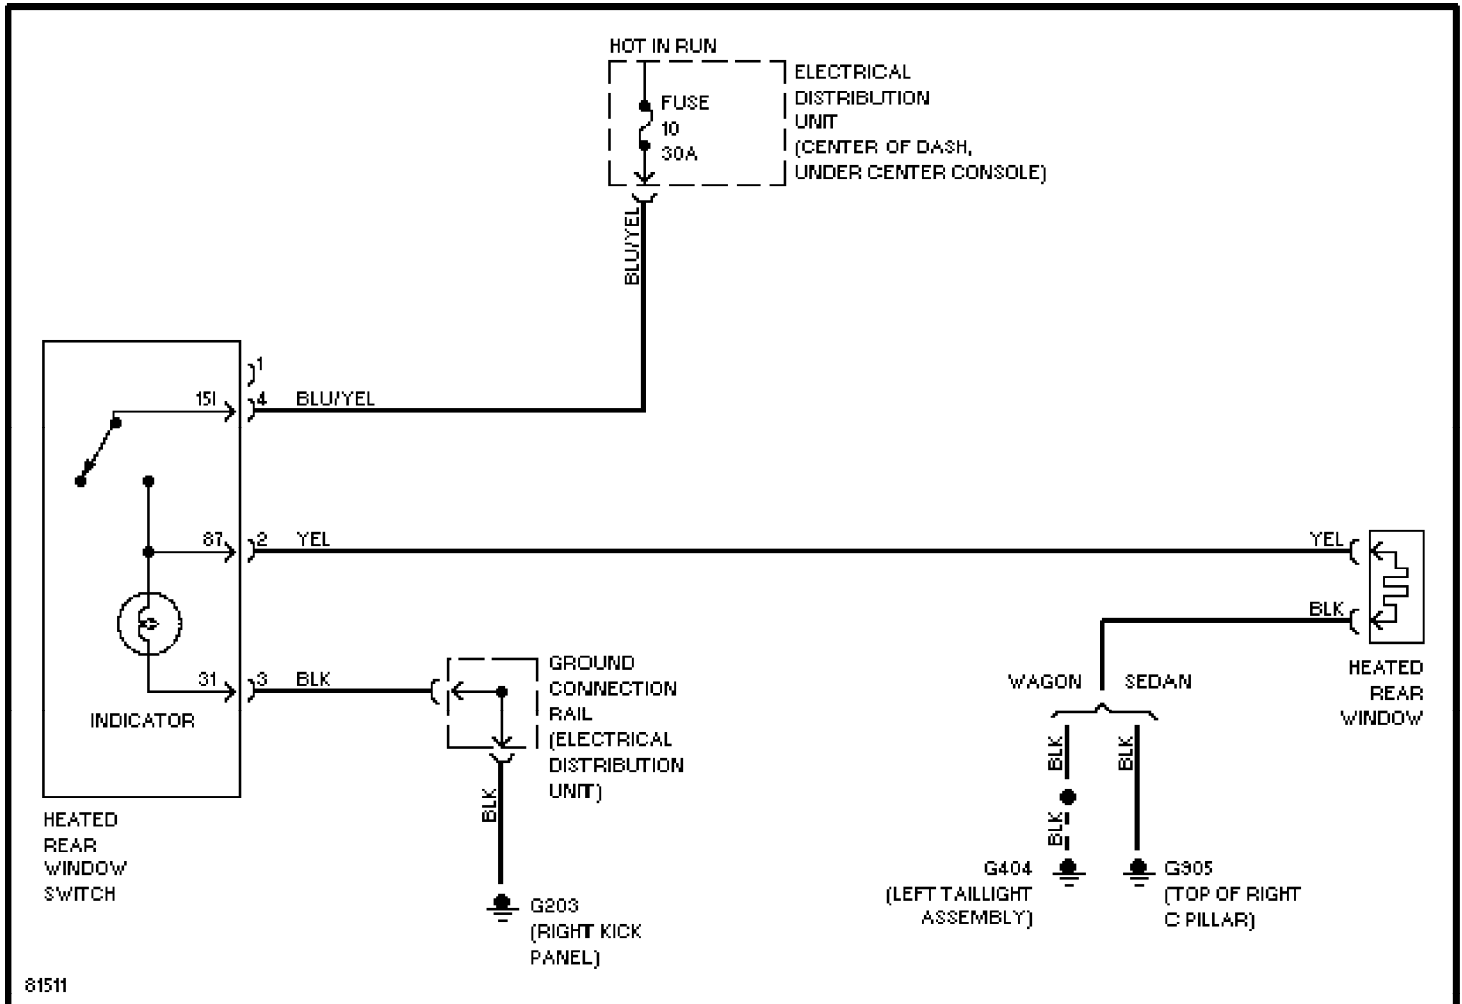

Saturday, July 24, 2004 10:35AM

SYSTEM WIRING DIAGRAMS

Defogger Circuit

1995 Volvo 940

For x

Copyright © 1998 Mitchell Repair Information Company, LLC

Saturday, July 24, 2004 10:36AM

SYSTEM WIRING DIAGRAMS