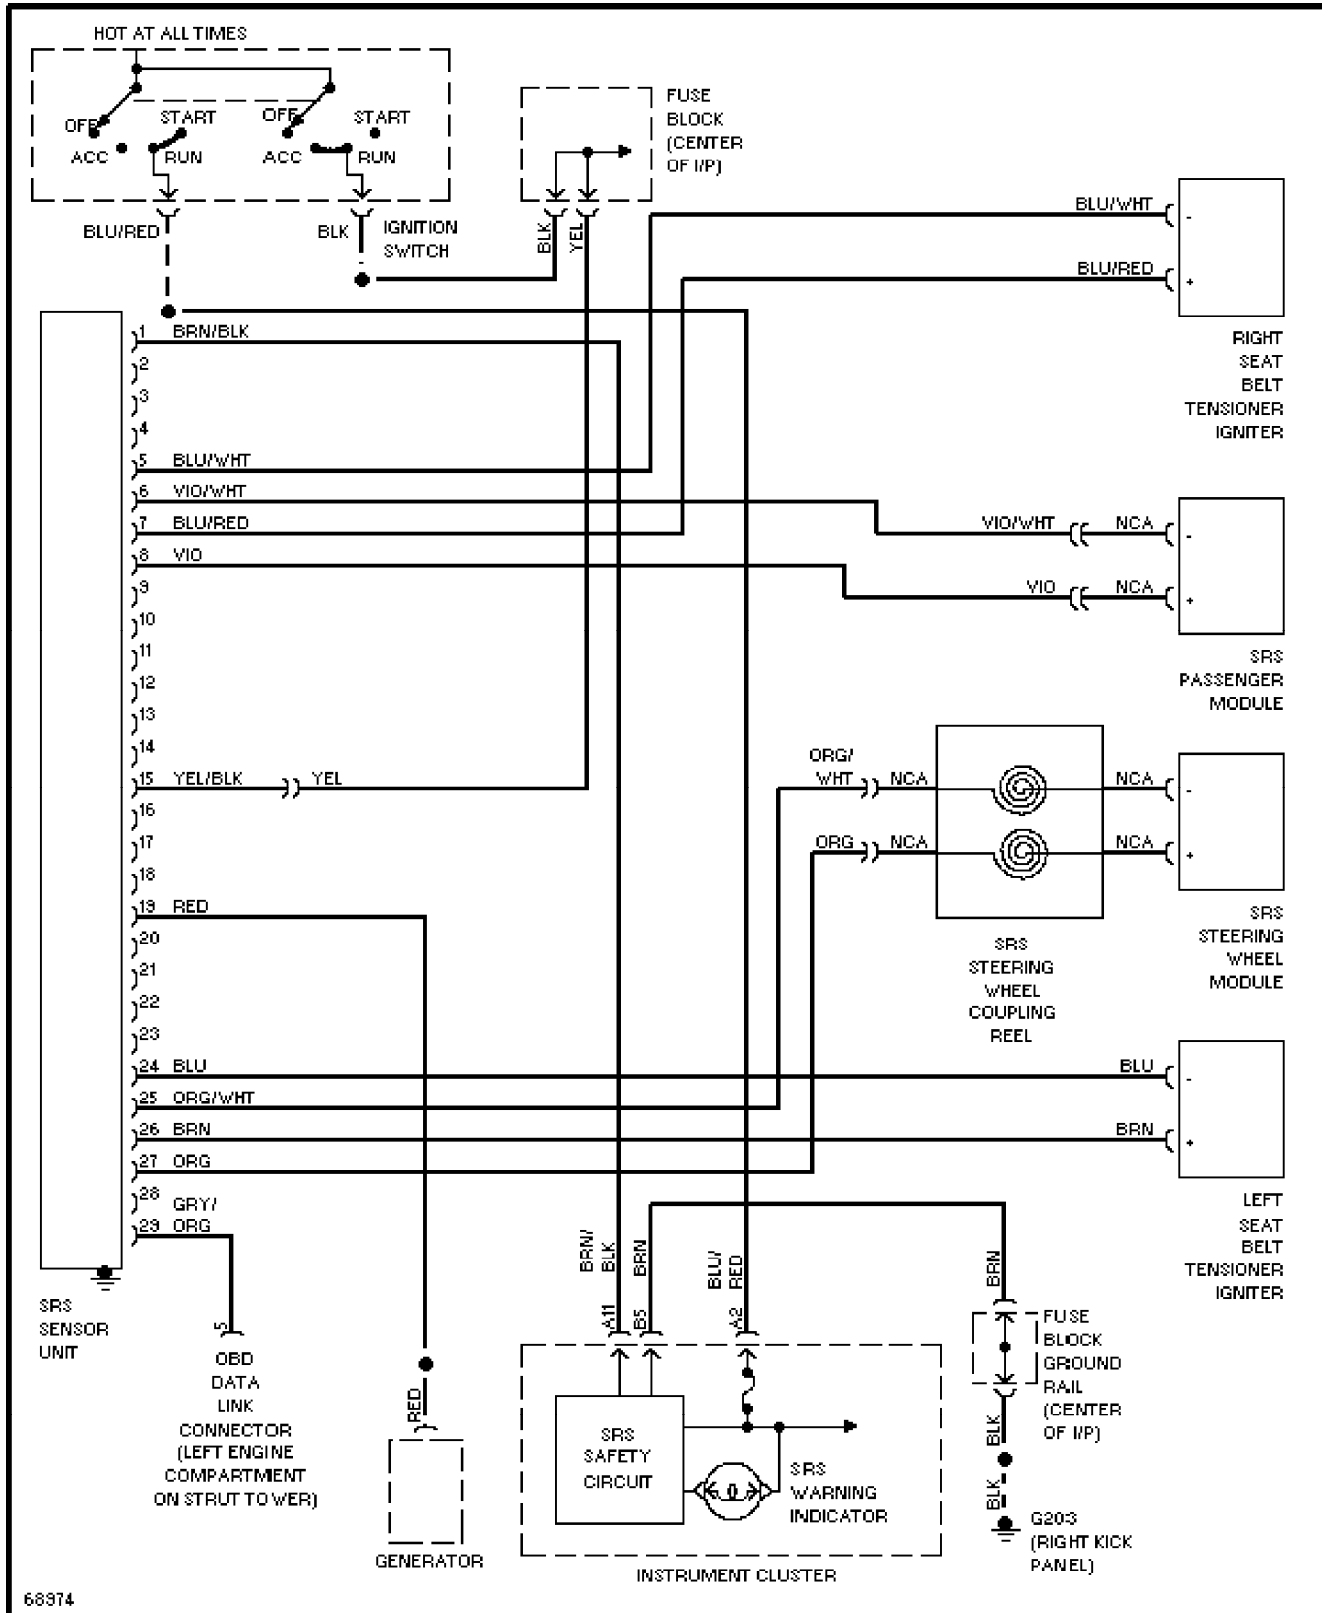

Saturday, July 24, 2004 10:39AM

SYSTEM WIRING DIAGRAMS

Shift Interlock Circuit

1995 Volvo 940

For x

Copyright © 1998 Mitchell Repair Information Company, LLC

Saturday, July 24, 2004 10:39AM

SYSTEM WIRING DIAGRAMS

For x

Copyright © 1998 Mitchell Repair Information Company, LLC

Saturday, July 24, 2004 10:39AM

SYSTEM WIRING DIAGRAMS

Supplemental Restraint Circuit

1995 Volvo 940

For x

Copyright © 1998 Mitchell Repair Information Company, LLC
 Saturday, July 24, 2004 10:39AM

SYSTEM WIRING DIAGRAMS

Overdrive Circuit

1995 Volvo 940

For x

Copyright © 1998 Mitchell Repair Information Company, LLC

Saturday, July 24, 2004 10:39AM

SYSTEM WIRING DIAGRAMS

Warning System Circuits