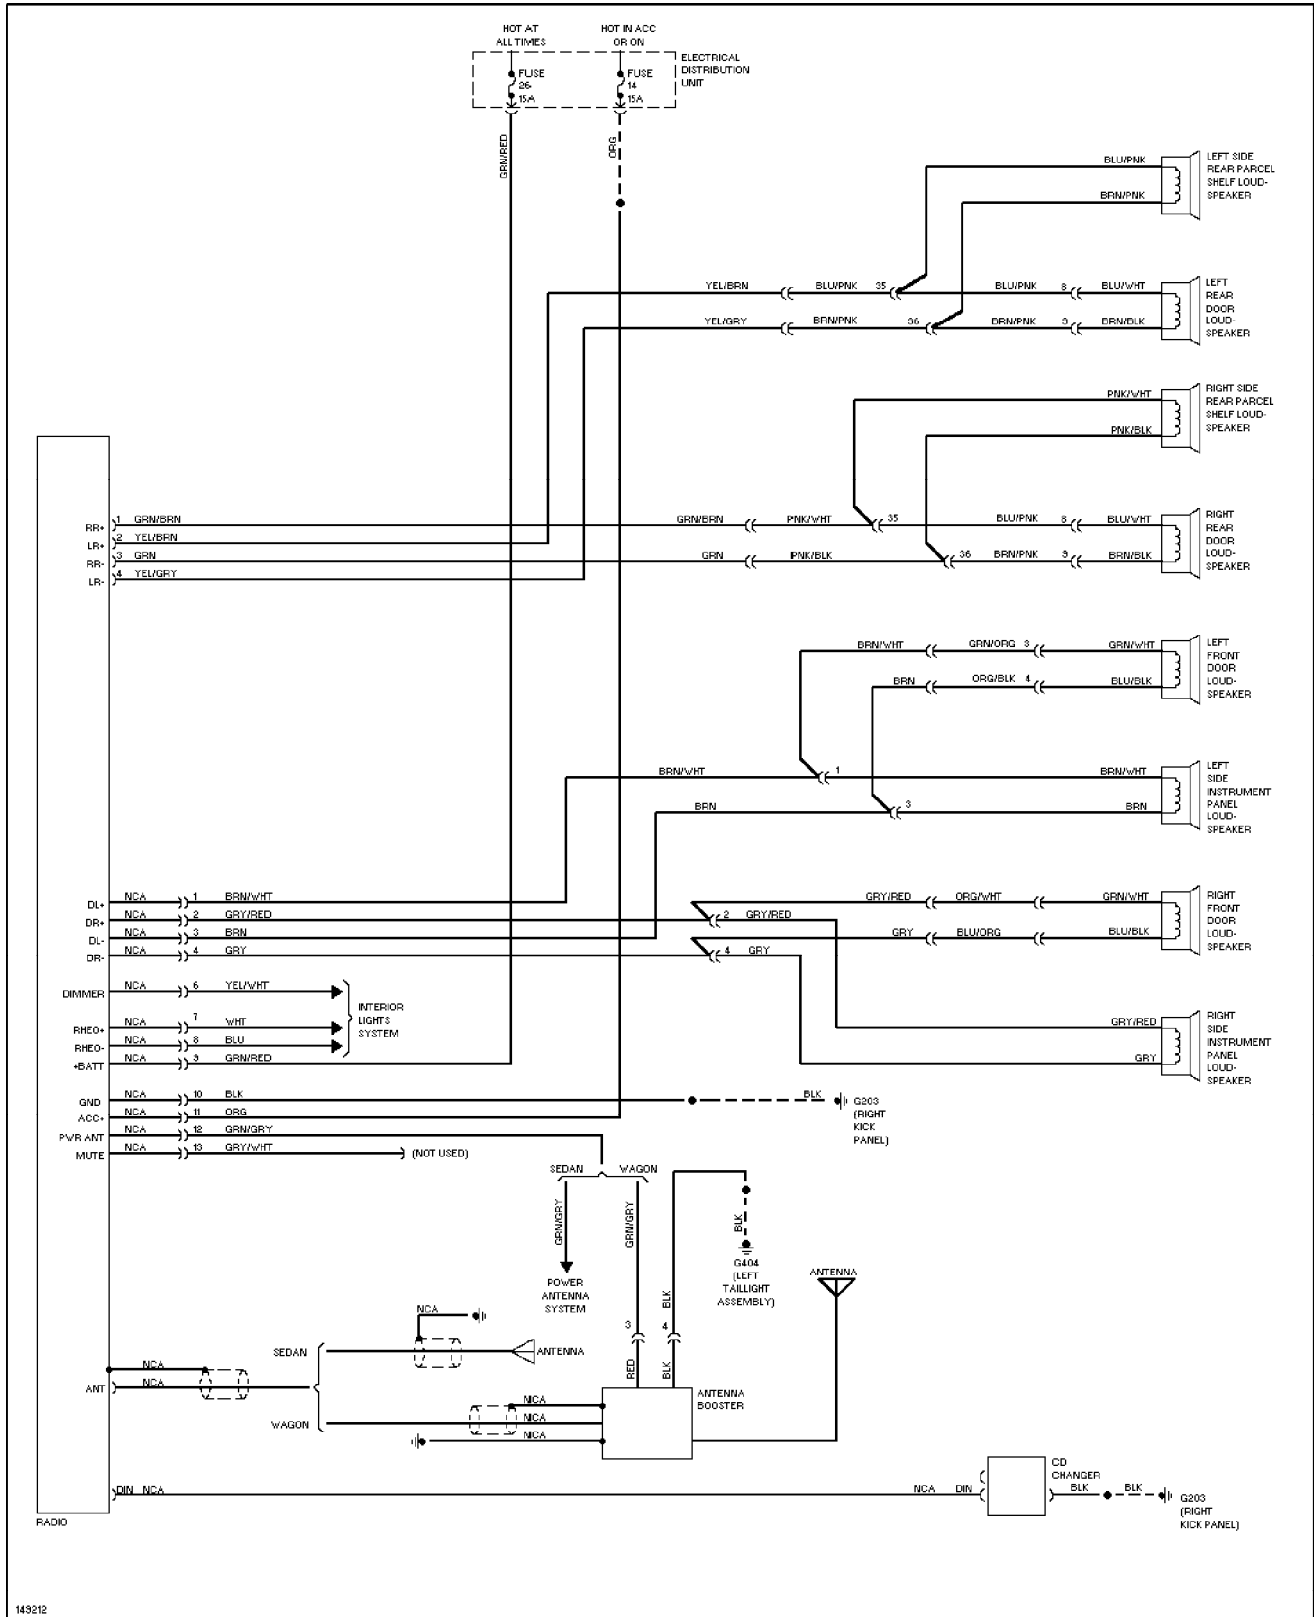

Saturday, July 24, 2004 10:39AM

SYSTEM WIRING DIAGRAMS

Power Window Circuit

1995 Volvo 940

For x

Copyright © 1998 Mitchell Repair Information Company, LLC

Saturday, July 24, 2004 10:39AM

SYSTEM WIRING DIAGRAMS

Saturday, July 24, 2004 10:39AM

SYSTEM WIRING DIAGRAMS

Shift Interlock Circuit

1995 Volvo 940

For x

Copyright © 1998 Mitchell Repair Information Company, LLC

Saturday, July 24, 2004 10:39AM

SYSTEM WIRING DIAGRAMS