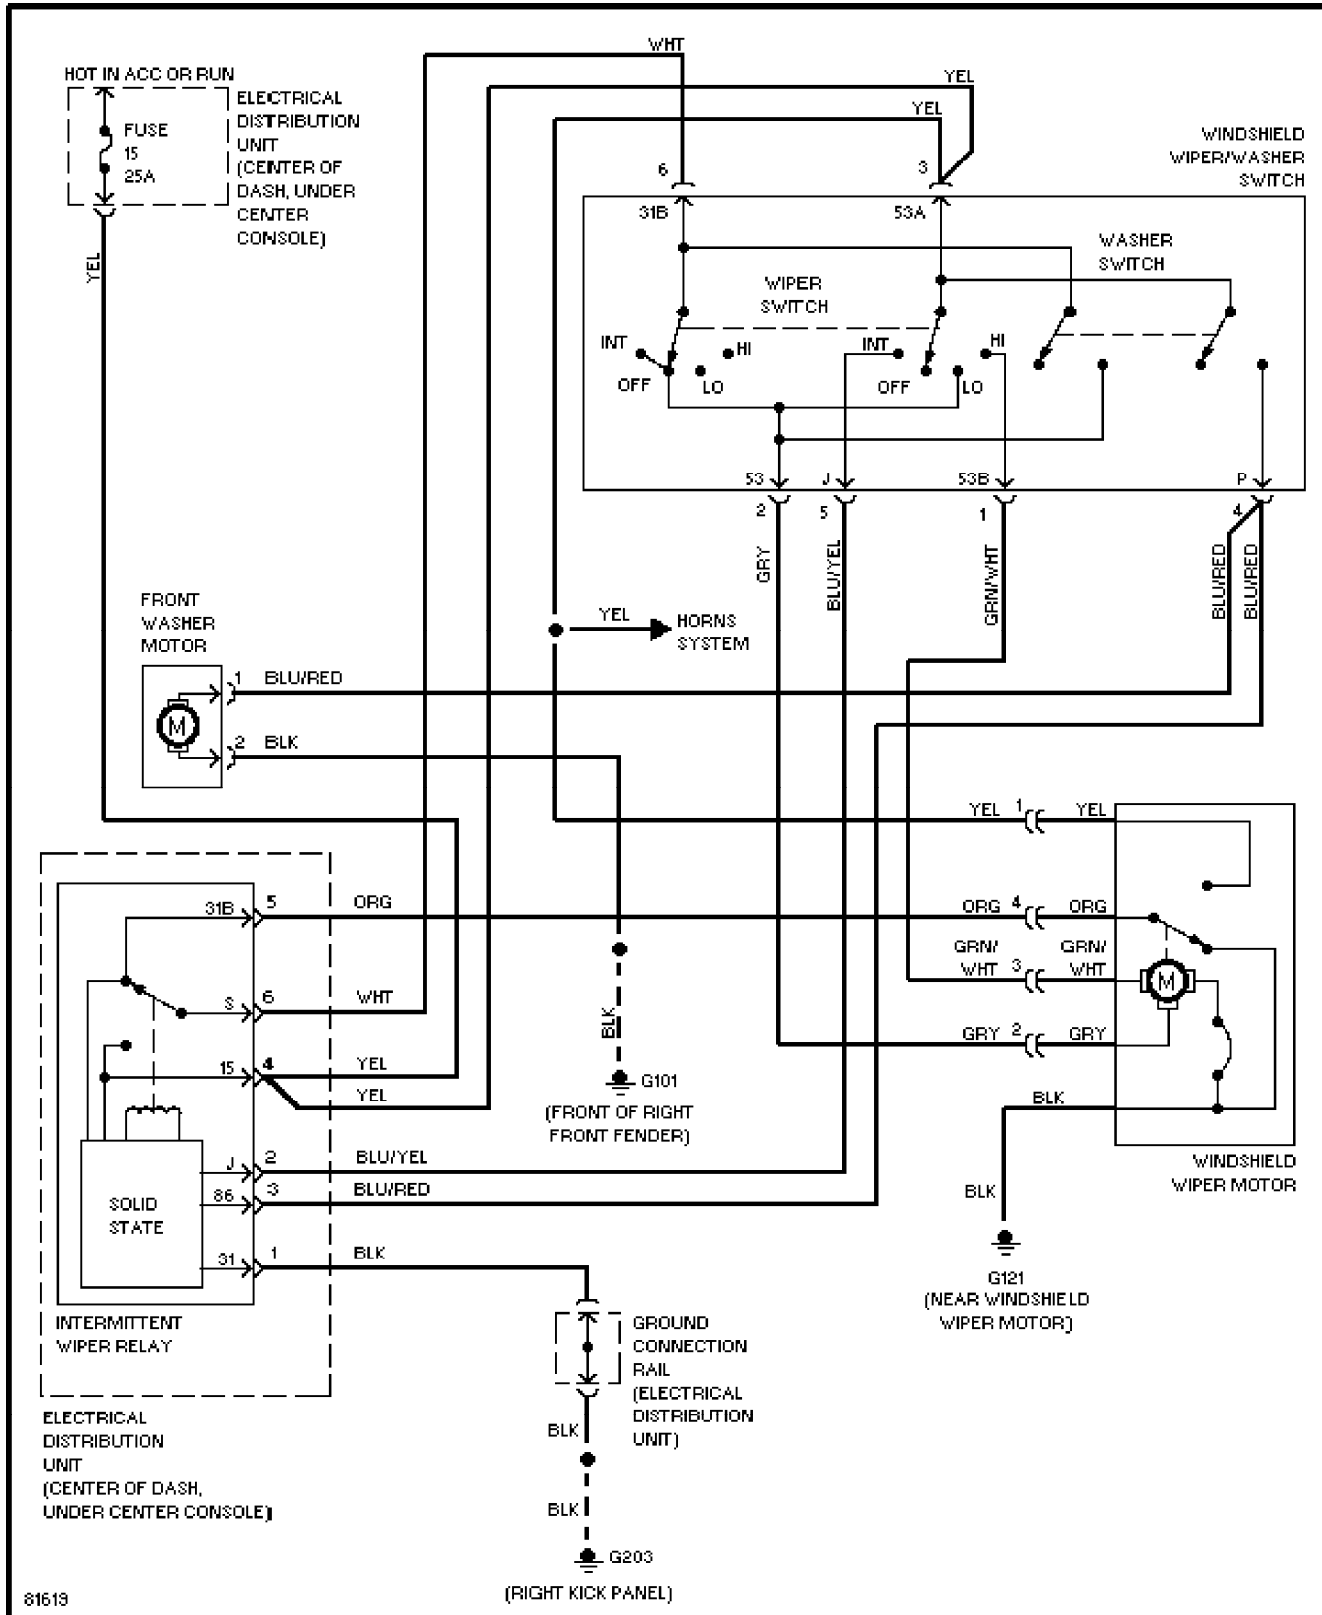

SYSTEM WIRING DIAGRAMS

Front Wiper/Washer Circuit

1995 Volvo 940

For x

Copyright © 1998 Mitchell Repair Information Company, LLC

Saturday, July 24, 2004 10:40AM