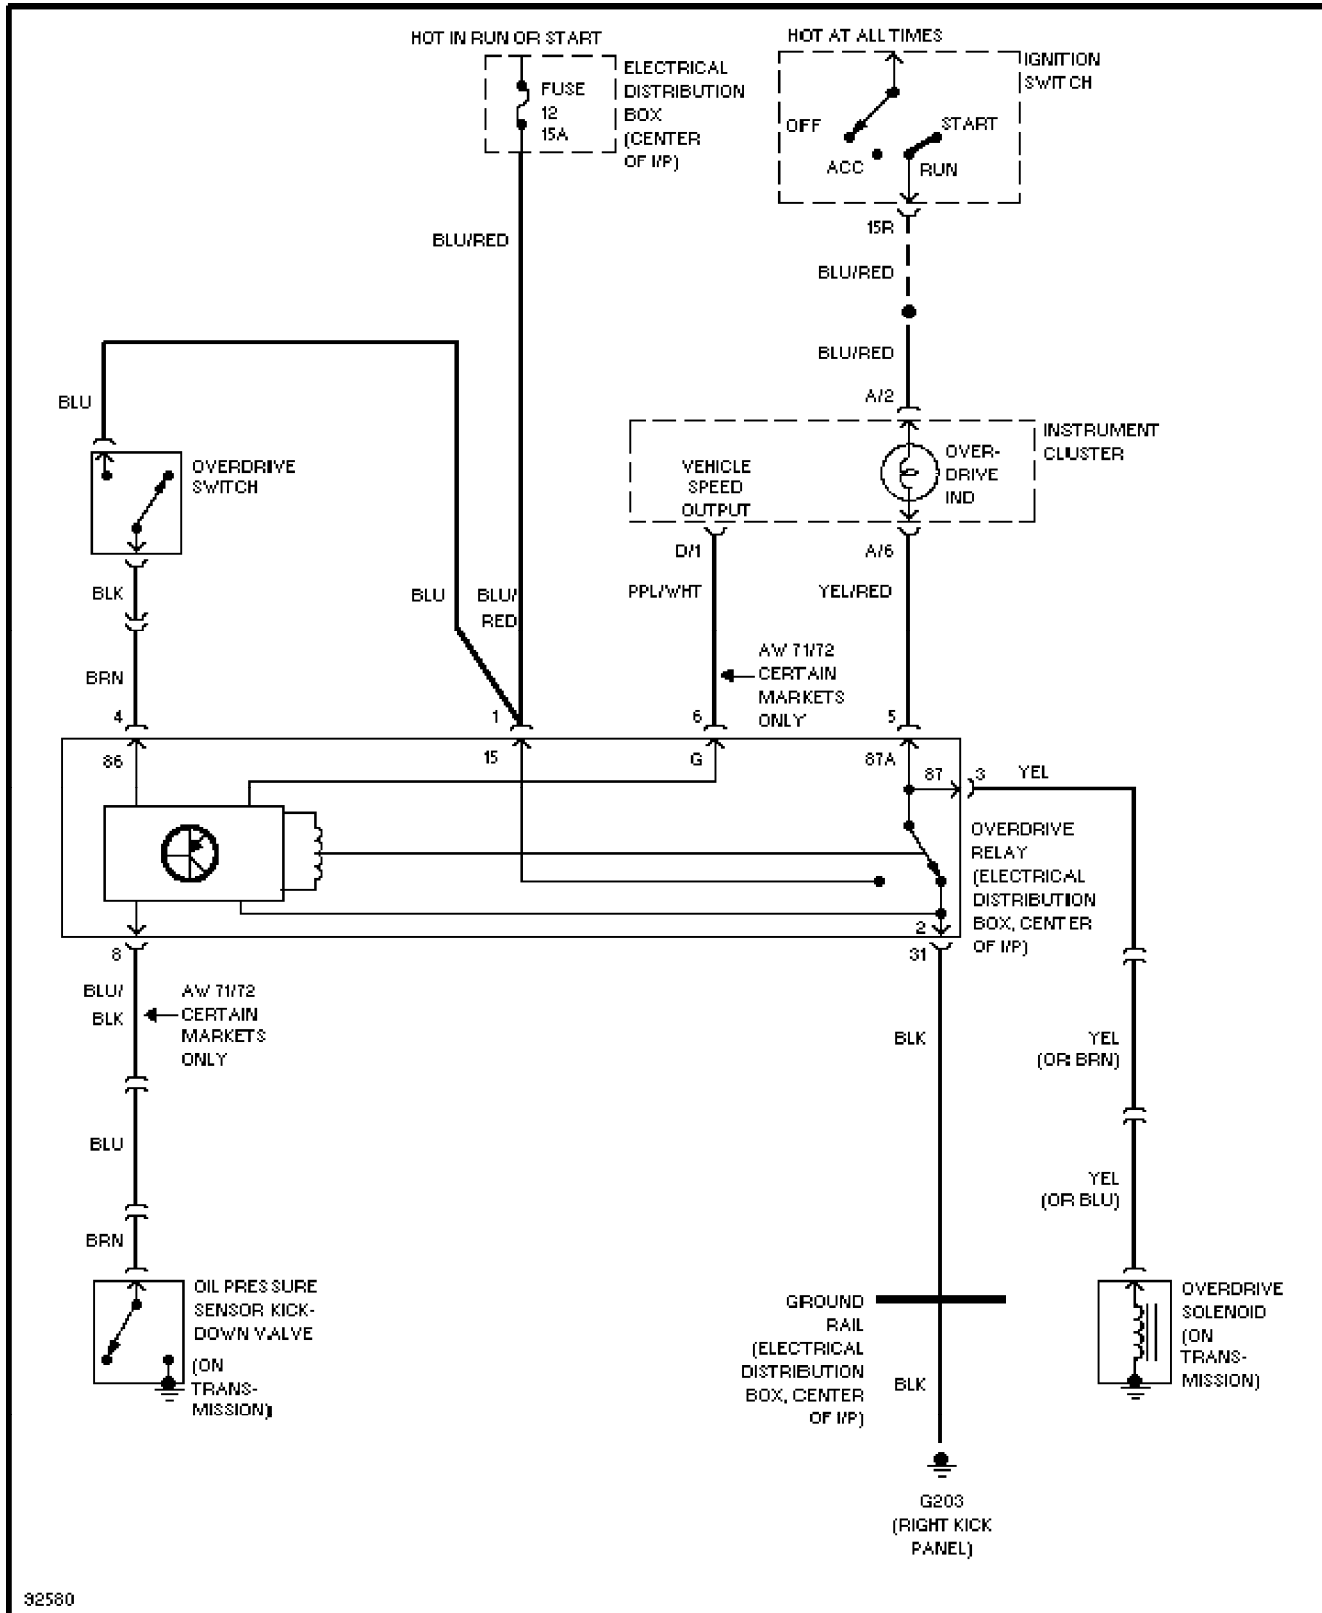

SYSTEM WIRING DIAGRAMS

Overdrive Circuit

1995 Volvo 940

For x

Copyright © 1998 Mitchell Repair Information Company, LLC

Saturday, July 24, 2004 10:39AM

SYSTEM WIRING DIAGRAMS

Warning System Circuits