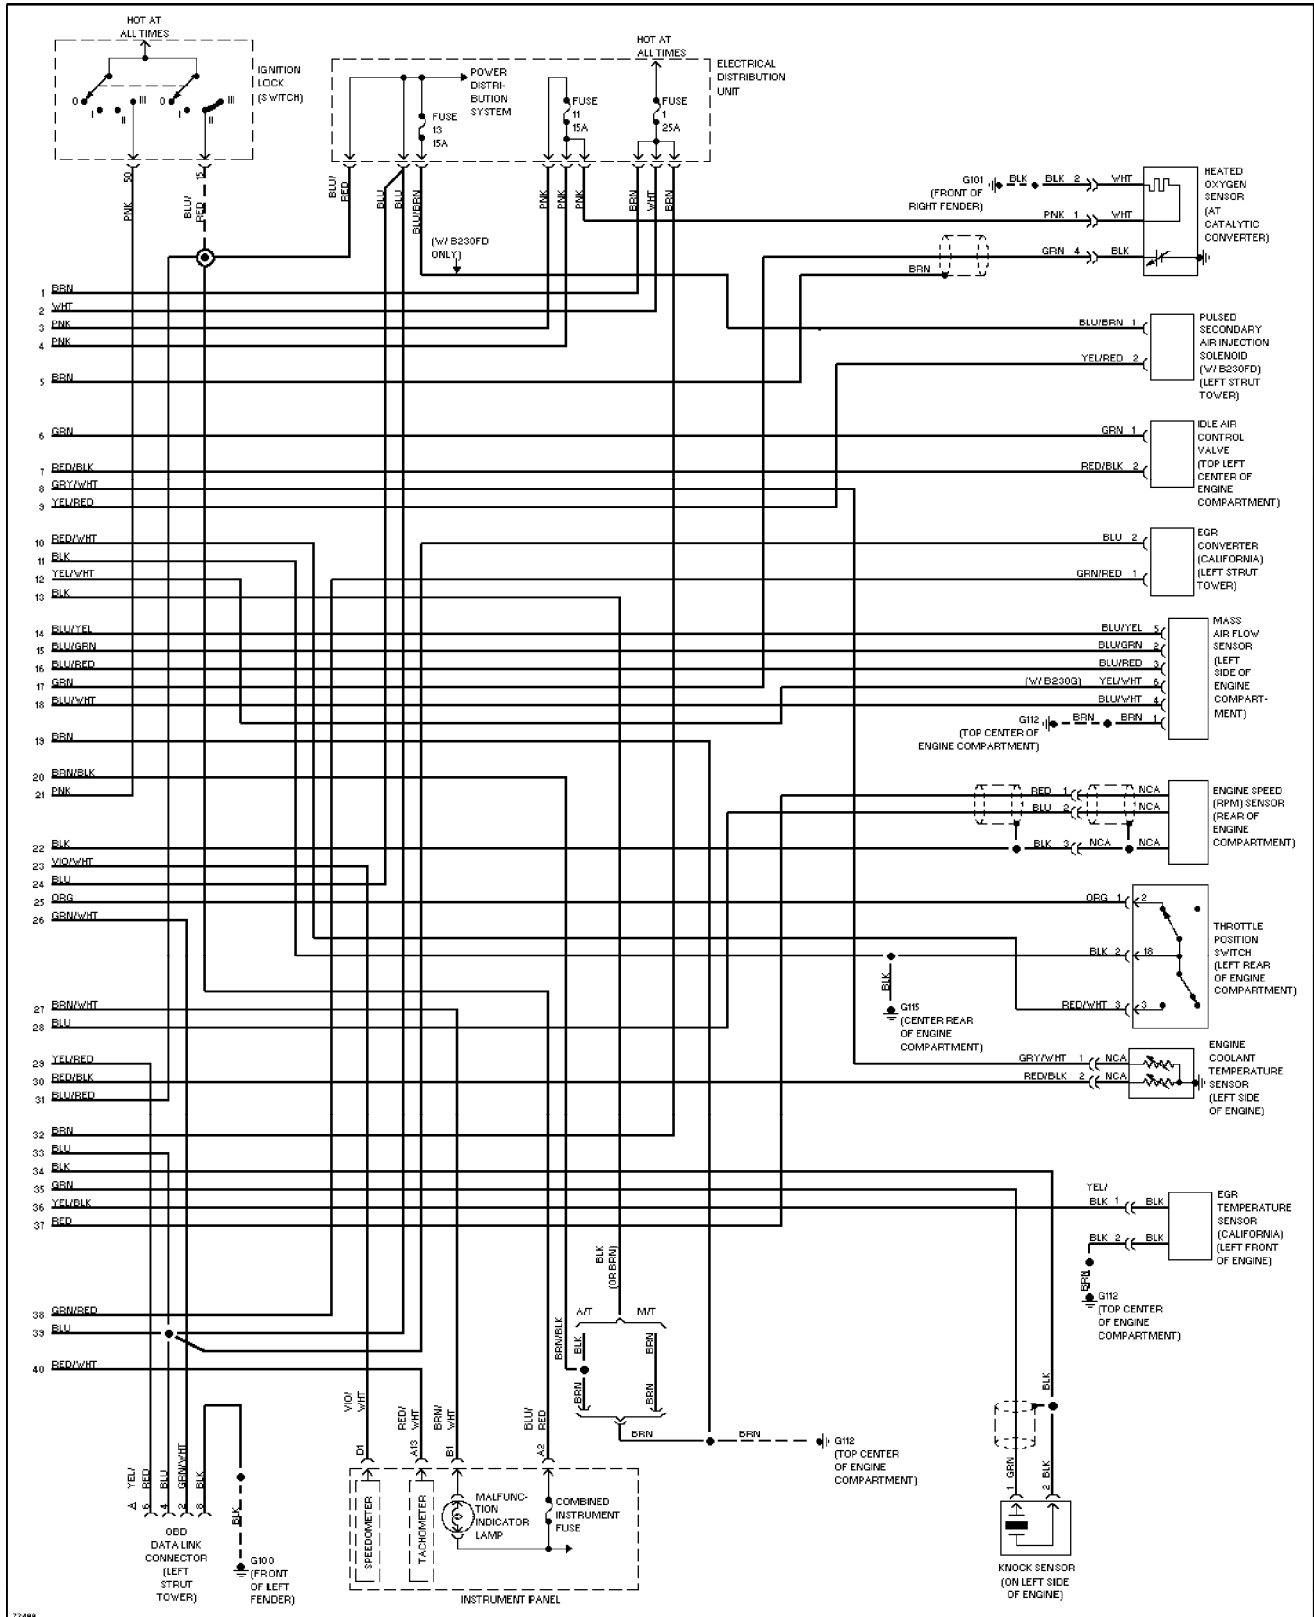

SYSTEM WIRING DIAGRAMS

2.3L Non-Turbo, Engine Performance Circuits (2 of 2)

1995 Volvo 940

For x

Copyright © 1998 Mitchell Repair Information Company, LLC
Saturday, July 24, 2004 10:36AM