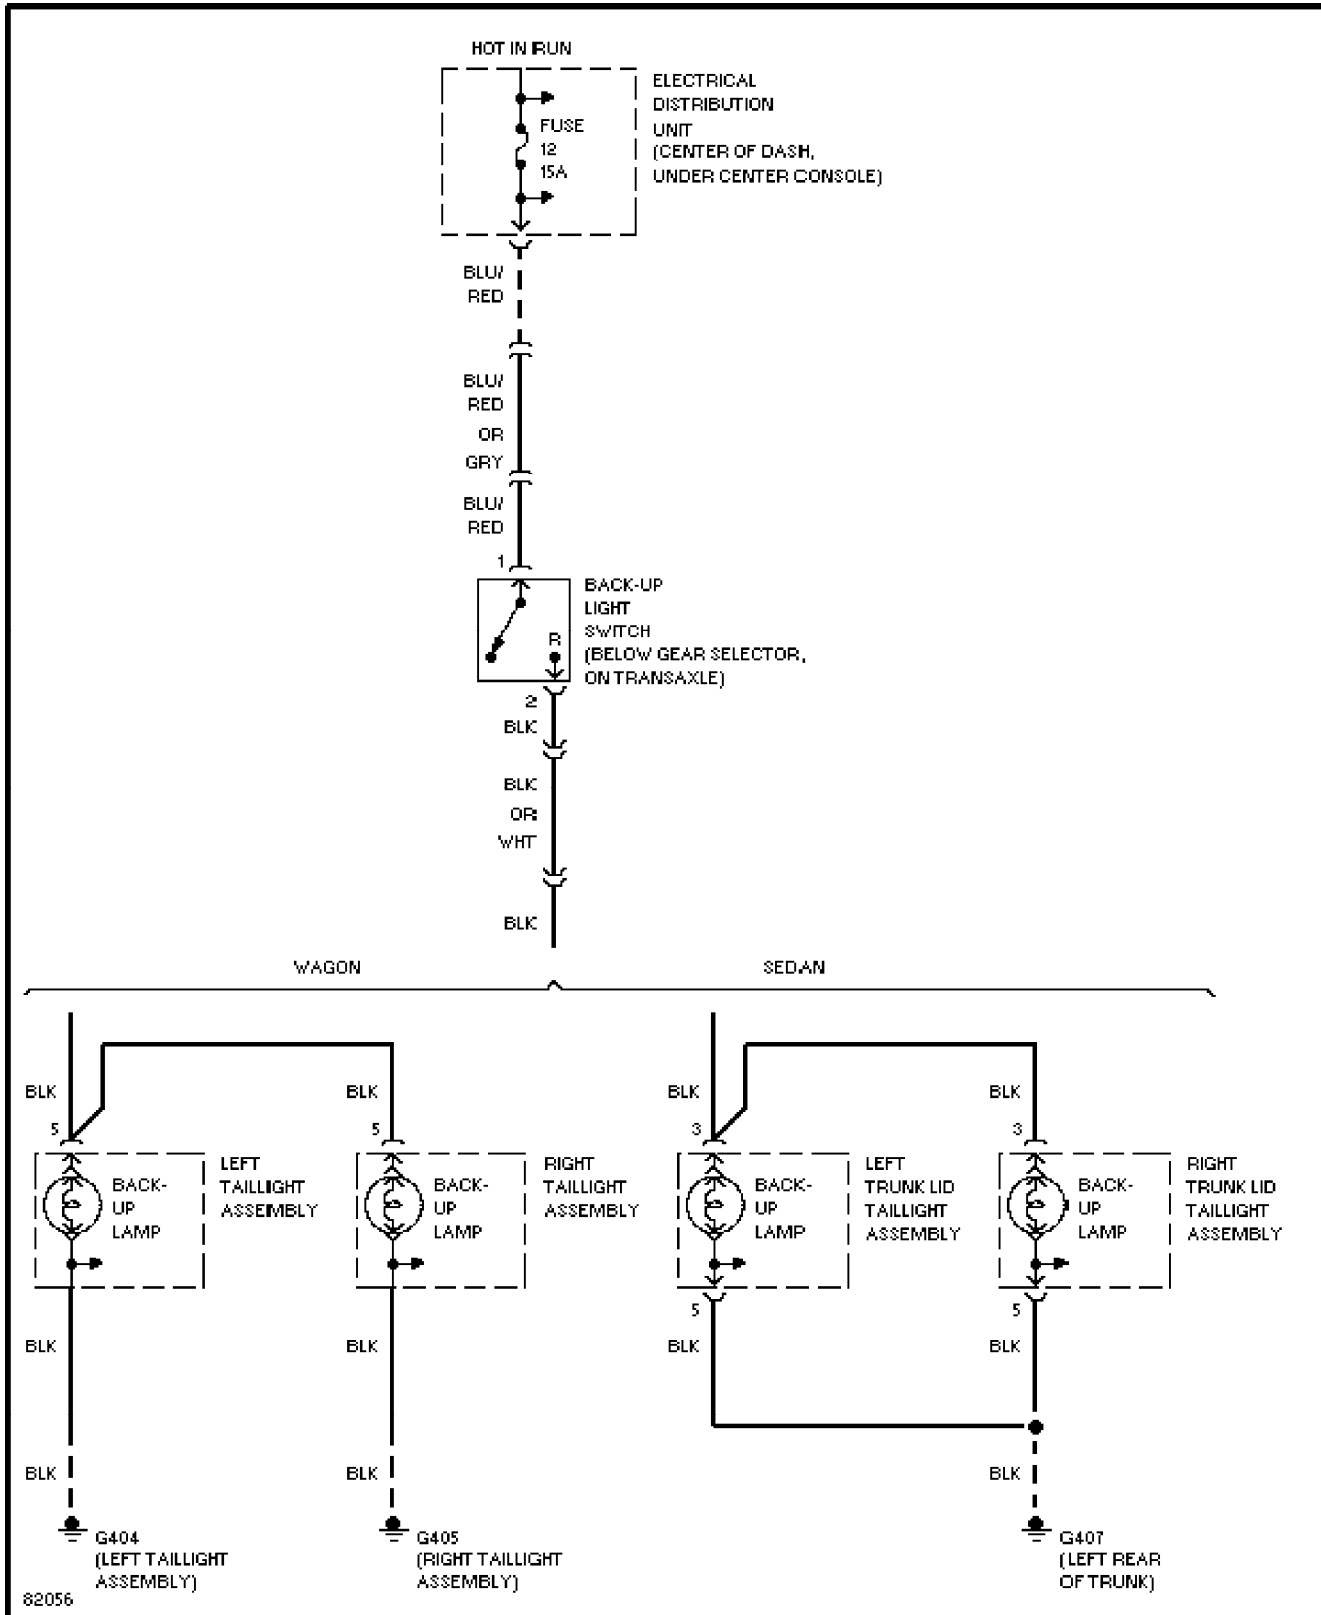

SYSTEM WIRING DIAGRAMS

Backup Lamps Circuit, Sedan & Wagon

1995 Volvo 940

For x

Copyright © 1998 Mitchell Repair Information Company, LLC
Saturday, July 24, 2004 10:36AM