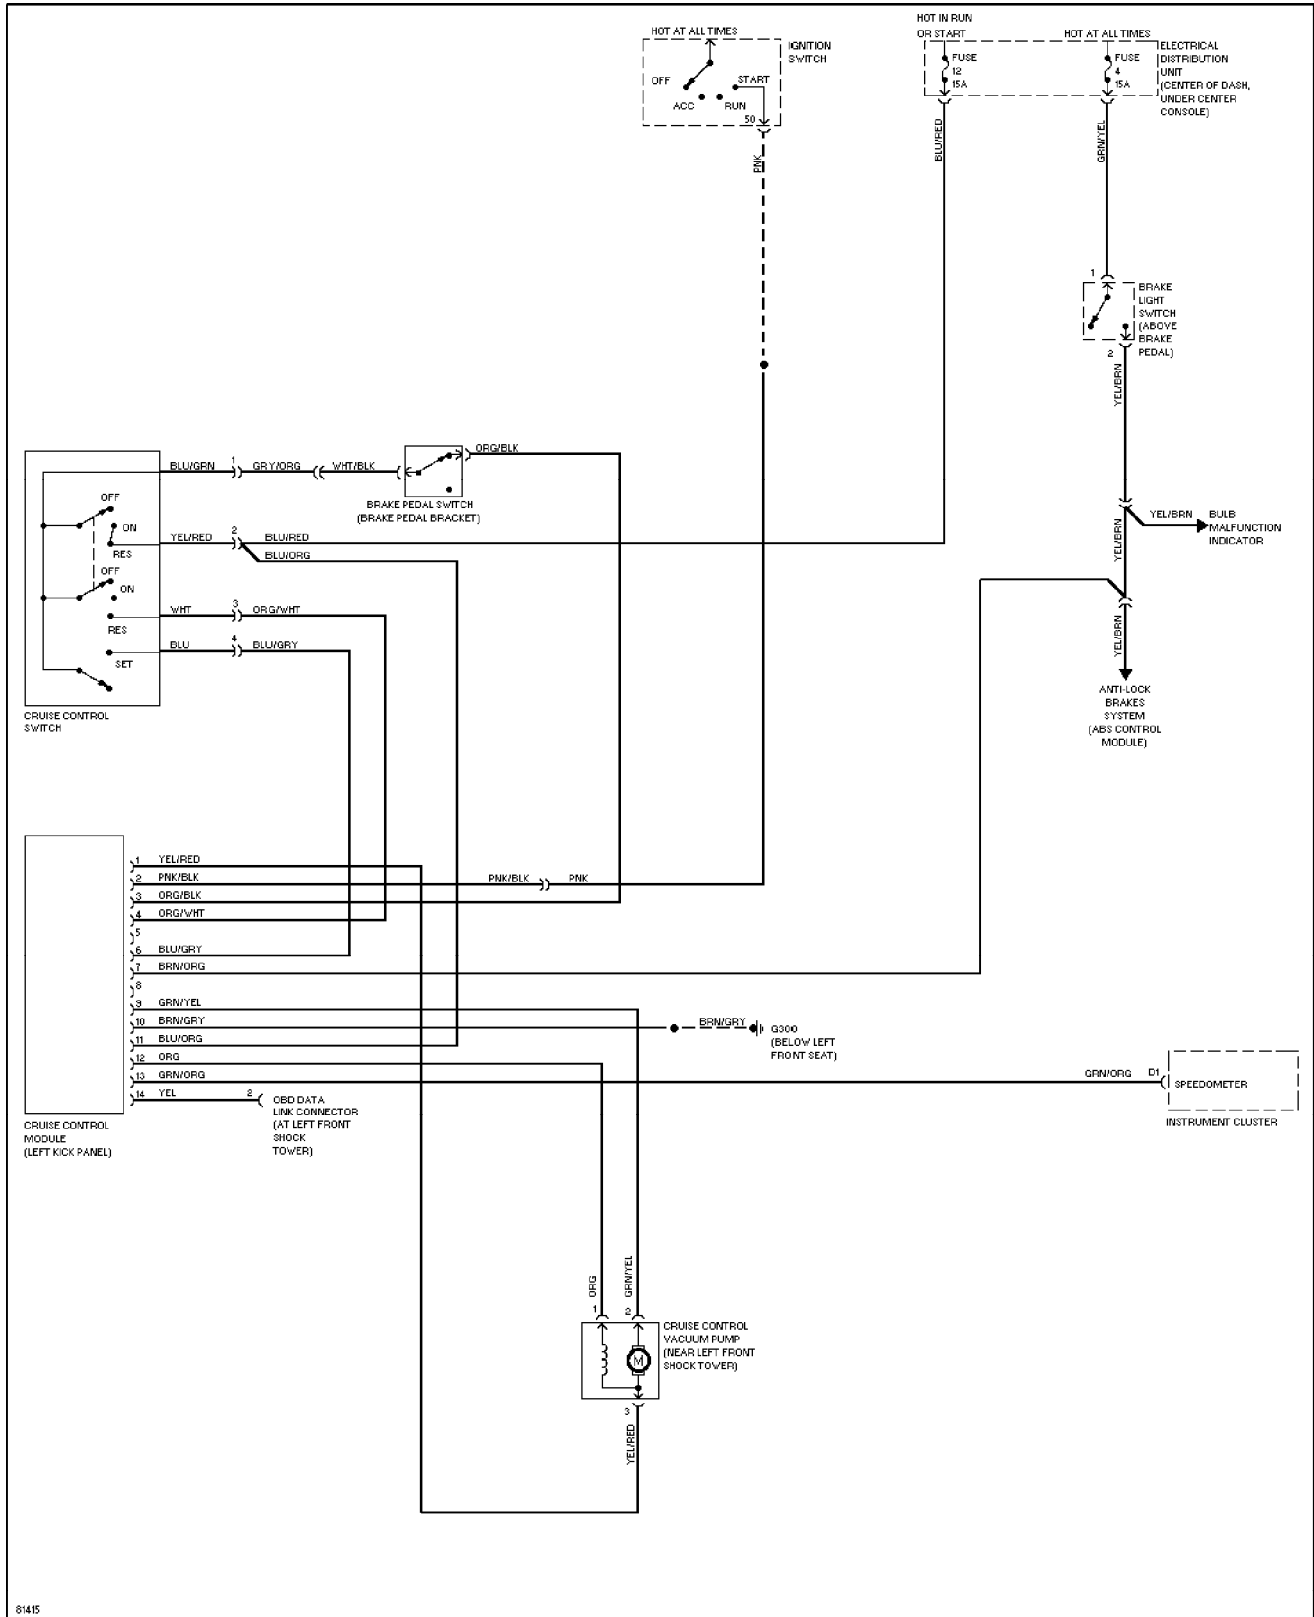

SYSTEM WIRING DIAGRAMS

Cruise Control Circuit

1995 Volvo 940

For x

Copyright © 1998 Mitchell Repair Information Company, LLC

Saturday, July 24, 2004 10:35AM