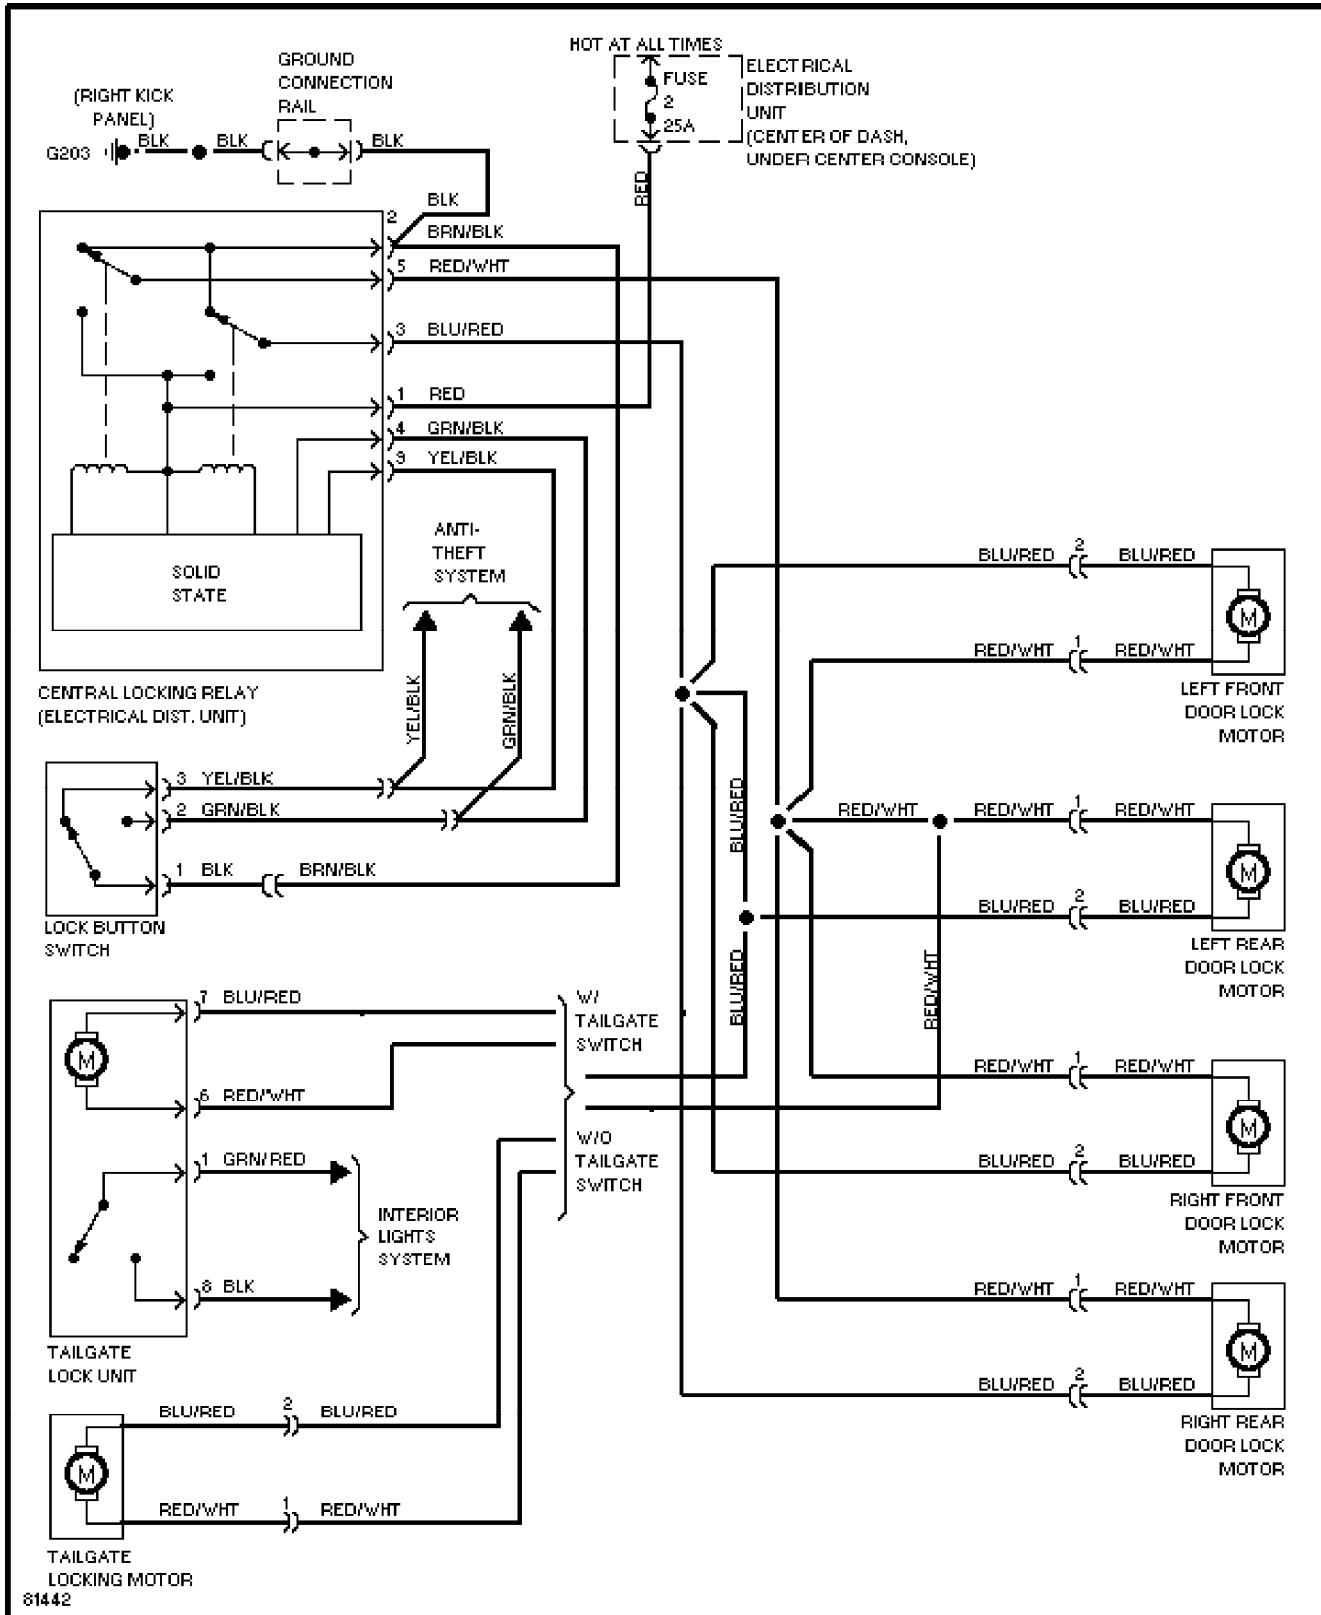

SYSTEM WIRING DIAGRAMS

Power Door Lock Circuit

1995 Volvo 940

For x

Copyright © 1998 Mitchell Repair Information Company, LLC

Saturday, July 24, 2004 10:37AM