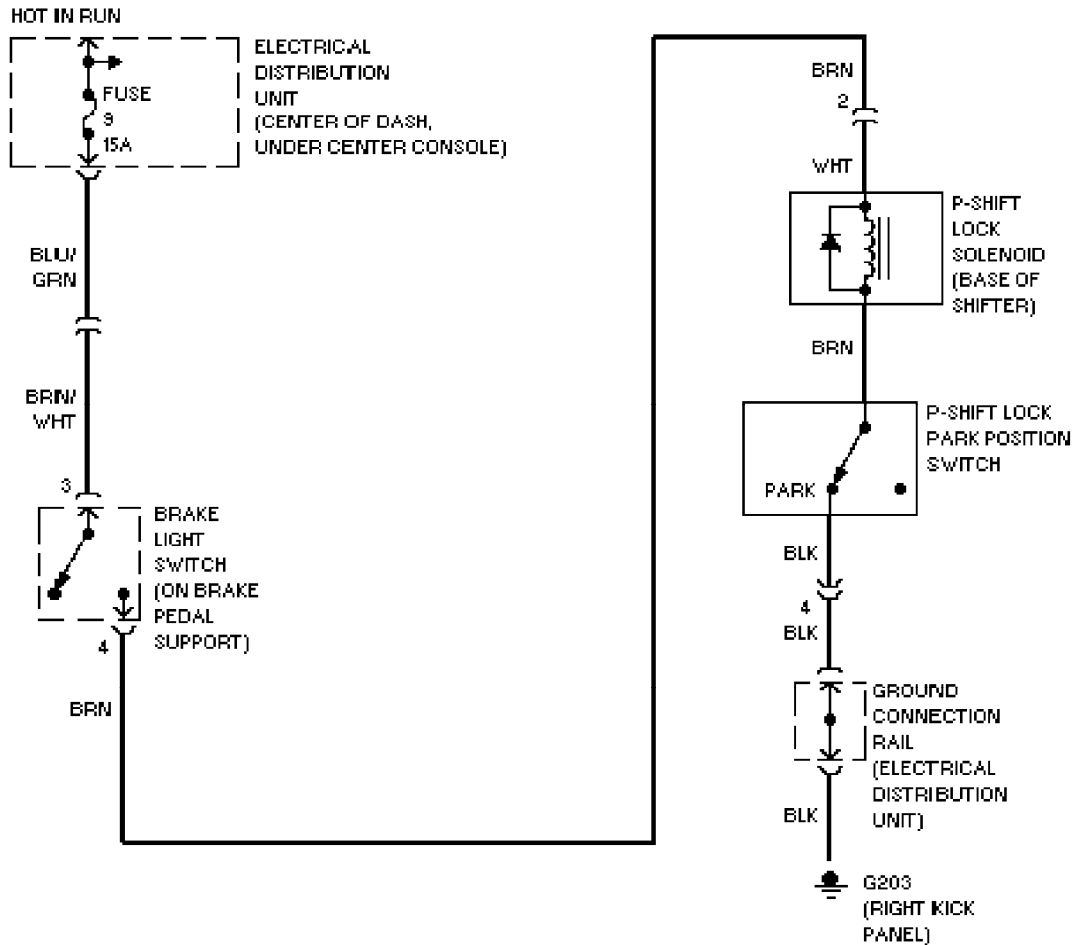

Saturday, July 24, 2004 10:39AM

SYSTEM WIRING DIAGRAMS

Shift Interlock Circuit

1995 Volvo 940

For x

Copyright © 1998 Mitchell Repair Information Company, LLC

Saturday, July 24, 2004 10:39AM

SYSTEM WIRING DIAGRAMS